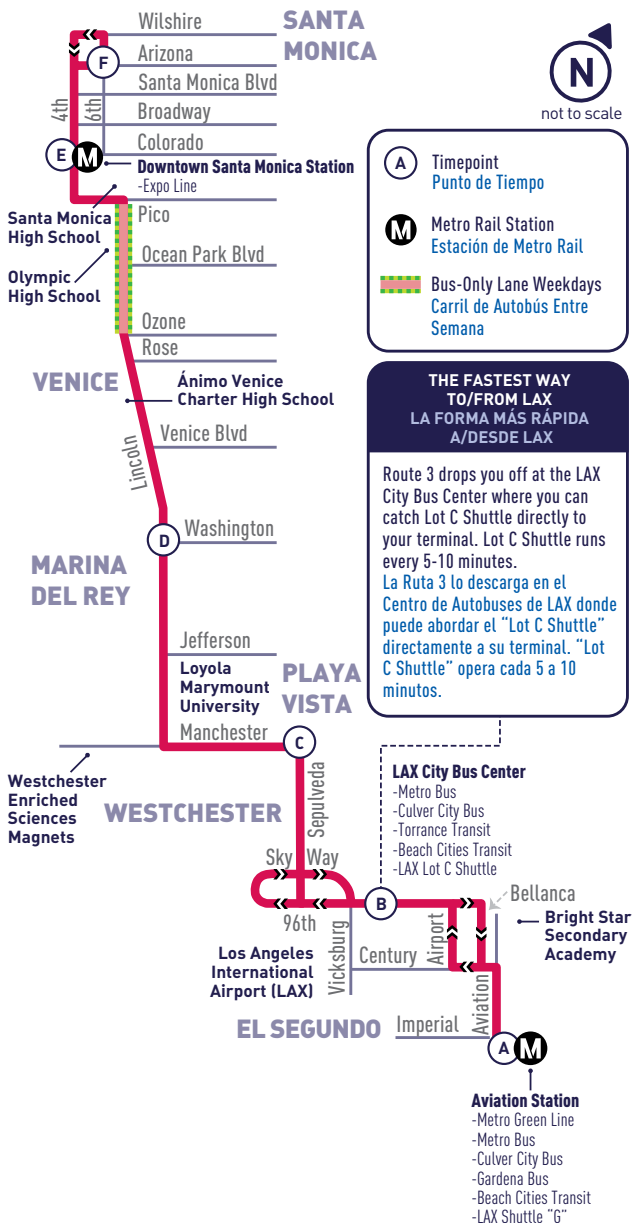

LINCOLN BLVD

3

AVIATION STATION GREEN LINE TO DOWNTOWN SANTA MONICA

WEEKDAY
DURANTE LA SEMANA

Aviation Station (Bay 1) (A)	LAX City Bus Center (Bay 13) (B)	Manchester & Sepulveda (C)	Lincoln & Washington (D)	Arizona & 5th (F)
4:54	5:02	5:05	5:15	5:29
5:09	5:17	5:20	5:30	5:44
5:24	5:33	5:37	5:48	6:03
5:39	5:48	5:52	6:03	6:18
5:54	6:04	6:08	6:20	6:37
6:09	6:19	6:23	6:35	6:52
6:24	6:34	6:39	6:53	7:12
6:39	6:50	6:56	7:12	7:34
6:54	7:05	7:11	7:29	7:54
7:08	7:20	7:26	7:46	8:13
7:23	7:35	7:41	8:01	8:28
7:38	7:50	7:56	8:16	8:43
7:53	8:05	8:11	8:31	8:58
8:08	8:20	8:26	8:46	9:13
8:23	8:35	8:41	9:01	9:28
8:38	8:50	8:56	9:14	9:40
8:53	9:05	9:11	9:29	9:55
9:08	9:19	9:25	9:43	10:08
9:23	9:34	9:40	9:58	10:23
9:38	9:49	9:55	10:13	10:38
Then service every 12 minutes at:				
:52	:03	:09	:27	:52
:04	:15	:21	:39	:04
:16	:27	:33	:51	:16
:28	:39	:45	:03	:28
:40	:51	:57	:15	:40
Until:				
2:05	2:16	2:22	2:40	3:05
Then service every 15 minutes until:				
5:35	5:46	5:52	6:09	6:34
5:50	6:01	6:07	6:24	6:49
6:05	6:16	6:22	6:39	7:04
6:20	6:30	6:36	6:52	7:16
6:35	6:45	6:51	7:07	7:31
6:50	7:00	7:06	7:21	7:43
7:05	7:15	7:21	7:36	7:58
7:20	7:30	7:36	7:51	8:13
7:35	7:45	7:50	8:04	8:24
7:50	8:00	8:05	8:19	8:39
Then service every 20 minutes or less until:				
10:45	10:54	10:59	11:11	11:27
11:05	11:13	11:17	11:28	11:43
11:25	11:33	11:37	11:48	12:03
11:45	11:53	11:57	12:08	12:23
12:05	12:13	12:17	12:28	12:43