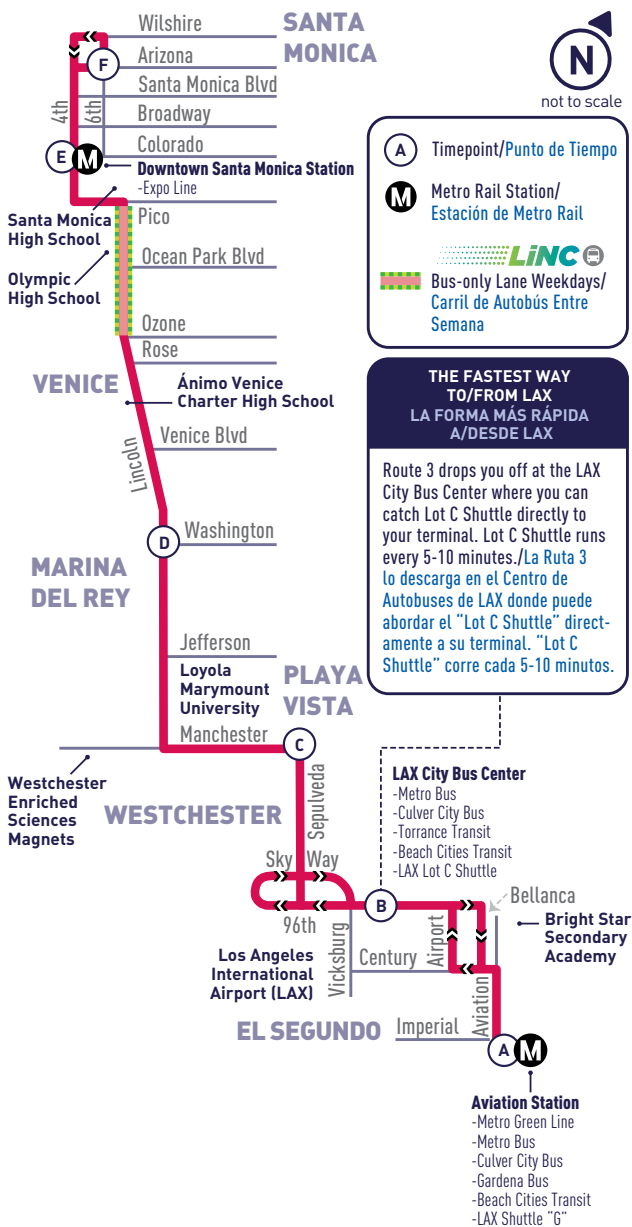

LINCOLN BLVD

3

AVIATION STATION GREEN LINE TO DOWNTOWN SANTA MONICA

WEEKDAY
DURANTE LA SEMANA

Aviation Station (Bay 1) (A)	LAX City Bus Center (Bay 12) (B)	Manchester & Sepulveda (C)	Lincoln & Washington (D)	Arizona & 5th (F)
4:53	5:01	5:05	5:15	5:30
5:03	5:11	5:15	5:25	5:40
5:23	5:31	5:35	5:46	6:02
5:45	5:54	5:58	6:10	6:27
6:05	6:14	6:18	6:31	6:50
6:26	6:35	6:40	6:55	7:17
6:40	6:49	6:55	7:12	7:37
7:00	7:10	7:16	7:35	8:02
7:15	7:25	7:32	7:51	8:19
7:35	7:45	7:52	8:11	8:39
7:55	8:05	8:12	8:31	8:59
8:15	8:25	8:32	8:50	9:17
8:35	8:45	8:52	9:10	9:37
8:55	9:05	9:12	9:30	9:57
Then service every 20 minutes at:				
:15	:25	:32	:49	:14
:35	:45	:52	:09	:34
:55	:05	:12	:29	:54
Until:				
6:15	6:25	6:31	6:46	7:11
6:35	6:45	6:51	7:06	7:31
6:55	7:04	7:10	7:24	7:47
7:15	7:24	7:30	7:43	8:03
7:35	7:44	7:49	8:02	8:20
7:55	8:04	8:09	8:22	8:40
8:15	8:24	8:29	8:42	9:00
8:40	8:49	8:54	9:07	9:25
9:10	9:18	9:23	9:35	9:51
9:40	9:48	9:53	10:05	10:21
10:10	10:18	10:23	10:35	10:51
10:40	10:48	10:53	11:04	11:19
11:10	11:18	11:23	11:34	11:49
11:40	11:48	11:53	12:04	12:19
12:10	12:17	12:21	12:31	12:45