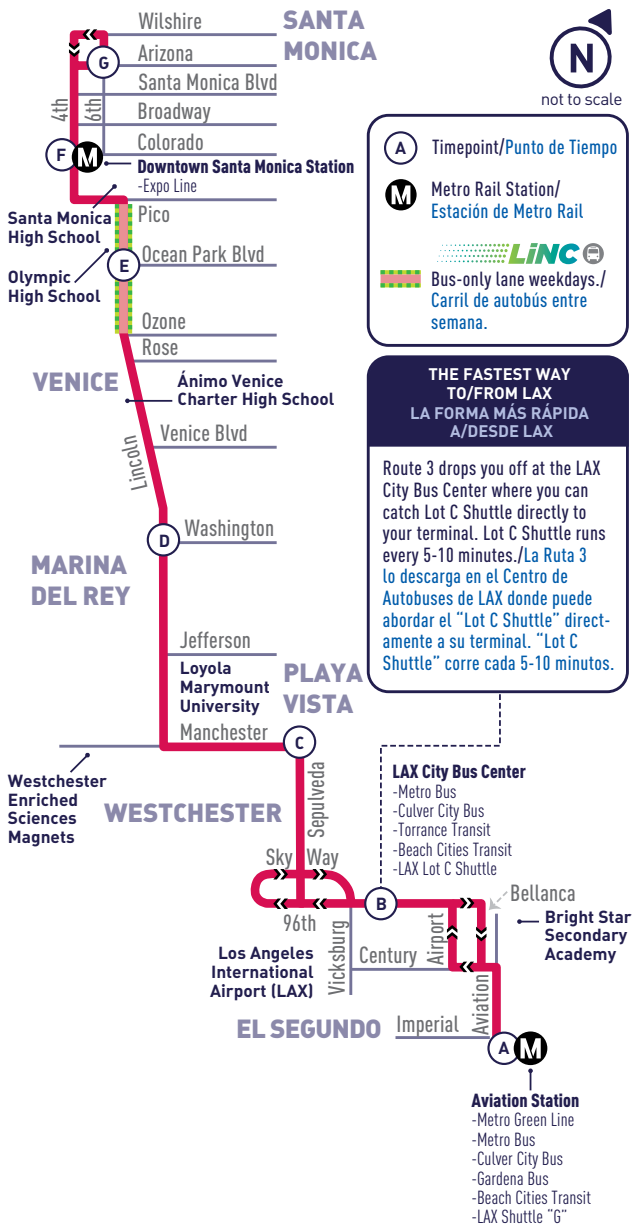

LINCOLN BLVD

3

AVIATION STATION GREEN LINE TO DOWNTOWN SANTA MONICA

WEEKDAY
DURANTE LA SEMANA

Aviation Station (Bay 1)	LAX City Bus Center (Bay 12)	Manchester & Sepulveda	Lincoln & Washington	Lincoln & Ocean Park	4th & Colorado (Downtown SM Station)	Arizona & 5th
A	B	C	D	E	F	G
4:33	4:41	4:45	4:55	5:01	5:06	5:10
4:53	5:01	5:05	5:15	5:21	5:26	5:30
5:03	5:11	5:15	5:25	5:31	5:36	5:40
5:23	5:31	5:35	5:46	5:53	5:58	6:02
5:45	5:54	5:58	6:10	6:18	6:23	6:27
6:05	6:14	6:18	6:31	6:40	6:46	6:50
6:26	6:35	6:40	6:55	▶7:05	▶7:13	7:18
6:40	6:49	6:55	7:12	▶7:25	▶7:33	7:38
7:00	7:10	7:16	7:35	▶7:49	▶7:58	8:03
7:15	7:25	7:32	7:51	▶8:06	▶8:15	8:20
7:35	7:45	7:52	8:11	▶8:26	▶8:35	8:40
7:55	8:05	8:12	8:31	▶8:46	▶8:55	9:00
8:15	8:25	8:32	8:50	▶9:04	▶9:12	9:17
8:35	8:45	8:52	9:10	9:24	9:32	9:37
8:55	9:05	9:12	9:30	9:44	9:52	9:57
9:15	9:25	9:32	9:49	10:02	10:09	10:14
9:35	9:45	9:52	10:09	10:22	10:29	10:34
9:55	10:05	10:12	10:29	10:42	10:49	10:54
10:15	10:25	10:32	10:49	11:02	11:09	11:14
10:35	10:45	10:52	11:09	11:22	11:29	11:34
10:55	11:05	11:12	11:29	11:42	11:49	11:54
11:15	11:25	11:32	11:49	12:02	12:09	12:14
11:35	11:45	11:52	12:09	12:22	12:29	12:34
11:55	12:05	12:12	12:29	12:42	12:49	12:54
12:15	12:25	12:32	12:49	1:02	1:09	1:14
12:35	12:45	12:52	1:09	1:22	1:29	1:34
12:55	1:05	1:12	1:29	1:42	1:49	1:54
1:15	1:25	1:32	1:49	2:02	2:09	2:14
1:35	1:45	1:52	2:09	2:22	2:29	2:34
1:55	2:05	2:12	2:29	2:42	2:49	2:54
2:15	2:25	2:32	2:48	3:01	3:09	3:15
2:35	2:45	2:52	3:08	3:21	3:29	3:35
2:55	3:05	3:12	3:28	3:41	3:49	3:55
3:15	3:25	3:32	3:48	4:01	4:09	4:15
3:35	3:45	3:52	4:08	4:21	4:29	4:35
3:55	4:05	4:12	4:28	4:41	4:49	4:55
4:15	4:25	4:32	4:48	5:01	5:09	5:15
4:35	4:45	4:52	5:08	5:21	5:29	5:35
4:55	5:05	5:12	5:28	5:41	5:49	5:55
5:15	5:25	5:32	5:48	6:01	6:09	6:15
5:35	5:45	5:52	6:08	6:21	6:29	6:35
5:55	6:05	6:12	6:28	6:41	6:49	6:55
6:15	6:25	6:31	6:46	6:58	7:06	7:11
6:35	6:45	6:51	7:06	7:18	7:26	7:31
6:55	7:04	7:10	7:24	7:35	7:42	7:47
7:15	7:24	7:30	7:43	7:52	7:59	8:03
7:35	7:44	7:49	8:02	8:10	8:16	8:20
7:55	8:04	8:09	8:22	8:30	8:36	8:40