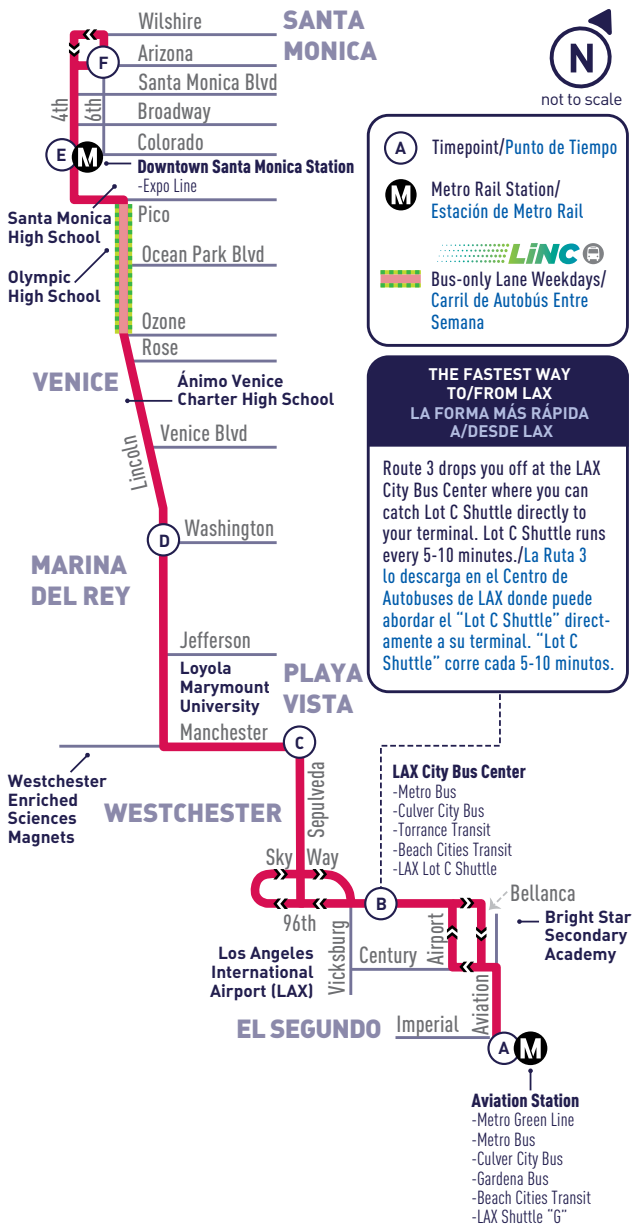

LINCOLN BLVD

3

AVIATION STATION GREEN LINE TO DOWNTOWN SANTA MONICA

WEEKDAY
DURANTE LA SEMANA

Aviation Station (Bay 1) (A)	LAX City Bus Center (Bay 12) (B)	Manchester & Sepulveda (C)	Lincoln & Washington (D)	Arizona & 5th (F)
4:53	5:01	5:05	5:15	5:30
5:03	5:11	5:15	5:25	5:40
5:23	5:31	5:35	5:46	6:02
5:45	5:54	5:58	6:10	6:27
6:05	6:14	6:18	6:31	6:50
6:26	6:35	6:40	6:55	7:17
6:40	6:49	6:55	7:12	7:37
7:00	7:10	7:16	7:35	8:02
7:15	7:25	7:32	7:51	8:19
7:35	7:45	7:52	8:11	8:39
7:55	8:05	8:12	8:31	8:59
8:15	8:25	8:32	8:50	9:17
8:35	8:45	8:52	9:10	9:37
8:55	9:05	9:12	9:30	9:57
Then service every 20 minutes at:				
:15	:25	:32	:49	:14
:35	:45	:52	:09	:34
:55	:05	:12	:29	:54
Until:				
6:15	6:25	6:31	6:46	7:11
6:35	6:45	6:51	7:06	7:31
6:55	7:04	7:10	7:24	7:47
7:15	7:24	7:30	7:43	8:03
7:35	7:44	7:49	8:02	8:20
7:55	8:04	8:09	8:22	8:40
8:15	8:24	8:29	8:42	9:00
8:40	8:49	8:54	9:07	9:25
9:10	9:18	9:23	9:35	9:51
9:40	9:48	9:53	10:05	10:21
10:10	10:18	10:23	10:35	10:51
10:40	10:48	10:53	11:04	11:19
11:10	11:18	11:23	11:34	11:49
11:40	11:48	11:53	12:04	12:19
12:10	12:17	12:21	12:31	12:45