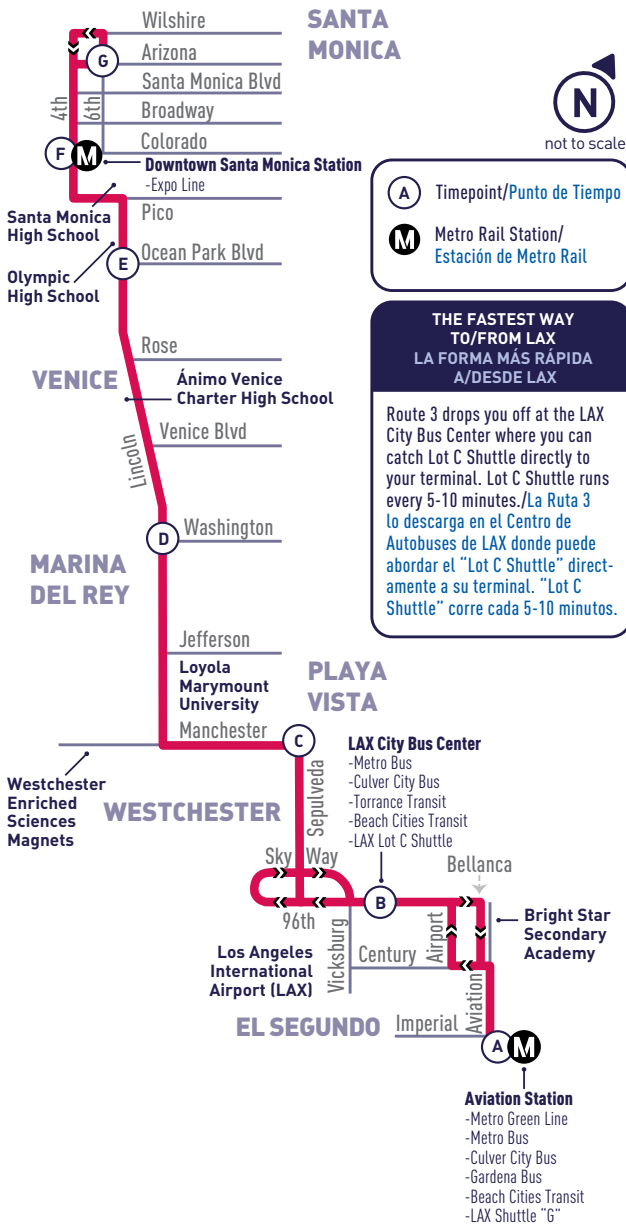

LINCOLN
BLVD

3