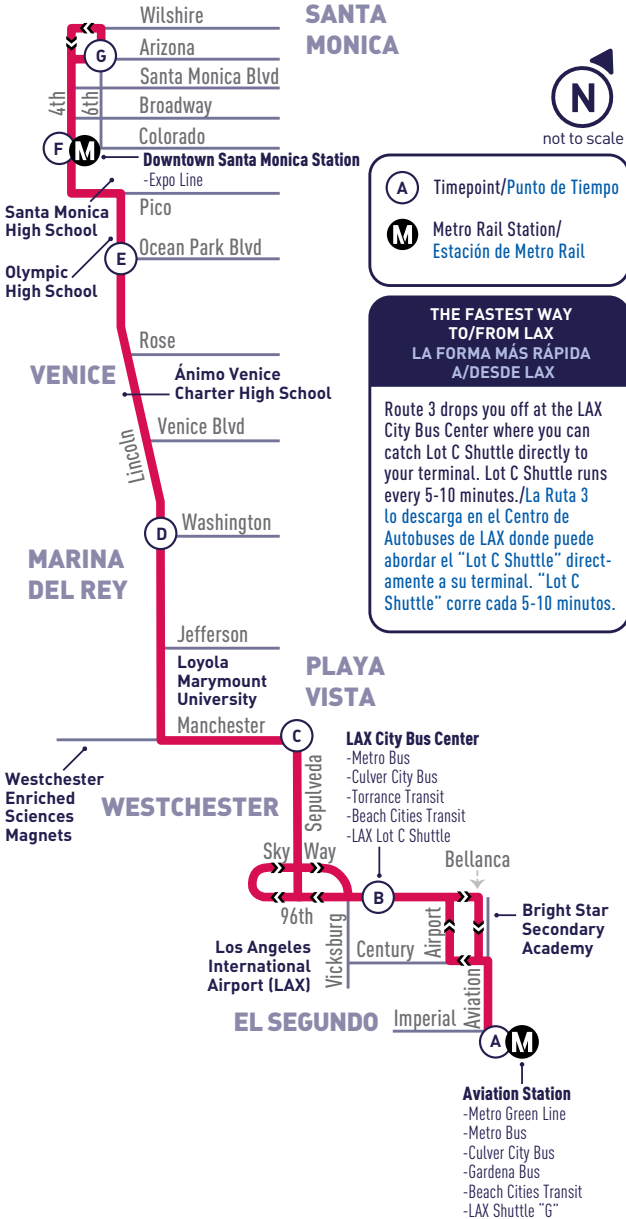

LINCOLN
BLVD

3