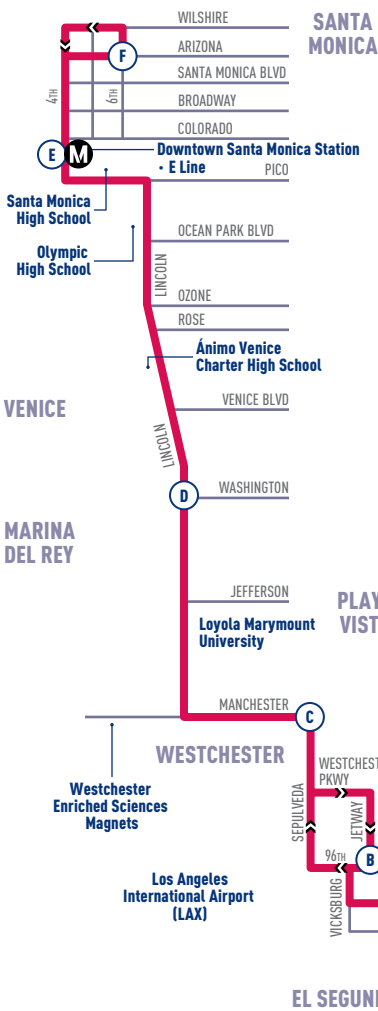

LINCOLN BLVD

3

THE FASTEST WAY TO/FROM LAX LA FORMA MÁS RÁPIDA A/DESDE LAX

Route 3 drops you off at the LAX City Bus Center where you can catch *Lot South Shuttle* directly to your terminal. *Lot South Shuttle* runs every 15-20 minutes.

Puede bajar de la Ruta 3 en el Centro de Autobuses de LAX donde puede abordar el *Lot South Shuttle* directamente a su terminal. *Lot South Shuttle* opera cada 15 a 20 minutos.

- LAX City Bus Center
- Metro Bus
- Culver City Bus
- Torrance Transit
- Beach Cities Transit
- LAX Lot South Shuttle

- Aviation Station**
- C Line
 - Metro Bus
 - Culver City Bus
 - Gardena Bus
 - Beach Cities Transit
 - LAX Shuttle G

- A** TIMEPOINT
PUNTO DE TIEMPO
- M** METRO RAIL STATION
ESTACIÓN DE METRO RAIL

NOT TO SCALE

GOOD BUS KARMA
Say No To SprawlYour bag belongs on your lap,
not on the seat next to you.