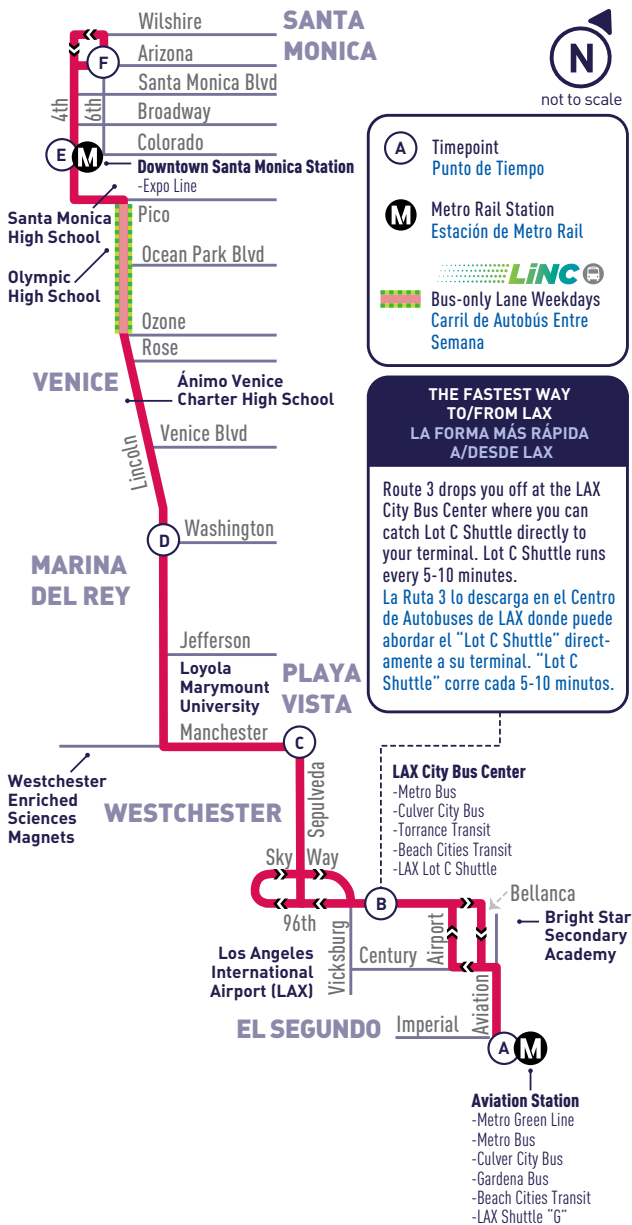

LINCOLN BLVD

3

AVIATION STATION GREEN LINE TO DOWNTOWN SANTA MONICA

WEEKDAY
DURANTE LA SEMANA

Aviation Station (Bay 1) (A)	LAX City Bus Center (Bay 12) (B)	Manchester & Sepulveda (C)	Lincoln & Washington (D)	Arizona & 5th (F)
4:53	5:01	5:05	5:15	5:30
5:03	5:11	5:15	5:25	5:40
5:23	5:31	5:35	5:46	6:02
5:45	5:54	5:58	6:10	6:27
6:05	6:14	6:18	6:31	6:50
6:26	6:35	6:40	6:55	7:17
6:40	6:49	6:55	7:12	7:37
7:00	7:10	7:16	7:35	8:02
7:15	7:25	7:32	7:51	8:19
7:35	7:45	7:52	8:11	8:39
7:55	8:05	8:12	8:31	8:59
8:15	8:25	8:32	8:50	9:17
8:35	8:45	8:52	9:10	9:37
8:55	9:05	9:12	9:30	9:57
Then service every 20 minutes at:				
:15	:25	:32	:49	:14
:35	:45	:52	:09	:34
:55	:05	:12	:29	:54
Until:				
6:15	6:25	6:31	6:46	7:11
6:35	6:45	6:51	7:06	7:31
6:55	7:04	7:10	7:24	7:47
7:15	7:24	7:30	7:43	8:03
7:35	7:44	7:49	8:02	8:20
7:55	8:04	8:09	8:22	8:40
8:15	8:24	8:29	8:42	9:00
8:40	8:49	8:54	9:07	9:25
9:10	9:18	9:23	9:35	9:51
9:40	9:48	9:53	10:05	10:21
10:10	10:18	10:23	10:35	10:51
10:40	10:48	10:53	11:04	11:19
11:10	11:18	11:23	11:34	11:49
11:40	11:48	11:53	12:04	12:19
12:10	12:17	12:21	12:31	12:45