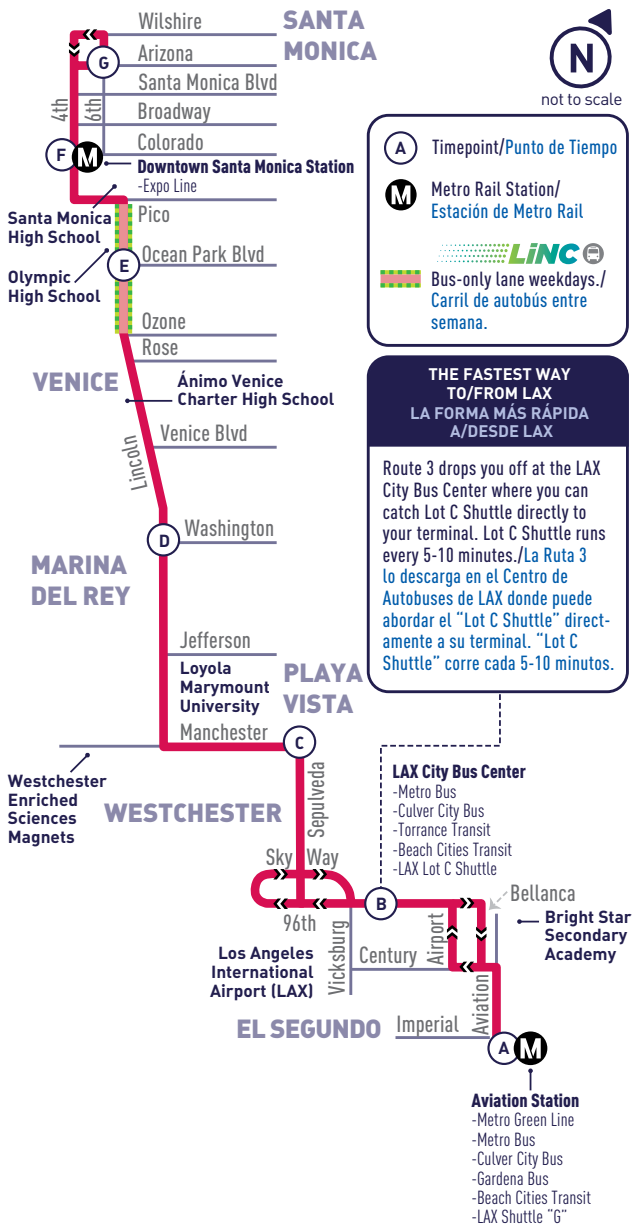

LINCOLN BLVD

3