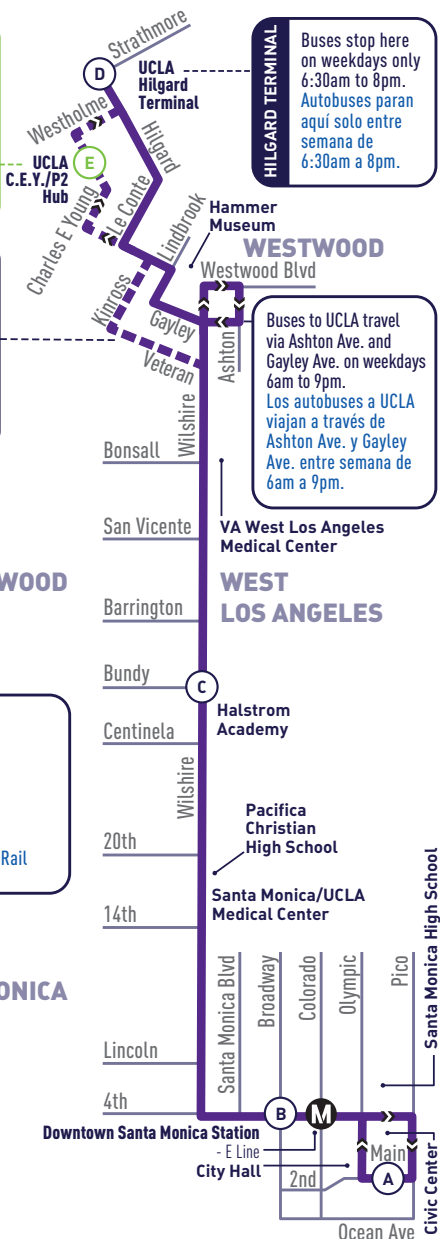

**WILSHIRE
BLVD**

2

C.E.Y./P2 HUB

Buses stop here on weekdays 8pm to 6:30am and all day on weekends. Autobuses paran aquí entre semana de 8pm a 6:30am y todo el día los fines de semana.

Buses travel via Veteran Ave. & Kinross Ave. on weeknights 9pm to 6am and all day on weekends. Autobuses viajan en Veteran Ave. & Kinross Ave. noches de semana de 9pm a 6am y todo el día los fines de semana.

HILGARD TERMINAL

Buses stop here on weekdays only 6:30am to 8pm. Autobuses paran aquí solo entre semana de 6:30am a 8pm.

BRENTWOOD

- (A)** Timepoint
Punto de Tiempo
- Select Trips Only
Viajes Designados
- (M)** Metro Rail Station
Estación de Metro Rail

00:00 Serves C.E.Y./P2 Hub - NOT Hilgard Terminal./ Viaja al C.E.Y./P2 Hub - No viaja al Terminal Hilgard.

Buses travel via Veteran Ave. and Kinross Ave., and do not serve Wilshire Blvd. west of Veteran Ave., or Westwood Blvd. south of Kinross Ave./Autobuses viajan en Veteran Ave. y Kinross Ave., y no servirán a Wilshire Blvd. al oeste de Veteran Ave. o Westwood Blvd. al sur de Kinross Ave.