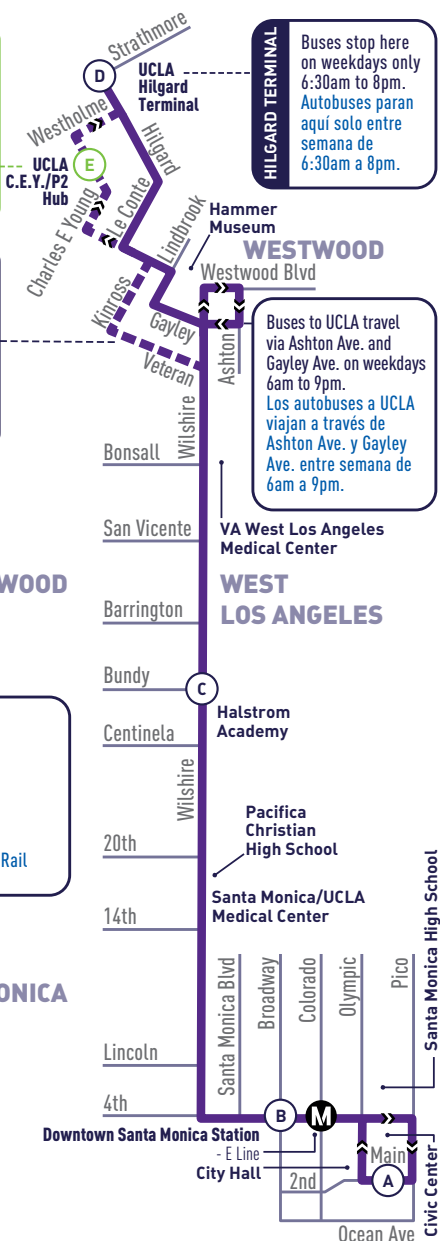

**WILSHIRE
BLVD**

2

C.E.Y./P2 HUB

Buses stop here on weekdays 8pm to 6:30am and all day on weekends. Autobuses paran aquí entre semana de 8pm a 6:30am y todo el día los fines de semana.

Buses travel via Veteran Ave. & Kinross Ave. on weeknights 9pm to 6am and all day on weekends. Autobuses viajan en Veteran Ave. & Kinross Ave. noches de semana de 9pm a 6am y todo el día los fines de semana.

HILGARD TERMINAL

Buses stop here on weekdays only 6:30am to 8pm. Autobuses paran aquí solo entre semana de 6:30am a 8pm.

BRENTWOOD

- (A)** Timepoint
Punto de Tiempo
- Select Trips Only
Viajes Designados
- (M)** Metro Rail Station
Estación de Metro Rail

00:00 Serves C.E.Y./P2 Hub - NOT Hilgard Terminal./ Viaja al C.E.Y./P2 Hub - No viaja al Terminal Hilgard.

Buses travel via Veteran Ave. and Kinross Ave., and do not serve Wilshire Blvd. west of Veteran Ave., or Westwood Blvd. south of Kinross Ave./Autobuses viajan en Veteran Ave. y Kinross Ave., y no servirán a Wilshire Blvd. al oeste de Veteran Ave. o Westwood Blvd. al sur de Kinross Ave.