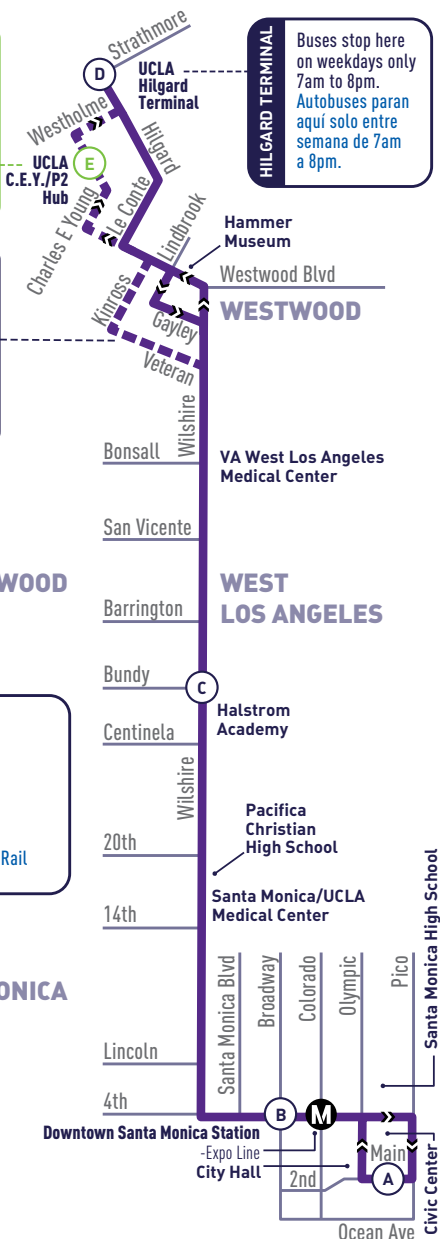

**WILSHIRE  
BLVD**

**2**

**C.E.Y./P2 HUB**

Buses stop here on weekdays 8pm to 7am and all day on weekends. Autobuses paran aquí entre semana de 8pm a 7am y todo el día los fines de semana.

Buses travel via Veteran Ave. & Kinross Ave. on weeknights 9pm to 6am and all day on weekends. Autobuses viajan en Veteran Ave. & Kinross Ave. noches de semana de 9pm a 6am y todo el día los fines de semana.

**HILGARD TERMINAL**

Buses stop here on weekdays only 7am to 8pm. Autobuses paran aquí solo entre semana de 7am a 8pm.

**BRENTWOOD**

not to scale

- (A)** Timepoint  
Punto de Tiempo
- (Purple Line)** Select Trips Only  
Viajes Designados
- (M)** Metro Rail Station  
Estación de Metro Rail

## Good Bus Karma

**Say no to sprawl:** Your bag belongs on your lap, not on the seat next to you.

ALL PM  
TIMES IN  
BOLD

ROUTE

2

# SANTA MONICA TO UCLA