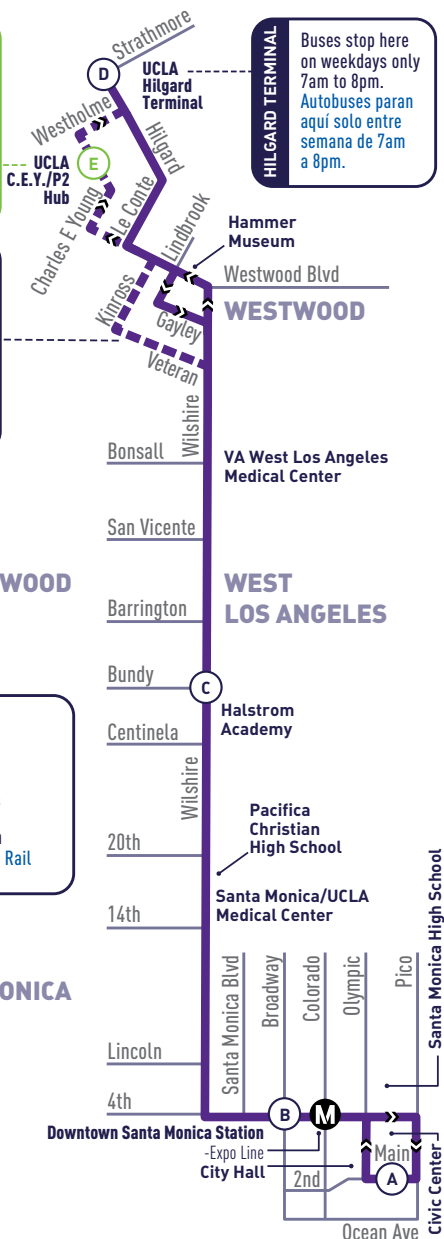

**WILSHIRE  
BLVD**

**2**

**C.E.Y./P2 HUB**

Buses stop here on weekdays 8pm to 7am and all day on weekends. Autobuses paran aquí entre semana de 8pm a 7am y todo el día los fines de semana.

Buses travel via Veteran Ave. & Kinross Ave. on weeknights 9pm-6am and weekends. Autobuses viajan en Veteran Ave. & Kinross Ave. noches de semana de 9pm a 6am y los fines de semana.

**HILGARD TERMINAL**

Buses stop here on weekdays only 7am to 8pm. Autobuses paran aquí solo entre semana de 7am a 8pm.

**BRENTWOOD**

not to scale

- (A)** Timepoint  
Punto de Tiempo
- (Purple Line)** Select Trips Only  
Viajes Designados
- (M)** Metro Rail Station  
Estación de Metro Rail

# SANTA MONICA TO UCLA

# UCLA TO SANTA MONICA