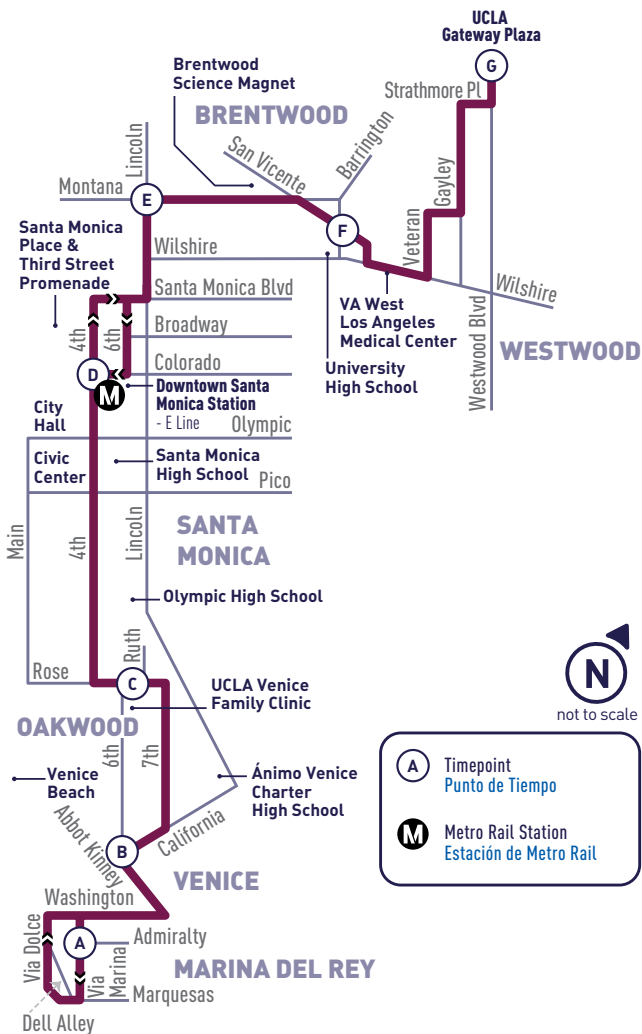

MARINA DEL REY -
ABBOT KINNEY -
UCLA

18