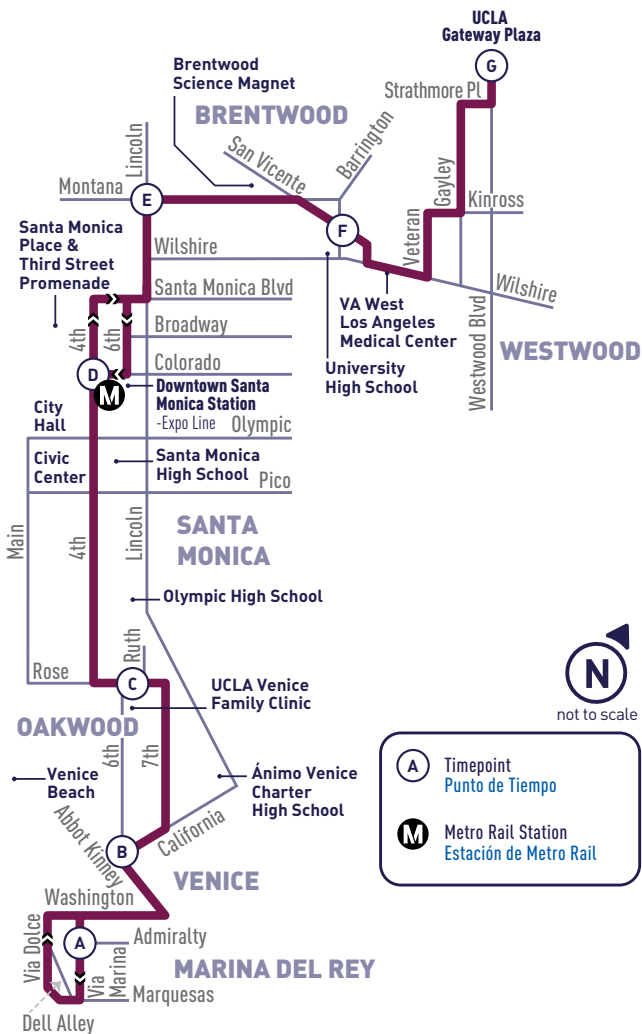

UCLA -
ABBOT KINNEY -
MARINA DEL REY

18