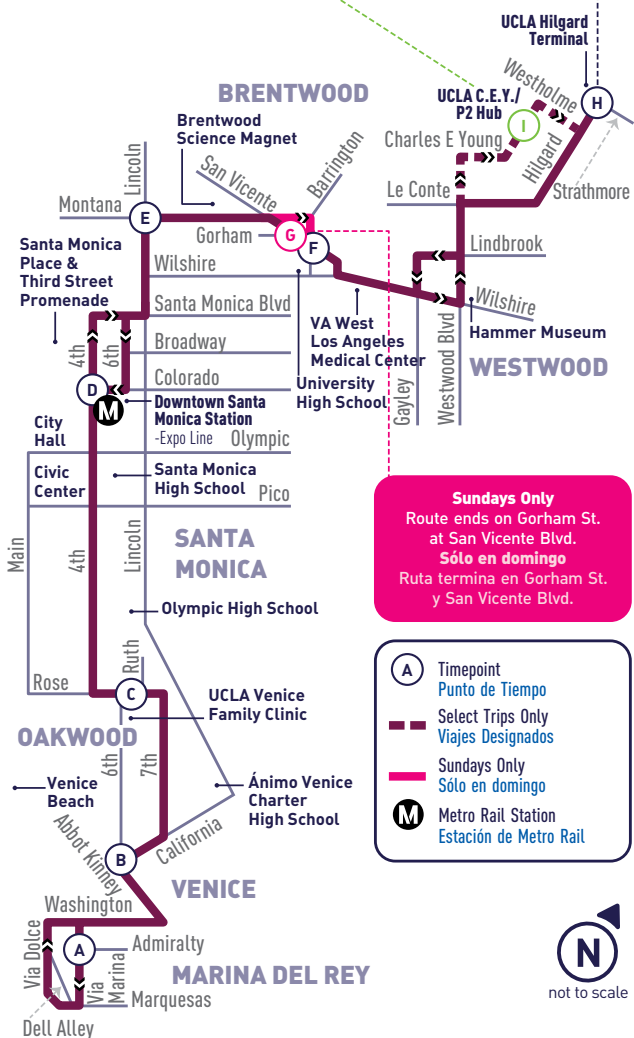

**UCLA -
ABBOT KINNEY -
MARINA DEL REY**

18

C.E.Y. / P2 HUB

Buses stop here on weekdays 8pm to 7am and all day on Saturday.
Autobuses paran aquí entre semana de 8pm a 7am y todo el día el sábado.

HILGARD TERMINAL

Buses stop here on weekdays only 7am to 8pm.
Autobuses paran aquí solo entre semana de 7am a 8pm.

Sundays Only
Route ends on Gorham St. at San Vicente Blvd.
Sólo en domingo
Ruta termina en Gorham St. y San Vicente Blvd.

- **A** Timepoint
  Punto de Tiempo
- **—** Select Trips Only
  Viajes Designados
- **—** Sundays Only
  Sólo en domingo
- **M** Metro Rail Station
  Estación de Metro Rail