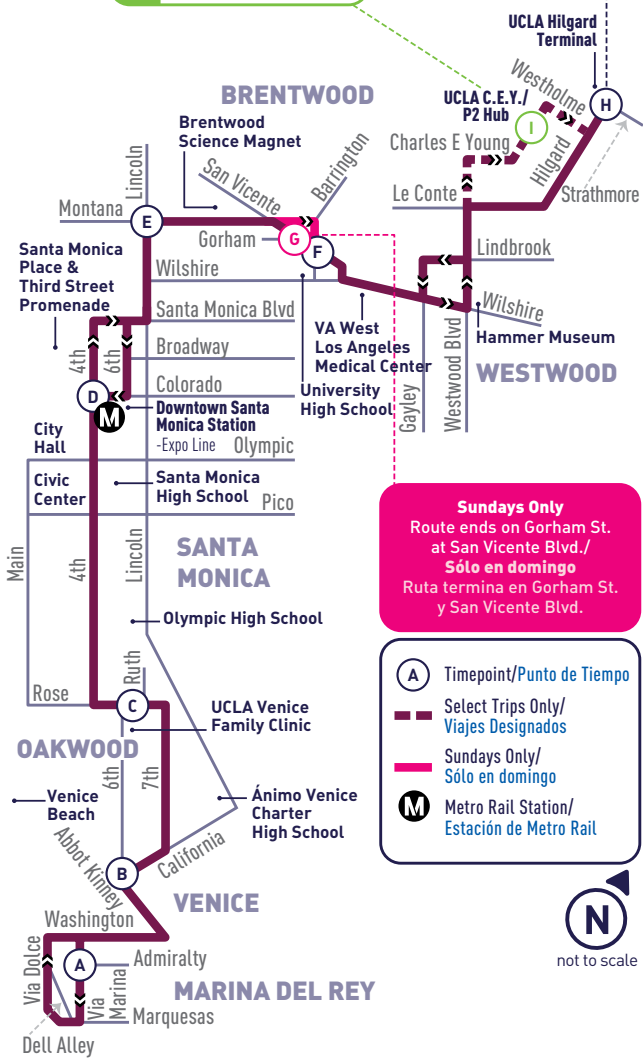

**UCLA -
ABBOT KINNEY -
MARINA DEL REY**

18

**C.E.Y./
P2 HUB**

Buses stop here on weekdays 8pm to 7am and all day on Saturday./
Autobuses paran aquí entre semana de 8pm a 7am y todo el día el sábado.

**HILGARD
TERMINAL**

Buses stop here on weekdays only 7am to 8pm. Autobuses paran aquí solo entre semana de 7am a 8pm.

Sundays Only
Route ends on Gorham St. at San Vicente Blvd./
Sólo en domingo
Ruta termina en Gorham St. y San Vicente Blvd.

- **(A)** Timepoint/Punto de Tiempo
- **—** Select Trips Only/
  Viajes Designados
- **—** Sundays Only/
  Sólo en domingo
- **(M)** Metro Rail Station/
  Estación de Metro Rail