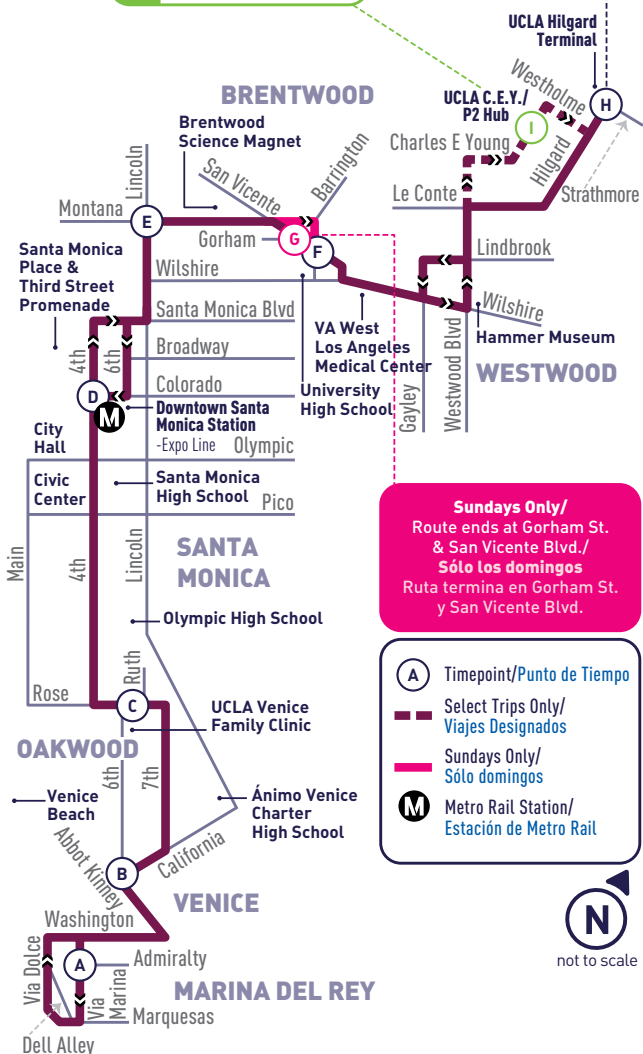

**UCLA -
ABBOT KINNEY -
MARINA DEL REY**

18

**C.E.Y./
P2 HUB**

Buses stop here on weekdays 8pm to 7am and all day on Saturday./
Autobuses paran aquí durante la semana de 8pm a 7am y todo el día el sábado.

**HILGARD
TERMINAL**

Buses stop here on weekdays only 7am to 8pm. Autobuses paran aquí solo entre semana de 7am a 8pm.

**Sundays Only/
Route ends at Gorham St.
& San Vicente Blvd./
Sólo los domingos
Ruta termina en Gorham St.
y San Vicente Blvd.**

- **(A)** Timepoint/Punto de Tiempo
- **—** Select Trips Only/
  Viajes Designados
- **—** Sundays Only/
  Sólo domingos
- **(M)** Metro Rail Station/
  Estación de Metro Rail