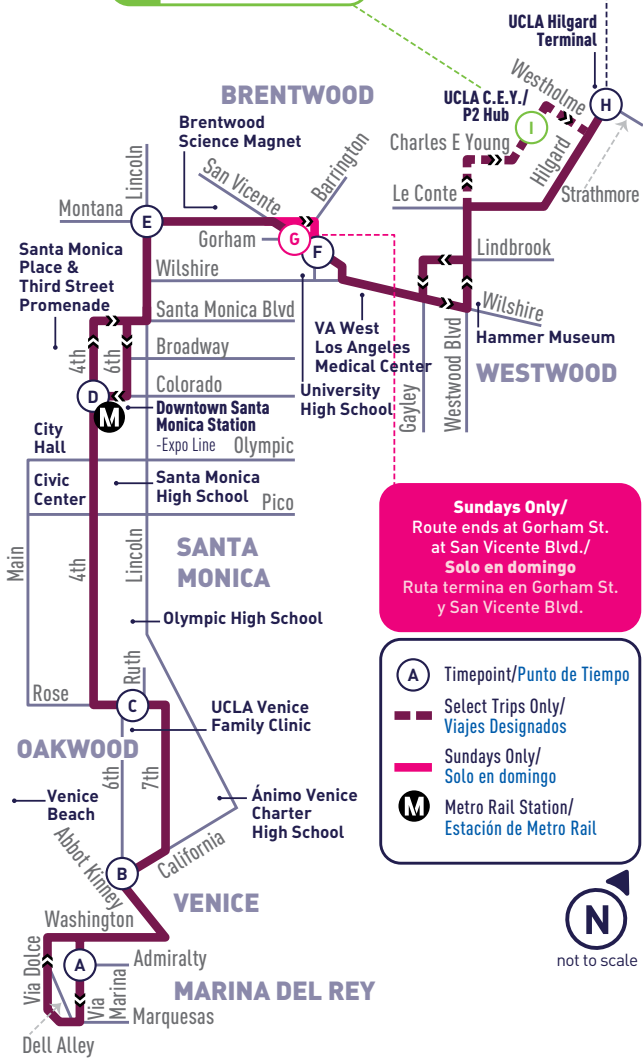

UCLA -
ABBOT KINNEY -
MARINA DEL REY

18

**C.E.Y./
P2 HUB**

Buses stop here on weekdays 8pm to 7am and all day on Saturday./
Autobuses paran aquí durante la semana de 8pm a 7am y todo el día el sábado.

**HILGARD
TERMINAL**

Buses stop here on weekdays only 7am to 8pm. Autobuses paran aquí solo entre semana de 7am a 8pm.

**Sundays Only/
Route ends at Gorham St.
at San Vicente Blvd./
Solo en domingo
Ruta termina en Gorham St.
y San Vicente Blvd.**

- **(A)** Timepoint/Punto de Tiempo
- **—** Select Trips Only/
  Viajes Designados
- **—** Sundays Only/
  Solo en domingo
- **(M)** Metro Rail Station/
  Estación de Metro Rail