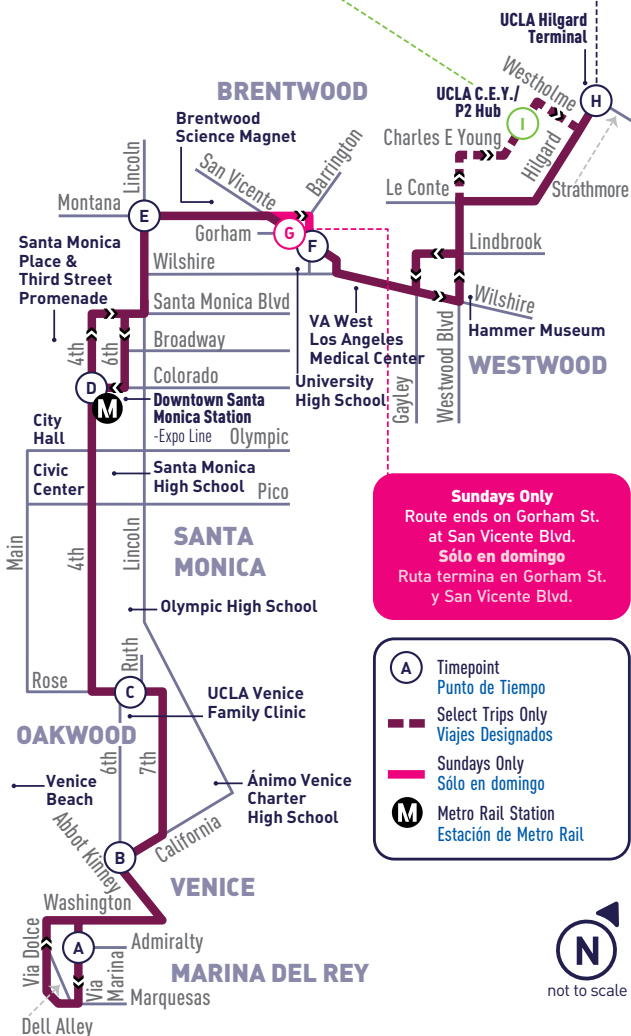

**UCLA -
ABBOT KINNEY -
MARINA DEL REY**

18

C.E.Y. / P2 HUB

Buses stop here on weekdays 8pm to 7am and all day on Saturday.
Autobuses paran aquí entre semana de 8pm a 7am y todo el día el sábado.

HILGARD TERMINAL

Buses stop here on weekdays only 7am to 8pm.
Autobuses paran aquí solo entre semana de 7am a 8pm.

Sundays Only
Route ends on Gorham St. at San Vicente Blvd.
Sólo en domingo
Ruta termina en Gorham St. y San Vicente Blvd.

- **A** Timepoint
  Punto de Tiempo
- Select Trips Only
  Viajes Designados
- Sundays Only
  Sólo en domingo
- **M** Metro Rail Station
  Estación de Metro Rail