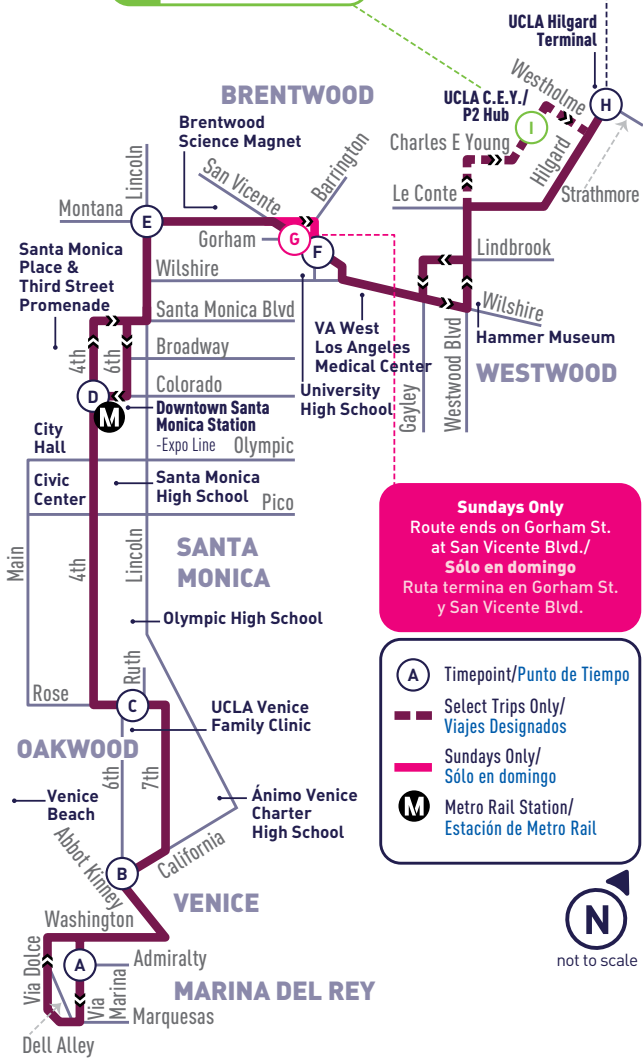

**UCLA -
ABBOT KINNEY -
MARINA DEL REY**

18

**C.E.Y./
P2 HUB**

Buses stop here on weekdays 8pm to 7am and all day on Saturday./
Autobuses paran aquí entre semana de 8pm a 7am y todo el día el sábado.

**HILGARD
TERMINAL**

Buses stop here on weekdays only 7am to 8pm. Autobuses paran aquí solo entre semana de 7am a 8pm.

Sundays Only
Route ends on Gorham St. at San Vicente Blvd./
Sólo en domingo
Ruta termina en Gorham St. y San Vicente Blvd.

- **(A)** Timepoint/Punto de Tiempo
- **—** Select Trips Only/
  Viajes Designados
- **—** Sundays Only/
  Sólo en domingo
- **(M)** Metro Rail Station/
  Estación de Metro Rail

not to scale