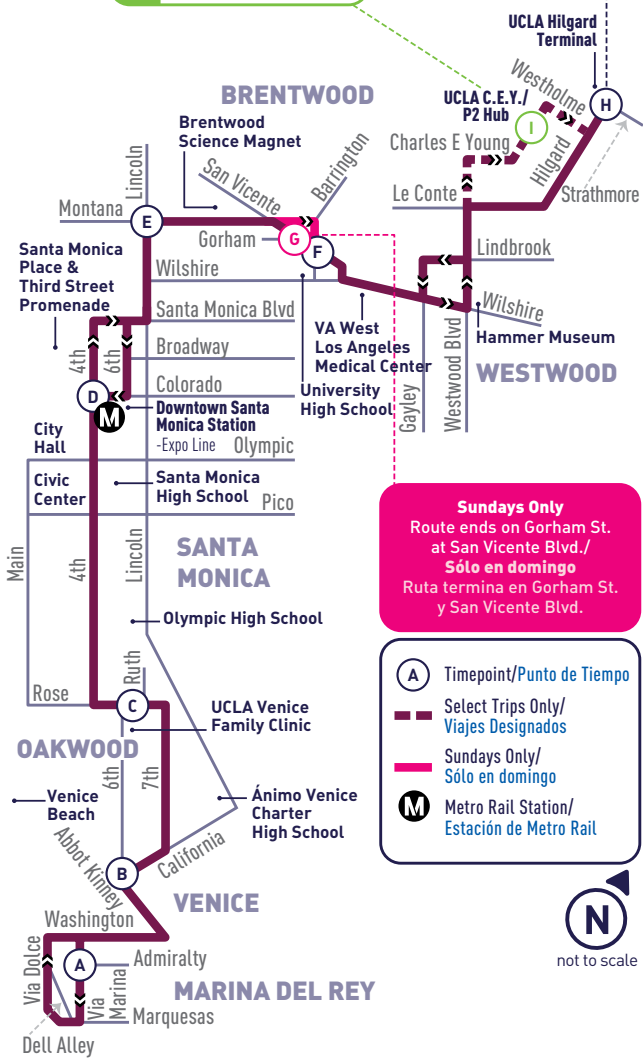

**UCLA -
ABBOT KINNEY -
MARINA DEL REY**

18

**C.E.Y./
P2 HUB**

Buses stop here on weekdays 8pm to 7am and all day on Saturday./
Autobuses paran aquí entre semana de 8pm a 7am y todo el día el sábado.

**HILGARD
TERMINAL**

Buses stop here on weekdays only 7am to 8pm. Autobuses paran aquí solo entre semana de 7am a 8pm.