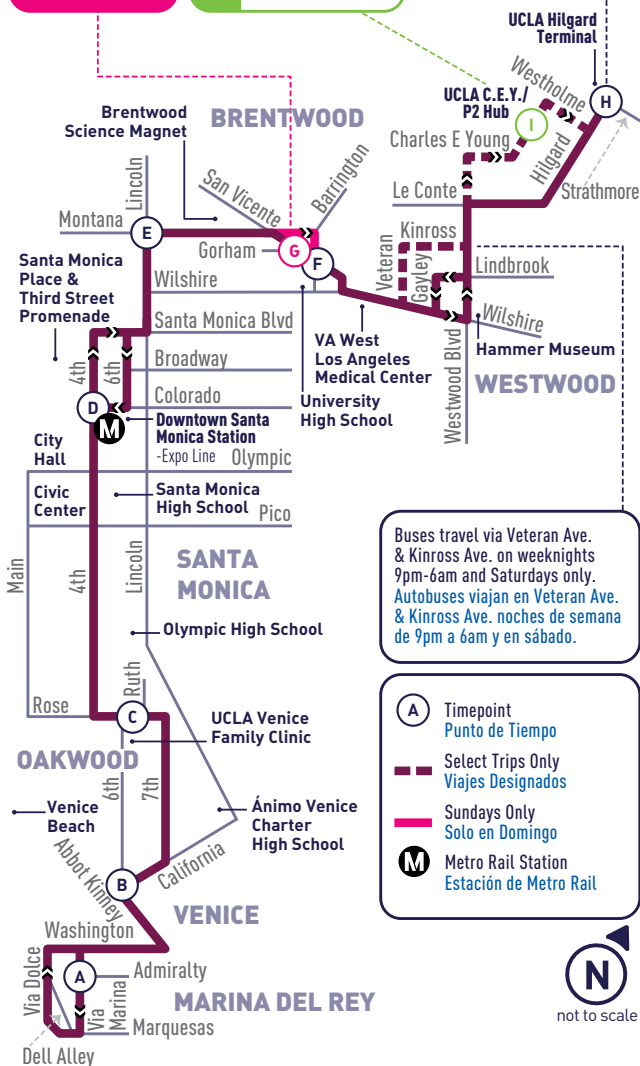

**UCLA -
ABBOT KINNEY -
MARINA DEL REY**

18

Sundays Only
Route ends on
Gorham St. &
San Vicente Blvd.
Solo en domingo
Ruta termina en
Gorham St. & San
Vicente Blvd.

**C.E.Y./
P2 HUB**

Buses stop here on
weekdays 8pm to
7am and all day on
Saturday.
Autobuses paran
aquí entre semana
de 8pm a 7am y todo
el día el sábado.

**HILGARD
TERMINAL**

Buses stop here on
weekdays only 7am
to 8pm.
Autobuses paran aquí
solo entre semana de
7am a 8pm.