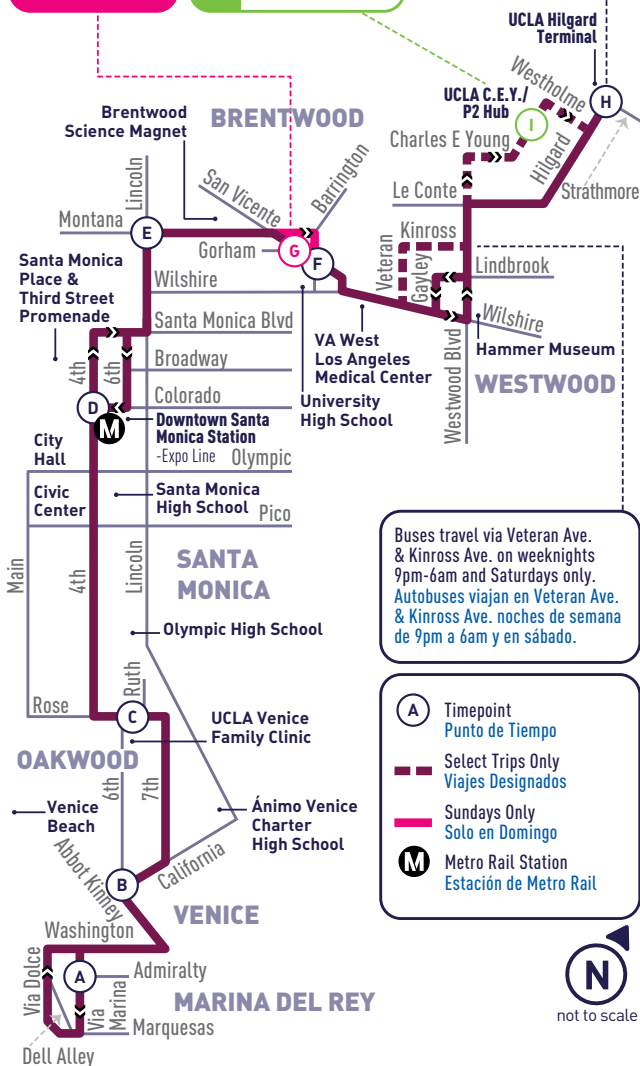

**UCLA -
ABBOT KINNEY -
MARINA DEL REY**

18

Sundays Only
Route ends on
Gorham St. &
San Vicente Blvd.
Solo en domingo
Ruta termina en
Gorham St. &
San Vicente Blvd.

**C.E.Y./
P2 HUB**

Buses stop here on
weekdays 8pm to
7am and all day on
Saturday.
Autobuses paran
aquí entre semana
de 8pm a 7am y todo
el día el sábado.

**HILGARD
TERMINAL**

Buses stop here on
weekdays only 7am
to 8pm.
Autobuses paran aquí
solo entre semana de
7am a 8pm.