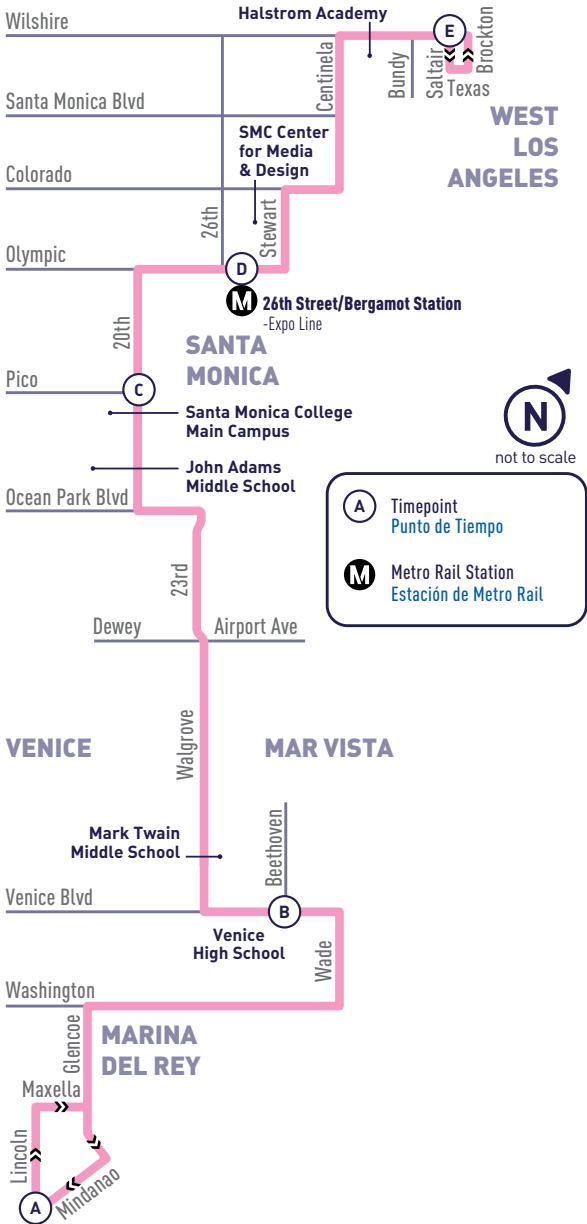

WILSHIRE BLVD/
BUNDY DR -
MARINA DEL REY

16

MONDAY - FRIDAY SERVICE ONLY