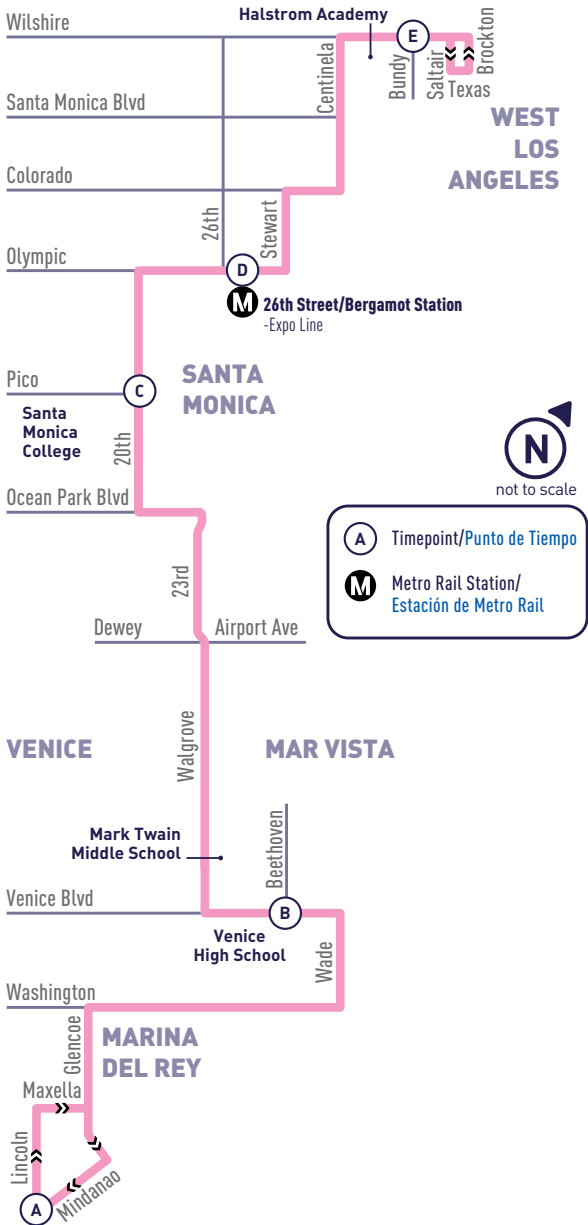

WILSHIRE BLVD/
BUNDY DR -
MARINA DEL REY

16

MONDAY - FRIDAY SERVICE ONLY