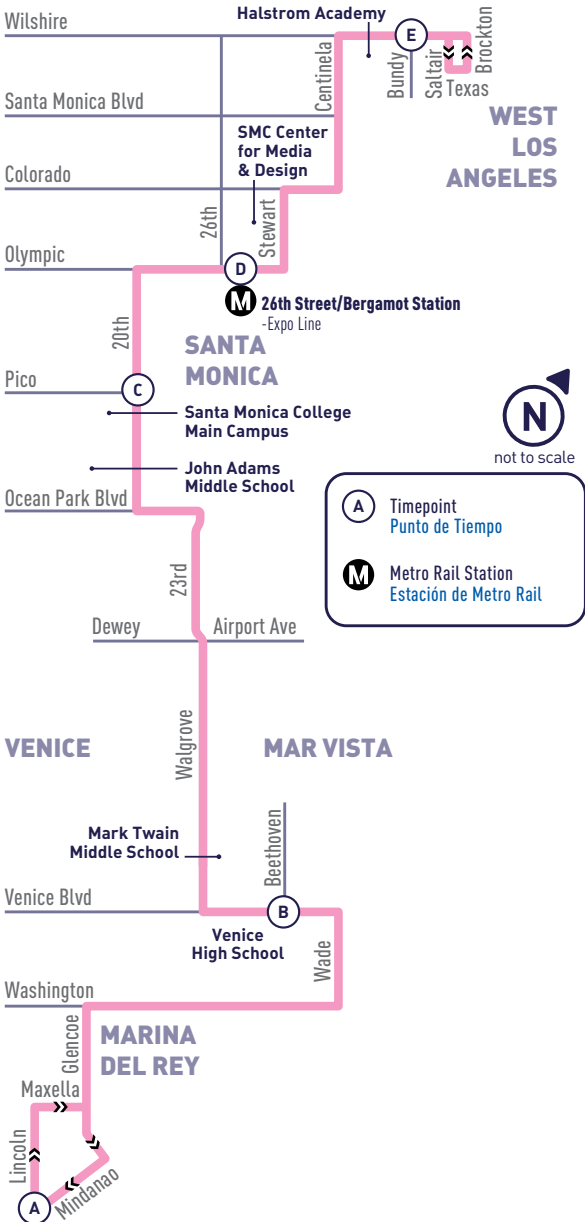

WILSHIRE BLVD/
BUNDY DR -
MARINA DEL REY

16

MONDAY - FRIDAY SERVICE ONLY

MARINA DEL REY TO WILSHIRE BLVD/BUNDY DR

**WEEKDAY
DURANTE LA SEMANA**

Lincoln & Mindanao (A)	Venice & Beethoven (B)	20th & Pico (SMC) (C)	Olympic & 26th (Bergamot Station) (D)	Wilshire & Bundy (E)
6:10	6:18	6:31	6:34	6:46
6:40	6:48	7:01	7:04	7:16
7:15	7:23	7:36	7:39	7:51
7:47	7:56	8:11	8:15	8:27
8:22	8:31	8:46	8:50	9:02
8:57	9:06	9:21	9:25	9:37
9:32	9:40	9:53	9:57	10:08
10:02	10:10	10:23	10:27	10:38
10:37	10:45	10:58	11:02	11:13
11:07	11:15	11:28	11:32	11:43
11:37	11:45	11:59	12:03	12:16
12:10	12:18	12:32	12:36	12:49
12:45	12:53	1:07	1:11	1:24
1:15	1:23	1:37	1:41	1:54
1:45	1:53	2:07	2:12	2:26
2:15	2:23	2:37	2:42	2:56
2:45	2:53	3:07	3:12	3:26
3:15	3:24	3:37	3:43	3:58
3:45	3:54	4:07	4:13	4:28
4:15	4:24	4:37	4:43	4:58
4:45	4:54	5:07	5:13	5:28
5:15	5:24	5:37	5:43	5:58
5:45	5:54	6:07	6:13	6:28
6:15	6:23	6:35	6:40	6:54
6:45	6:53	7:05	7:09	7:21
7:20	7:28	7:40	7:44	7:56

Fare Tip

Marina del Rey residents: You can save up to \$14 per month on an EZ transit pass if you live in unincorporated area. See page 7 for details.

ALL PM
TIMES IN
BOLD

ROUTE
16

WILSHIRE BLVD/BUNDY DR TO MARINA DEL REY

➤ Trip begins on Saltair Ave. at Wilshire Blvd. two minutes earlier than time indicated./Viaje inicia en Saltair Ave. y Wilshire Blvd. dos minutos antes de la hora indicada.

Route 16 does not operate on weekends or the following holidays:/La Ruta 16 no opera los fines de semana ni en los siguientes días festivos:

New Year's Day	Memorial Day	Independence Day
Labor Day	Thanksgiving Day	Christmas Day

ALL PM
TIMES IN
BOLD

ROUTE
16