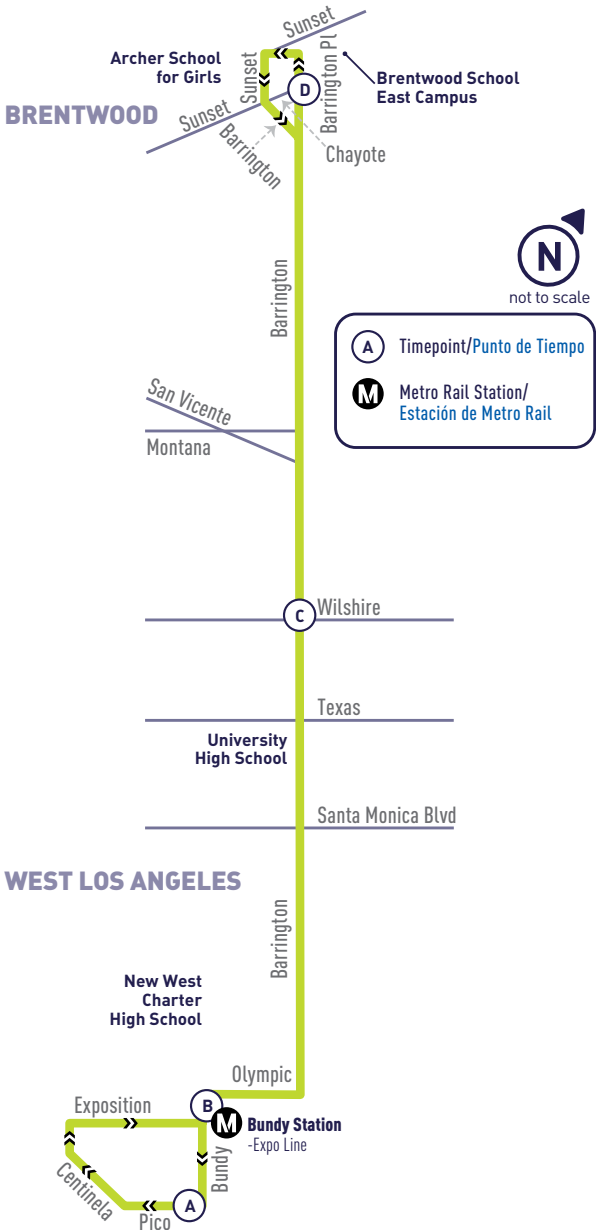

BARRINGTON
AVE

15

WEST LOS ANGELES TO BRENTWOOD

WEEKDAY
DURANTE LA SEMANA

Pico & Bundy (A)	Bundy & Olympic (Bundy Station) (B)	Barrington & Wilshire (C)	Barrington Place & Chayote (D)
6:28	6:31	6:39	6:46
6:56	6:59	7:08	7:16
7:24	7:28	7:37	7:46
7:49	7:53	8:02	8:11
8:17	8:21	8:30	8:39
8:45	8:48	8:56	9:04
9:13	9:16	9:24	9:32
9:41	9:44	9:52	10:00
10:09	10:12	10:20	10:28
10:37	10:40	10:48	10:56
11:05	11:08	11:16	11:24
11:33	11:36	11:44	11:52
12:01	12:04	12:12	12:20
12:29	12:32	12:40	12:48
12:57	1:00	1:08	1:16
1:25	1:28	1:36	1:44
1:53	1:56	2:04	2:12
2:21	2:24	2:32	2:40
2:49	2:52	3:00	3:08
3:17	3:20	3:28	3:36
3:45	3:48	3:57	4:08
4:10	4:13	4:22	4:33
4:35	4:39	4:48	5:03
5:00	5:04	5:13	5:28
5:28	5:32	5:43	6:00
5:56	6:00	6:11	6:28
6:24	6:28	6:38	6:53
6:52	6:55	7:04	7:15
7:20	7:23	7:32	7:43

Be Alert!

Use handrails at all times as the bus may stop suddenly.

ALL PM
TIMES IN
BOLD

ROUTE
15

BRENTWOOD TO WEST LOS ANGELES

WEEKDAY
DURANTE LA SEMANA

Barrington Place & Chayote D	Barrington & Wilshire C	Bundy & Olympic (Bundy Station) B	Pico & Bundy A
6:22	6:30	6:39	6:41
6:50	6:58	7:08	7:11
7:18	7:27	7:39	7:43
7:48	7:58	8:11	8:15
8:16	8:26	8:38	8:41
8:44	8:54	9:06	9:09
9:12	9:21	9:30	9:33
9:40	9:49	9:58	10:01
10:08	10:17	10:26	10:29
10:36	10:45	10:54	10:57
11:04	11:13	11:24	11:27
11:32	11:41	11:52	11:55
12:00	12:09	12:20	12:23
12:28	12:37	12:48	12:51
12:56	1:05	1:16	1:19
1:24	1:33	1:44	1:47
1:52	2:01	2:12	2:15
2:17	2:26	2:37	2:40
2:45	2:55	3:09	3:15
3:13	3:23	3:37	3:43
3:41	3:51	4:05	4:11
4:11	4:21	4:41	4:49
4:39	4:51	5:15	5:24
5:07	5:19	5:43	5:52
5:35	5:47	6:11	6:20
6:03	6:13	6:33	6:41
6:31	6:41	7:01	7:09
6:56	7:06	7:21	7:27
7:20	7:29	7:38	7:42

ALL PM
TIMES IN
BOLD

ROUTE
15