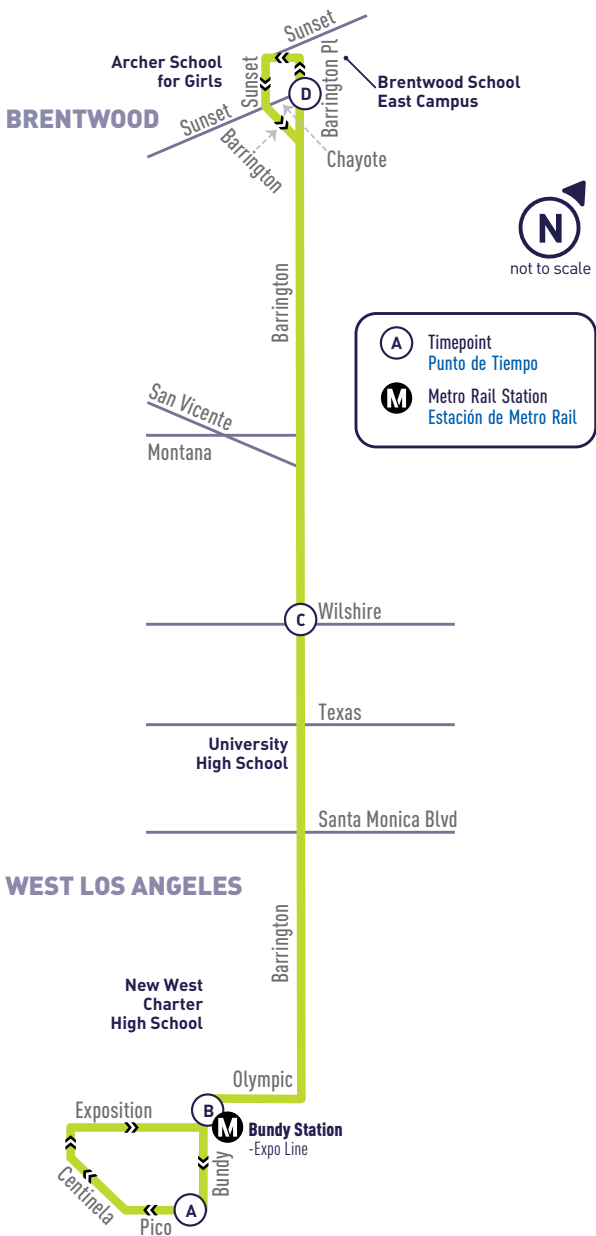

BARRINGTON
AVE

15

WEST LOS ANGELES TO BRENTWOOD

WEEKDAY
DURANTE LA SEMANA

Pico & Bundy (A)	Bundy & Olympic (Bundy Station) (B)	Barrington & Wilshire (C)	Barrington Place & Chayote (D)
6:28	6:31	6:39	6:46
6:56	6:59	7:08	7:16
7:24	7:28	7:37	7:46
7:49	7:53	8:02	8:11
8:17	8:21	8:30	8:39
8:45	8:48	8:56	9:04
9:13	9:16	9:24	9:32
9:41	9:44	9:52	10:00
10:09	10:12	10:20	10:28
10:37	10:40	10:48	10:56
11:05	11:08	11:16	11:24
11:33	11:36	11:44	11:52
12:01	12:04	12:12	12:20
12:29	12:32	12:40	12:48
12:57	1:00	1:08	1:16
1:25	1:28	1:36	1:44
1:53	1:56	2:04	2:12
2:21	2:24	2:32	2:40
2:49	2:52	3:00	3:08
3:17	3:20	3:28	3:36
3:45	3:48	3:57	4:08
4:10	4:13	4:22	4:33
4:35	4:39	4:48	5:03
5:00	5:04	5:13	5:28
5:28	5:32	5:43	6:00
5:56	6:00	6:11	6:28
6:24	6:28	6:38	6:53
6:52	6:55	7:04	7:15
7:20	7:23	7:32	7:43

Be Alert!

Use handrails at all times as the bus may stop suddenly.

ALL PM
TIMES IN
BOLD

ROUTE
15

BRENTWOOD TO WEST LOS ANGELES

WEEKDAY
DURANTE LA SEMANA

Barrington Place & Chayote D	Barrington & Wilshire C	Bundy & Olympic (Bundy Station) B	Pico & Bundy A
6:22	6:30	6:39	6:41
6:50	6:58	7:08	7:11
7:18	7:27	7:39	7:43
7:48	7:58	8:11	8:15
8:16	8:26	8:38	8:41
8:44	8:54	9:06	9:09
9:12	9:21	9:30	9:33
9:40	9:49	9:58	10:01
10:08	10:17	10:26	10:29
10:36	10:45	10:54	10:57
11:04	11:13	11:24	11:27
11:32	11:41	11:52	11:55
12:00	12:09	12:20	12:23
12:28	12:37	12:48	12:51
12:56	1:05	1:16	1:19
1:24	1:33	1:44	1:47
1:52	2:01	2:12	2:15
2:17	2:26	2:37	2:40
2:45	2:55	3:09	3:15
3:13	3:23	3:37	3:43
3:41	3:51	4:05	4:11
4:11	4:21	4:41	4:49
4:39	4:51	5:15	5:24
5:07	5:19	5:43	5:52
5:35	5:47	6:11	6:20
6:03	6:13	6:33	6:41
6:31	6:41	7:01	7:09
6:56	7:06	7:21	7:27
7:20	7:29	7:38	7:42

ALL PM
TIMES IN
BOLD

ROUTE
15