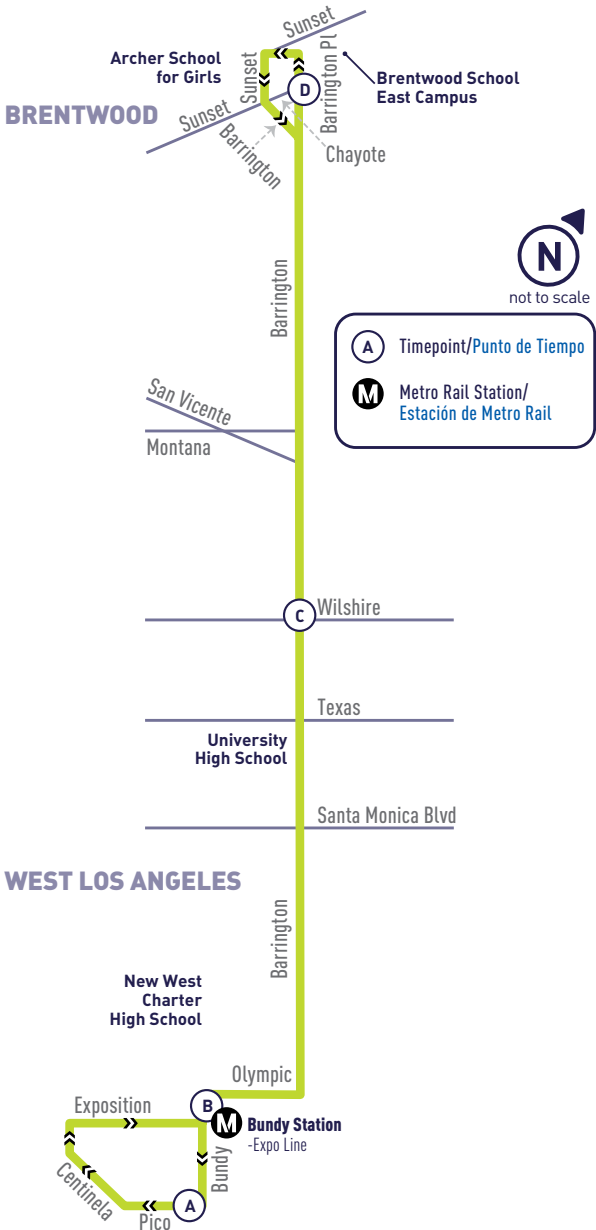

BARRINGTON
AVE

15

WEST LOS ANGELES TO BRENTWOOD

**WEEKDAY
DURANTE LA SEMANA**

A Pico & Bundy	B Bundy & Olympic (Bundy Station)	C Barrington & Wilshire	D Barrington Place & Chayote
6:28	6:31	6:39	6:46
6:56	6:59	7:08	7:16
7:24	7:28	7:37	7:46
7:49	7:53	8:02	8:11
8:17	8:21	8:30	8:39
8:45	8:48	8:56	9:04
9:13	9:16	9:24	9:32
9:41	9:44	9:52	10:00
10:09	10:12	10:20	10:28
10:37	10:40	10:48	10:56
11:05	11:08	11:16	11:24
11:33	11:36	11:44	11:52
12:01	12:04	12:12	12:20
12:29	12:32	12:40	12:48
12:57	1:00	1:08	1:16
1:25	1:28	1:36	1:44
1:53	1:56	2:04	2:12
2:21	2:24	2:32	2:40
2:49	2:52	3:00	3:08
3:17	3:20	3:28	3:36
3:45	3:48	3:57	4:08
4:10	4:13	4:22	4:33
4:35	4:39	4:48	5:03
5:00	5:04	5:13	5:28
5:28	5:32	5:43	6:00
5:56	6:00	6:11	6:28
6:24	6:28	6:38	6:53
6:52	6:55	7:04	7:15
7:20	7:23	7:32	7:43

Be Alert!

Use handrails at all times as the bus may stop suddenly.

ALL PM
TIMES IN
BOLD

ROUTE
15

BRENTWOOD TO WEST LOS ANGELES

WEEKDAY
DURANTE LA SEMANA

Barrington Place & Chayote D	Barrington & Wilshire C	Bundy & Olympic (Bundy Station) B	Pico & Bundy A
6:22	6:30	6:39	6:41
6:50	6:58	7:08	7:11
7:18	7:27	7:39	7:43
7:48	7:58	8:11	8:15
8:16	8:26	8:38	8:41
8:44	8:54	9:06	9:09
9:12	9:21	9:30	9:33
9:40	9:49	9:58	10:01
10:08	10:17	10:26	10:29
10:36	10:45	10:54	10:57
11:04	11:13	11:24	11:27
11:32	11:41	11:52	11:55
12:00	12:09	12:20	12:23
12:28	12:37	12:48	12:51
12:56	1:05	1:16	1:19
1:24	1:33	1:44	1:47
1:52	2:01	2:12	2:15
2:17	2:26	2:37	2:40
2:45	2:55	3:09	3:15
3:13	3:23	3:37	3:43
3:41	3:51	4:05	4:11
4:11	4:21	4:41	4:49
4:39	4:51	5:15	5:24
5:07	5:19	5:43	5:52
5:35	5:47	6:11	6:20
6:03	6:13	6:33	6:41
6:31	6:41	7:01	7:09
6:56	7:06	7:21	7:27
7:20	7:29	7:38	7:42

ALL PM
TIMES IN
BOLD

ROUTE
15