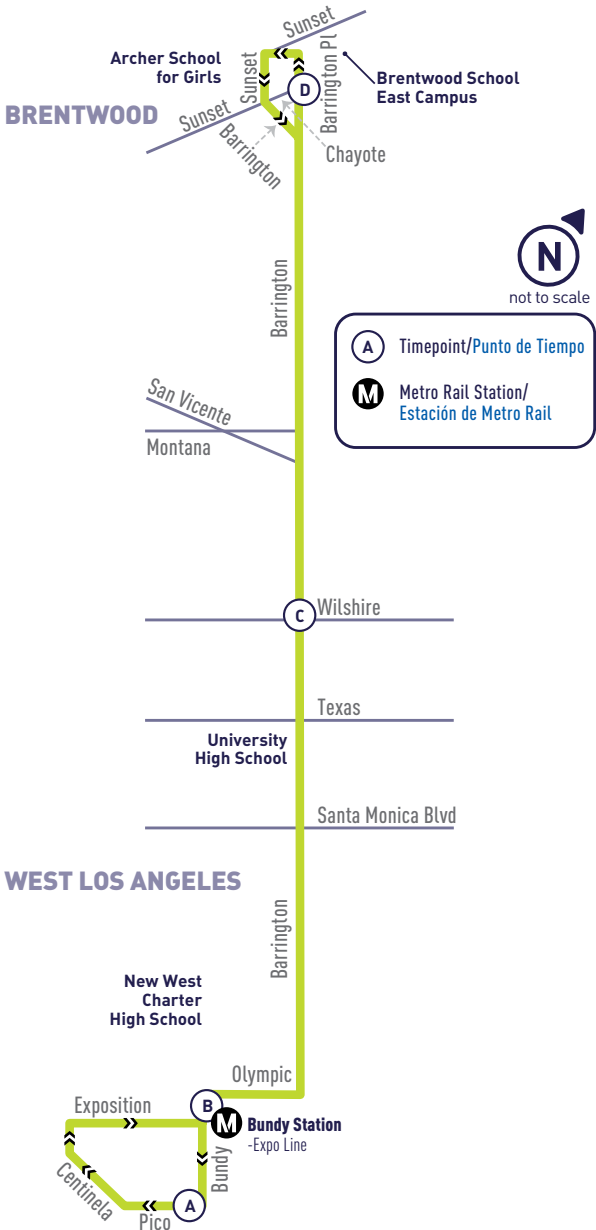

BARRINGTON
AVE

15