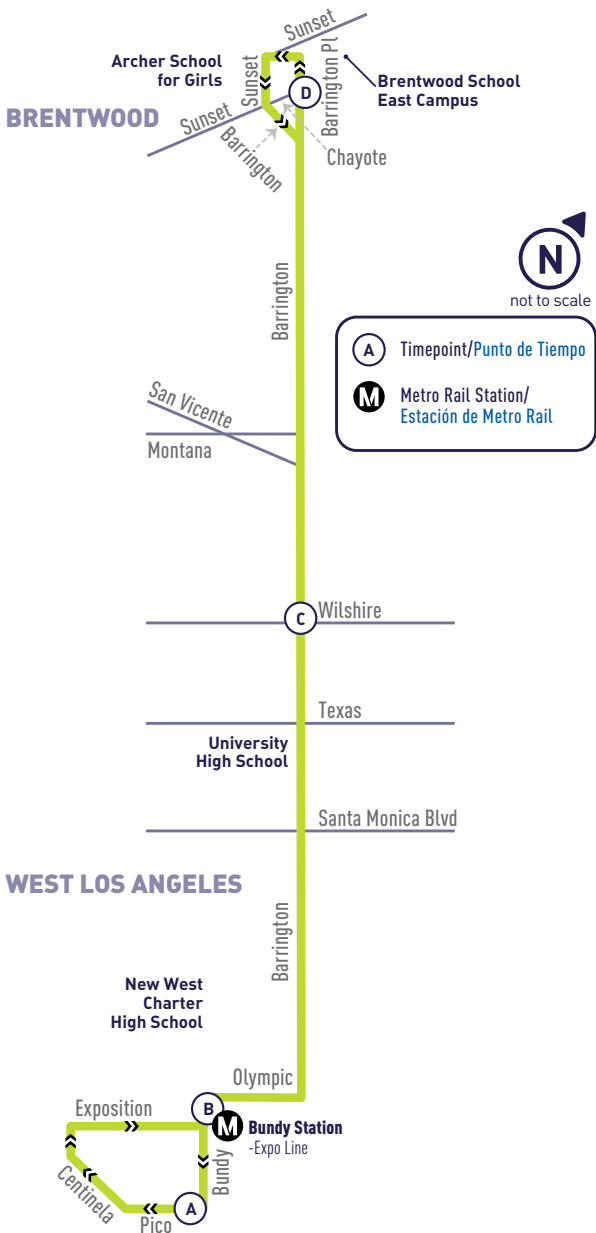

BARRINGTON
AVE

15

**WEEKDAY
DURANTE LA SEMANA**

**WEST LOS ANGELES
TO BRENTWOOD**

Pico & Bundy (A)	Bundy & Olympic (Bundy Station) (B)	Barrington & Wilshire (C)	Barrington Place & Chayote (D)
6:25	6:28	6:36	6:43
6:55	6:58	7:07	7:15
7:25	7:29	7:38	7:47
7:55	7:59	8:08	8:17
8:30	8:34	8:43	8:52
Then service every 30 minutes at:			
:02	:05	:13	:21
:32	:35	:43	:51
Until:			
3:35	3:38	3:46	3:54
4:05	4:08	4:17	4:28
4:35	4:39	4:48	5:03
5:05	5:09	5:18	5:33
5:35	5:39	5:50	6:07
6:05	6:09	6:20	6:37
6:35	6:39	6:49	7:04
7:05	7:08	7:17	7:28

**BRENTWOOD TO
WEST LOS ANGELES**

**WEEKDAY
DURANTE LA SEMANA**

Barrington Place & Chayote (D)	Barrington & Wilshire (C)	Bundy & Olympic (Bundy Station) (B)	Pico & Bundy (A)
6:15	6:23	6:32	6:34
6:50	6:58	7:08	7:11
7:20	7:29	7:41	7:45
7:50	8:00	8:13	8:17
8:25	8:35	8:47	8:50
Then service every 30 minutes at:			
:55	:04	:15	:18
:25	:34	:45	:48
Until:			
2:55	3:05	3:19	3:25
3:25	3:35	3:49	3:55
4:00	4:10	4:30	4:38
4:35	4:47	5:12	5:21
5:10	5:22	5:47	5:56
5:40	5:50	6:10	6:18
6:10	6:20	6:40	6:48
6:40	6:50	7:05	7:11
7:10	7:19	7:28	7:32

ALL PM
TIMES IN
BOLD

ROUTE
15

WEST LOS ANGELES TO BRENTWOOD

**SUNDAY
DOMINGO**

Pico & Bundy (A)	Bundy & Olympic (Bundy Station) (B)	Barrington & Wilshire (C)	Barrington Place & Chayote (D)
7:05	7:08	7:14	7:20
7:50	7:53	7:59	8:05
8:35	8:38	8:44	8:50
9:20	9:23	9:30	9:37
10:05	10:08	10:15	10:22
10:50	10:53	11:00	11:07
11:35	11:38	11:45	11:52
12:20	12:23	12:30	12:37
1:05	1:08	1:15	1:22
1:50	1:53	2:00	2:07
2:35	2:38	2:45	2:52
3:20	3:23	3:30	3:37
4:05	4:08	4:14	4:20
4:50	4:53	4:59	5:05
5:35	5:38	5:44	5:50
6:20	6:23	6:29	6:35
7:05	7:08	7:14	7:20