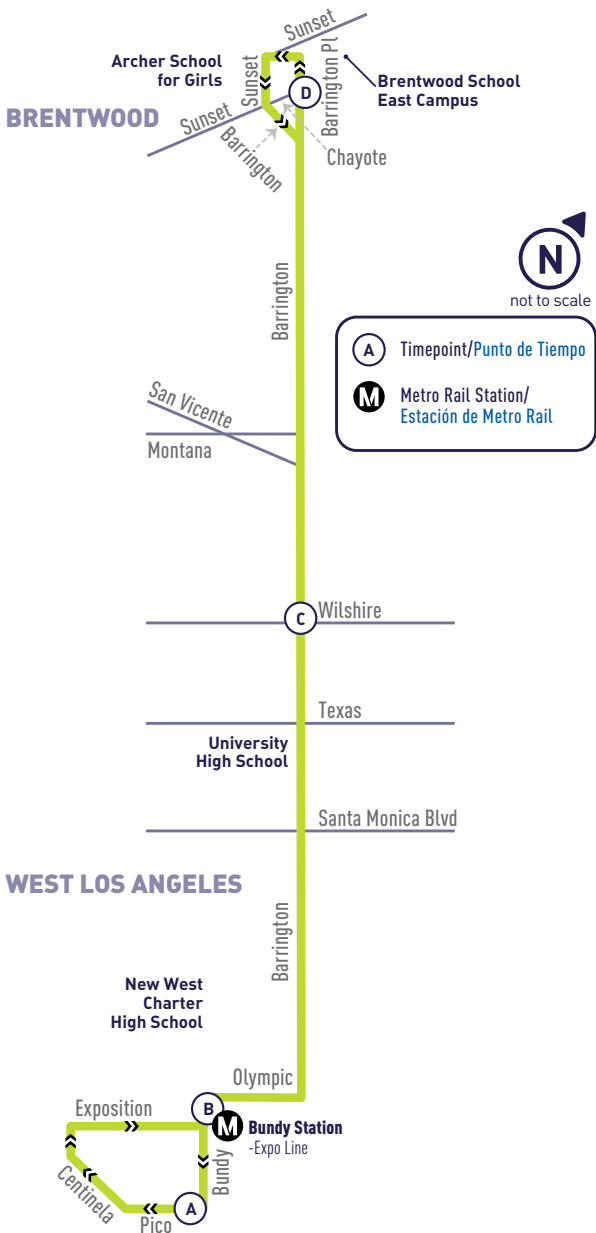

BARRINGTON
AVE

15

**WEEKDAY
DURANTE LA SEMANA**

**WEST LOS ANGELES
TO BRENTWOOD**

Pico & Bundy (A)	Bundy & Olympic (Bundy Station) (B)	Barrington & Wilshire (C)	Barrington Place & Chayote (D)
6:25	6:28	6:36	6:43
6:55	6:58	7:07	7:15
7:25	7:29	7:38	7:47
7:55	7:59	8:08	8:17
8:30	8:34	8:43	8:52
Then service every 30 minutes at:			
:02	:05	:13	:21
:32	:35	:43	:51
Until:			
3:35	3:38	3:46	3:54
4:05	4:08	4:17	4:28
4:35	4:39	4:48	5:03
5:05	5:09	5:18	5:33
5:35	5:39	5:50	6:07
6:05	6:09	6:20	6:37
6:35	6:39	6:49	7:04
7:05	7:08	7:17	7:28

**BRENTWOOD TO
WEST LOS ANGELES**

**WEEKDAY
DURANTE LA SEMANA**

Barrington Place & Chayote (D)	Barrington & Wilshire (C)	Bundy & Olympic (Bundy Station) (B)	Pico & Bundy (A)
6:15	6:23	6:32	6:34
6:50	6:58	7:08	7:11
7:20	7:29	7:41	7:45
7:50	8:00	8:13	8:17
8:25	8:35	8:47	8:50
Then service every 30 minutes at:			
:55	:04	:15	:18
:25	:34	:45	:48
Until:			
2:55	3:05	3:19	3:25
3:25	3:35	3:49	3:55
4:00	4:10	4:30	4:38
4:35	4:47	5:12	5:21
5:10	5:22	5:47	5:56
5:40	5:50	6:10	6:18
6:10	6:20	6:40	6:48
6:40	6:50	7:05	7:11
7:10	7:19	7:28	7:32

ALL PM
TIMES IN
BOLD

ROUTE
15

WEST LOS ANGELES TO BRENTWOOD

**SATURDAY
SÁBADO**

Pico & Bundy (A)	Bundy & Olympic (Bundy Station) (B)	Barrington & Wilshire (C)	Barrington Place & Chayote (D)
6:36	6:39	6:45	6:51
7:06	7:09	7:15	7:21
7:36	7:39	7:45	7:51
8:06	8:09	8:15	8:21
8:36	8:39	8:45	8:51
Then service every 30 minutes at:			
:06	:09	:16	:23
:36	:39	:46	:53
Until:			
3:36	3:39	3:46	3:53
4:06	4:09	4:15	4:21
4:36	4:39	4:45	4:51
5:06	5:09	5:15	5:21
5:36	5:39	5:45	5:51
6:06	6:09	6:15	6:21
6:36	6:39	6:45	6:51
7:06	7:09	7:15	7:21