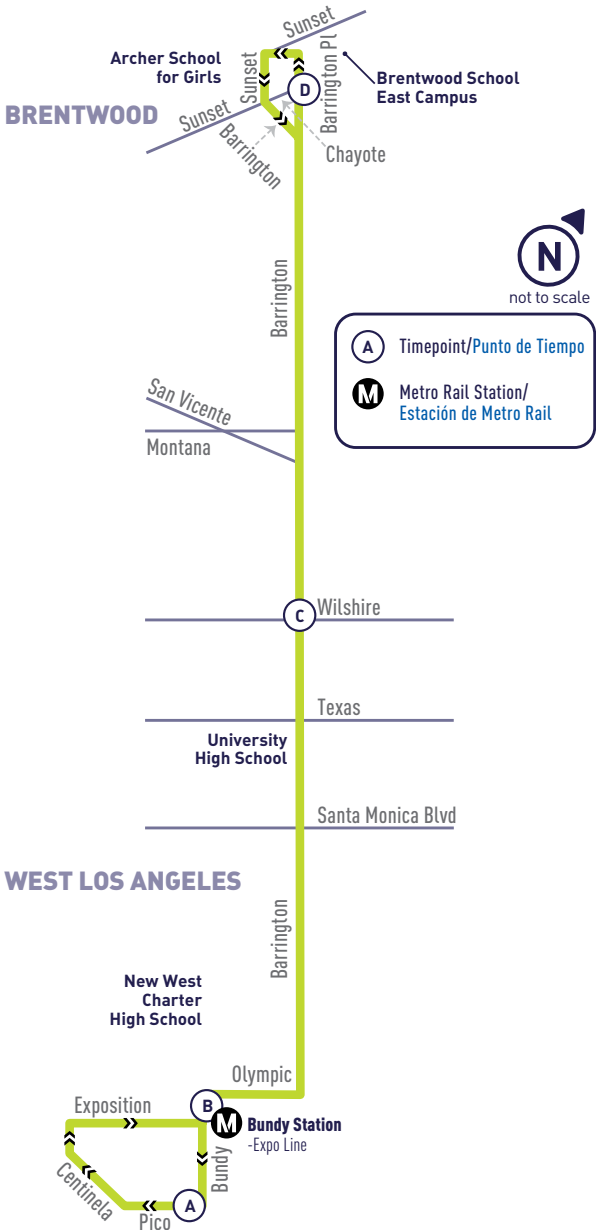

BARRINGTON
AVE

15

**WEEKDAY
DURANTE LA SEMANA**

**WEST LOS ANGELES
TO BRENTWOOD**

Pico & Bundy (A)	Bundy & Olympic (Bundy Station) (B)	Barrington & Wilshire (C)	Barrington Place & Chayote (D)
6:25	6:28	6:36	6:43
6:55	6:58	7:07	7:15
7:25	7:29	7:38	7:47
7:55	7:59	8:08	8:17
8:30	8:34	8:43	8:52
Then service every 30 minutes at:			
:02	:05	:13	:21
:32	:35	:43	:51
Until:			
3:35	3:38	3:46	3:54
4:05	4:08	4:17	4:28
4:35	4:39	4:48	5:03
5:05	5:09	5:18	5:33
5:35	5:39	5:50	6:07
6:05	6:09	6:20	6:37
6:35	6:39	6:49	7:04
7:05	7:08	7:17	7:28

**BRENTWOOD TO
WEST LOS ANGELES**

**WEEKDAY
DURANTE LA SEMANA**

Barrington Place & Chayote (D)	Barrington & Wilshire (C)	Bundy & Olympic (Bundy Station) (B)	Pico & Bundy (A)
6:15	6:23	6:32	6:34
6:50	6:58	7:08	7:11
7:20	7:29	7:41	7:45
7:50	8:00	8:13	8:17
8:25	8:35	8:47	8:50
Then service every 30 minutes at:			
:55	:04	:15	:18
:25	:34	:45	:48
Until:			
2:55	3:05	3:19	3:25
3:25	3:35	3:49	3:55
4:00	4:10	4:30	4:38
4:35	4:47	5:12	5:21
5:10	5:22	5:47	5:56
5:40	5:50	6:10	6:18
6:10	6:20	6:40	6:48
6:40	6:50	7:05	7:11
7:10	7:19	7:28	7:32

ALL PM
TIMES IN
BOLD

ROUTE
15

WEST LOS ANGELES TO BRENTWOOD

SUNDAY
DOMINGO

Pico & Bundy (A)	Bundy & Olympic (Bundy Station) (B)	Barrington & Wilshire (C)	Barrington Place & Chayote (D)
7:05	7:08	7:14	7:20
7:50	7:53	7:59	8:05
8:35	8:38	8:44	8:50
9:20	9:23	9:30	9:37
10:05	10:08	10:15	10:22
10:50	10:53	11:00	11:07
11:35	11:38	11:45	11:52
12:20	12:23	12:30	12:37
1:05	1:08	1:15	1:22
1:50	1:53	2:00	2:07
2:35	2:38	2:45	2:52
3:20	3:23	3:30	3:37
4:05	4:08	4:14	4:20
4:50	4:53	4:59	5:05
5:35	5:38	5:44	5:50
6:20	6:23	6:29	6:35
7:05	7:08	7:14	7:20