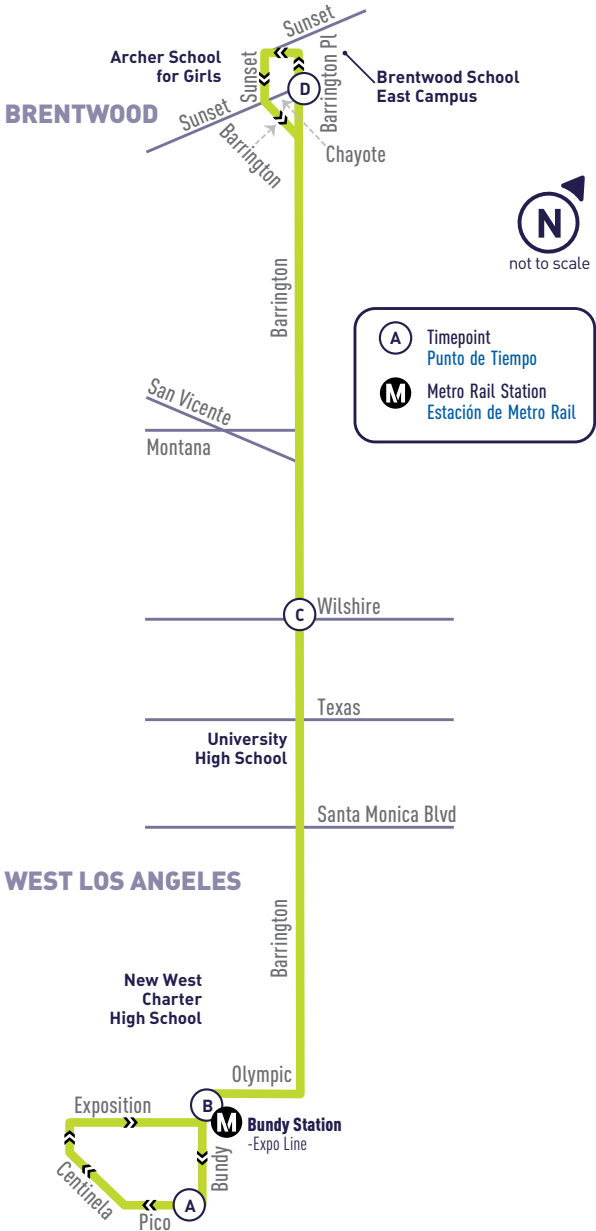

BARRINGTON
AVE

15

WEST LOS ANGELES TO BRENTWOOD

WEEKDAY
DURANTE LA SEMANA

Pico & Bundy (A)	Bundy & Olympic (Bundy Station) (B)	Barrington & Wilshire (C)	Barrington Place & Chayote (D)
6:28	6:31	6:39	6:46
6:56	6:59	7:08	7:16
7:24	7:28	7:37	7:46
7:49	7:53	8:02	8:11
8:17	8:21	8:30	8:39
8:45	8:48	8:56	9:04
9:13	9:16	9:24	9:32
9:41	9:44	9:52	10:00
10:09	10:12	10:20	10:28
10:37	10:40	10:48	10:56
11:05	11:08	11:16	11:24
11:33	11:36	11:44	11:52
12:01	12:04	12:12	12:20
12:29	12:32	12:40	12:48
12:57	1:00	1:08	1:16
1:25	1:28	1:36	1:44
1:53	1:56	2:04	2:12
2:21	2:24	2:32	2:40
2:49	2:52	3:00	3:08
3:17	3:20	3:28	3:36
3:45	3:48	3:57	4:08
4:10	4:13	4:22	4:33
4:35	4:39	4:48	5:03
5:00	5:04	5:13	5:28
5:28	5:32	5:43	6:00
5:56	6:00	6:11	6:28
6:24	6:28	6:38	6:53
6:52	6:55	7:04	7:15
7:20	7:23	7:32	7:43

Be Alert!

Use handrails at all times as the bus may stop suddenly.

ALL PM
TIMES IN
BOLD

ROUTE
15

BRENTWOOD TO WEST LOS ANGELES

WEEKDAY
DURANTE LA SEMANA

Barrington Place & Chayote D	Barrington & Wilshire C	Bundy & Olympic (Bundy Station) B	Pico & Bundy A
6:22	6:30	6:39	6:41
6:50	6:58	7:08	7:11
7:18	7:27	7:39	7:43
7:48	7:58	8:11	8:15
8:16	8:26	8:38	8:41
8:44	8:54	9:06	9:09
9:12	9:21	9:30	9:33
9:40	9:49	9:58	10:01
10:08	10:17	10:26	10:29
10:36	10:45	10:54	10:57
11:04	11:13	11:24	11:27
11:32	11:41	11:52	11:55
12:00	12:09	12:20	12:23
12:28	12:37	12:48	12:51
12:56	1:05	1:16	1:19
1:24	1:33	1:44	1:47
1:52	2:01	2:12	2:15
2:17	2:26	2:37	2:40
2:45	2:55	3:09	3:15
3:13	3:23	3:37	3:43
3:41	3:51	4:05	4:11
4:11	4:21	4:41	4:49
4:39	4:51	5:15	5:24
5:07	5:19	5:43	5:52
5:35	5:47	6:11	6:20
6:03	6:13	6:33	6:41
6:31	6:41	7:01	7:09
6:56	7:06	7:21	7:27
7:20	7:29	7:38	7:42

ALL PM
TIMES IN
BOLD

ROUTE
15