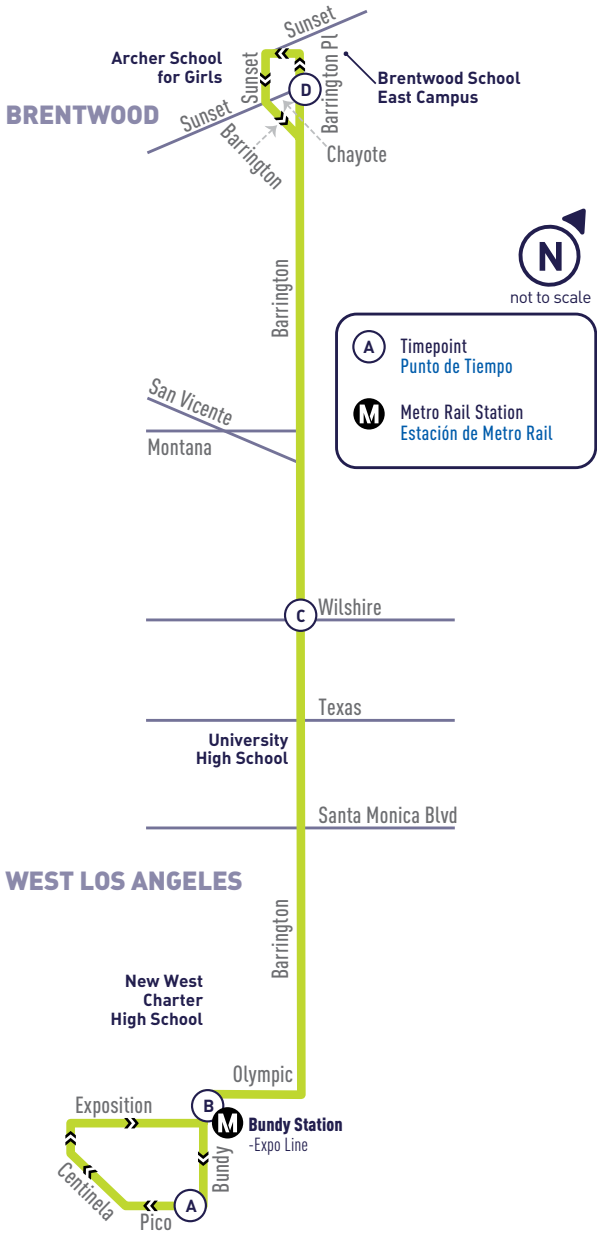

BARRINGTON
AVE

15

WEST LOS ANGELES TO BRENTWOOD

WEEKDAY
DURANTE LA SEMANA

A	B	C	D
Pico & Bundy	Bundy & Olympic (Bundy Station)	Barrington & Wilshire	Barrington Place & Chayote
6:20	6:23	6:31	6:37
6:44	6:47	6:55	7:01
7:08	7:11	7:19	7:25
7:32	7:36	7:45	7:53
8:00	8:04	8:13	8:21
8:28	8:32	8:41	8:49
8:56	9:00	9:09	9:17
9:24	9:28	9:37	9:45
9:51	9:54	10:02	10:10
10:18	10:21	10:29	10:37
10:45	10:48	10:56	11:04
11:11	11:14	11:22	11:30
11:37	11:40	11:48	11:56
12:03	12:06	12:14	12:22
12:29	12:32	12:40	12:48
12:55	12:58	1:07	1:16
1:21	1:24	1:33	1:42
1:48	1:51	2:00	2:09
2:15	2:18	2:27	2:38
2:43	2:46	2:55	3:06
3:03	3:06	3:16	3:28
3:23	3:26	3:36	3:48
3:43	3:46	3:56	4:08
4:09	4:13	4:23	4:40
4:35	4:39	4:49	5:06
5:01	5:05	5:15	5:32
5:29	5:33	5:43	5:57
5:57	6:00	6:08	6:20
6:25	6:28	6:36	6:48
6:55	6:58	7:06	7:18
7:25	7:28	7:36	7:48

Be Alert!

Use handrails at all times as the bus may stop suddenly.

ALL PM
TIMES IN
BOLD

ROUTE
15

BRENTWOOD TO WEST LOS ANGELES

WEEKDAY
DURANTE LA SEMANA

Barrington Place & Chayote D	Barrington & Wilshire C	Bundy & Olympic (Bundy Station) B	Pico & Bundy A
6:12	6:19	6:26	6:29
6:39	6:46	6:53	6:56
7:03	7:12	7:21	7:24
7:31	7:40	7:49	7:52
7:58	8:07	8:16	8:19
8:26	8:35	8:44	8:47
8:54	9:03	9:12	9:15
9:20	9:29	9:38	9:41
9:48	9:57	10:06	10:09
10:14	10:23	10:32	10:35
10:40	10:49	10:58	11:01
11:06	11:15	11:24	11:27
11:32	11:41	11:50	11:53
11:58	12:07	12:16	12:19
12:24	12:33	12:42	12:45
12:50	12:59	1:08	1:11
1:18	1:27	1:36	1:39
1:44	1:53	2:02	2:05
2:12	2:21	2:30	2:33
2:40	2:50	3:02	3:06
3:10	3:20	3:34	3:40
3:30	3:40	3:54	4:00
3:50	4:00	4:14	4:20
4:16	4:28	4:46	4:52
4:42	4:54	5:12	5:18
5:08	5:20	5:38	5:44
5:34	5:46	6:04	6:10
6:00	6:10	6:23	6:27
6:26	6:36	6:47	6:51
6:52	7:02	7:13	7:17
7:20	7:29	7:37	7:39

ALL PM
TIMES IN
BOLD

ROUTE
15