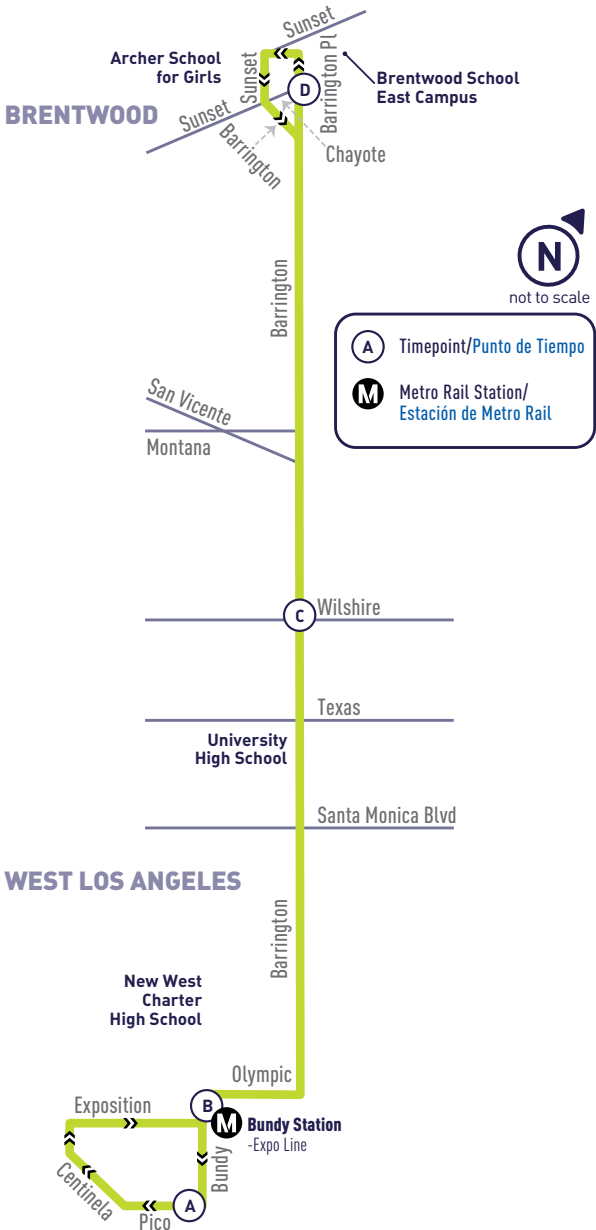

BARRINGTON
AVE

15

**WEEKDAY
DURANTE LA SEMANA**

**WEST LOS ANGELES
TO BRENTWOOD**

Pico & Bundy (A)	Bundy & Olympic (Bundy Station) (B)	Barrington & Wilshire (C)	Barrington Place & Chayote (D)
6:25	6:28	6:36	6:43
6:55	6:58	7:07	7:15
7:25	7:29	7:38	7:47
7:55	7:59	8:08	8:17
8:30	8:34	8:43	8:52
Then service every 30 minutes at:			
:02	:05	:13	:21
:32	:35	:43	:51
Until:			
3:35	3:38	3:46	3:54
4:05	4:08	4:17	4:28
4:35	4:39	4:48	5:03
5:05	5:09	5:18	5:33
5:35	5:39	5:50	6:07
6:05	6:09	6:20	6:37
6:35	6:39	6:49	7:04
7:05	7:08	7:17	7:28

**BRENTWOOD TO
WEST LOS ANGELES**

**WEEKDAY
DURANTE LA SEMANA**

Barrington Place & Chayote (D)	Barrington & Wilshire (C)	Bundy & Olympic (Bundy Station) (B)	Pico & Bundy (A)
6:15	6:23	6:32	6:34
6:50	6:58	7:08	7:11
7:20	7:29	7:41	7:45
7:50	8:00	8:13	8:17
8:25	8:35	8:47	8:50
Then service every 30 minutes at:			
:55	:04	:15	:18
:25	:34	:45	:48
Until:			
2:55	3:05	3:19	3:25
3:25	3:35	3:49	3:55
4:00	4:10	4:30	4:38
4:35	4:47	5:12	5:21
5:10	5:22	5:47	5:56
5:40	5:50	6:10	6:18
6:10	6:20	6:40	6:48
6:40	6:50	7:05	7:11
7:10	7:19	7:28	7:32

ALL PM
TIMES IN
BOLD

ROUTE
15

WEST LOS ANGELES TO BRENTWOOD

**SATURDAY
SÁBADO**

Pico & Bundy (A)	Bundy & Olympic (Bundy Station) (B)	Barrington & Wilshire (C)	Barrington Place & Chayote (D)
6:36	6:39	6:45	6:51
7:06	7:09	7:15	7:21
7:36	7:39	7:45	7:51
8:06	8:09	8:15	8:21
8:36	8:39	8:45	8:51
Then service every 30 minutes at:			
:06	:09	:16	:23
:36	:39	:46	:53
Until:			
3:36	3:39	3:46	3:53
4:06	4:09	4:15	4:21
4:36	4:39	4:45	4:51
5:06	5:09	5:15	5:21
5:36	5:39	5:45	5:51
6:06	6:09	6:15	6:21
6:36	6:39	6:45	6:51
7:06	7:09	7:15	7:21