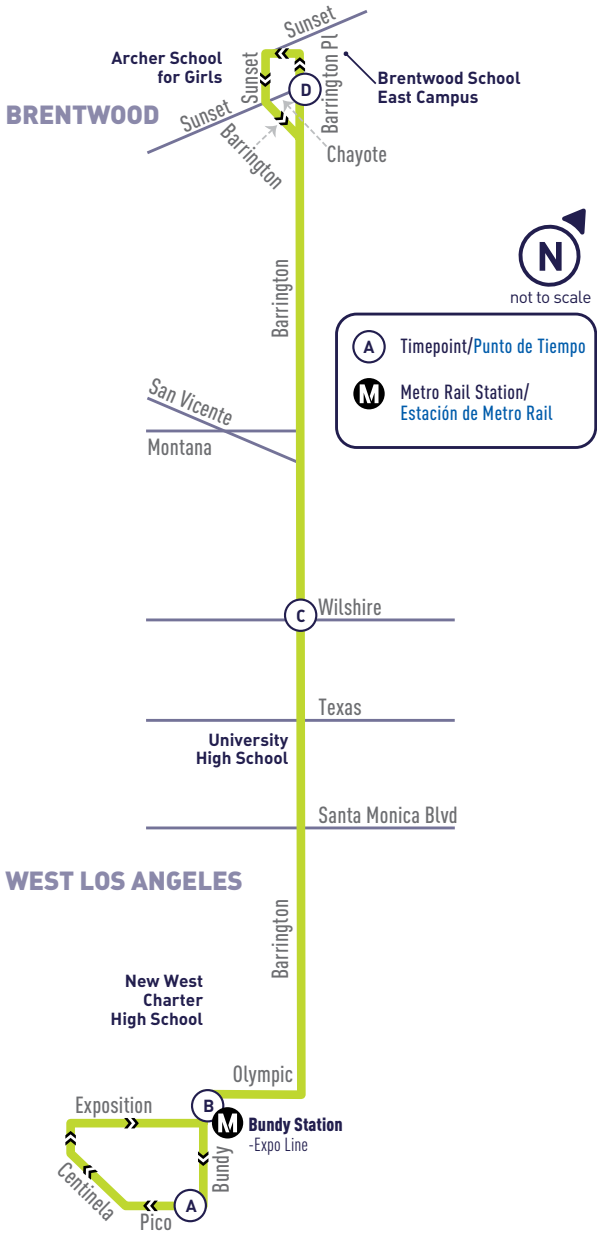

BARRINGTON
AVE

15

**WEEKDAY
DURANTE LA SEMANA**

**WEST LOS ANGELES
TO BRENTWOOD**

Pico & Bundy (A)	Bundy & Olympic (Bundy Station) (B)	Barrington & Wilshire (C)	Barrington Place & Chayote (D)
6:25	6:28	6:36	6:43
6:55	6:58	7:07	7:15
7:25	7:29	7:38	7:47
7:55	7:59	8:08	8:17
8:30	8:34	8:43	8:52
Then service every 30 minutes at:			
:02	:05	:13	:21
:32	:35	:43	:51
Until:			
3:35	3:38	3:46	3:54
4:05	4:08	4:17	4:28
4:35	4:39	4:48	5:03
5:05	5:09	5:18	5:33
5:35	5:39	5:50	6:07
6:05	6:09	6:20	6:37
6:35	6:39	6:49	7:04
7:05	7:08	7:17	7:28

**BRENTWOOD TO
WEST LOS ANGELES**

**WEEKDAY
DURANTE LA SEMANA**

Barrington Place & Chayote (D)	Barrington & Wilshire (C)	Bundy & Olympic (Bundy Station) (B)	Pico & Bundy (A)
6:15	6:23	6:32	6:34
6:50	6:58	7:08	7:11
7:20	7:29	7:41	7:45
7:50	8:00	8:13	8:17
8:25	8:35	8:47	8:50
Then service every 30 minutes at:			
:55	:04	:15	:18
:25	:34	:45	:48
Until:			
2:55	3:05	3:19	3:25
3:25	3:35	3:49	3:55
4:00	4:10	4:30	4:38
4:35	4:47	5:12	5:21
5:10	5:22	5:47	5:56
5:40	5:50	6:10	6:18
6:10	6:20	6:40	6:48
6:40	6:50	7:05	7:11
7:10	7:19	7:28	7:32

ALL PM
TIMES IN
BOLD

ROUTE
15

WEST LOS ANGELES TO BRENTWOOD

**SATURDAY
SÁBADO**

Pico & Bundy (A)	Bundy & Olympic (Bundy Station) (B)	Barrington & Wilshire (C)	Barrington Place & Chayote (D)
6:36	6:39	6:45	6:51
7:06	7:09	7:15	7:21
7:36	7:39	7:45	7:51
8:06	8:09	8:15	8:21
8:36	8:39	8:45	8:51
Then service every 30 minutes at:			
:06	:09	:16	:23
:36	:39	:46	:53
Until:			
3:36	3:39	3:46	3:53
4:06	4:09	4:15	4:21
4:36	4:39	4:45	4:51
5:06	5:09	5:15	5:21
5:36	5:39	5:45	5:51
6:06	6:09	6:15	6:21
6:36	6:39	6:45	6:51
7:06	7:09	7:15	7:21