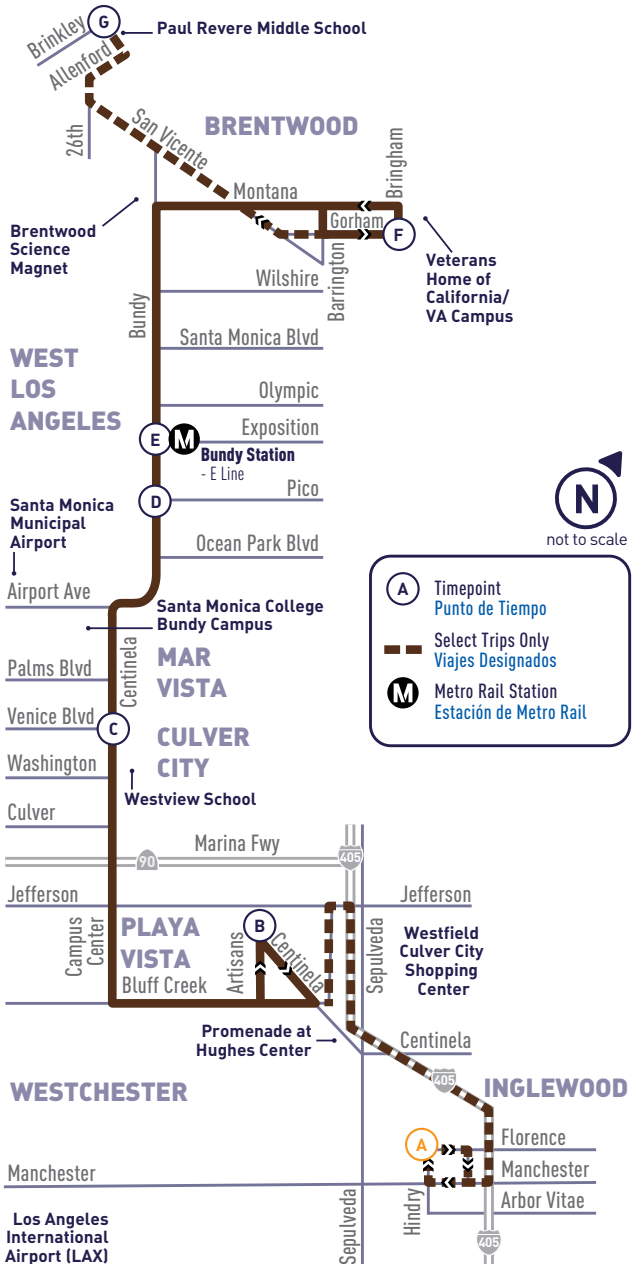

**CENTINELA AVE & BUNDRY DR**

**14**

Trip departs from Hindry Ave. at Florence Ave. (A) at time shown and does not serve Artisans Way at Centinela Ave./ Viaje sale de Hindry Ave. en Florence Ave. (A) a la hora que se muestra y no sirve a Artisans Way y Centinela Ave.

ALL PM  
TIMES IN  
BOLD

ROUTE  
**14**

Trip departs from Hindry Ave. at Florence Ave. (A) at time shown and does not serve Artisans Way at Centinela Ave./Viaje sale de Hindry Ave. en Florence Ave. (A) a la hora que se muestra y no sirve a Artisans Way y Centinela Ave.

Trip departs from Hindry Ave. at Florence Ave. **A** at time shown and does not serve Artisans Way at Centinela Ave./  
Viaje sale de Hindry Ave. en Florence Ave. **A** a la hora mostrada y no sirve a Artisans Way y Centinela Ave.