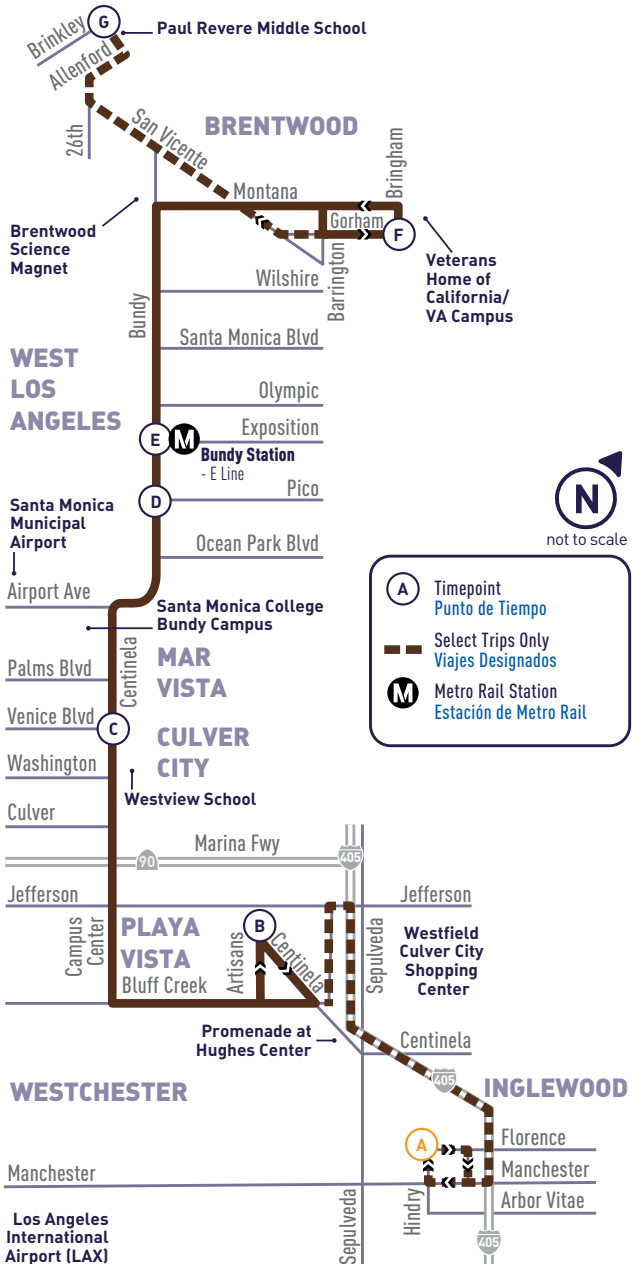

CENTINELA AVE & BUNDRY DR

14