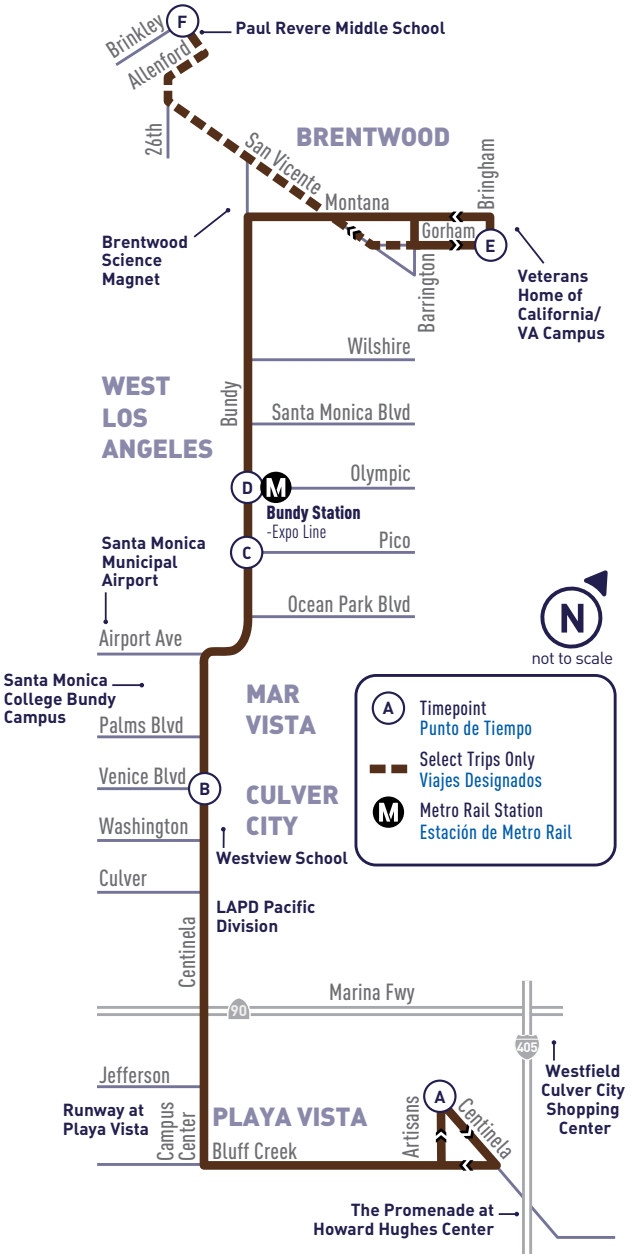

BUNDY DR & CENTINELA AVE

14