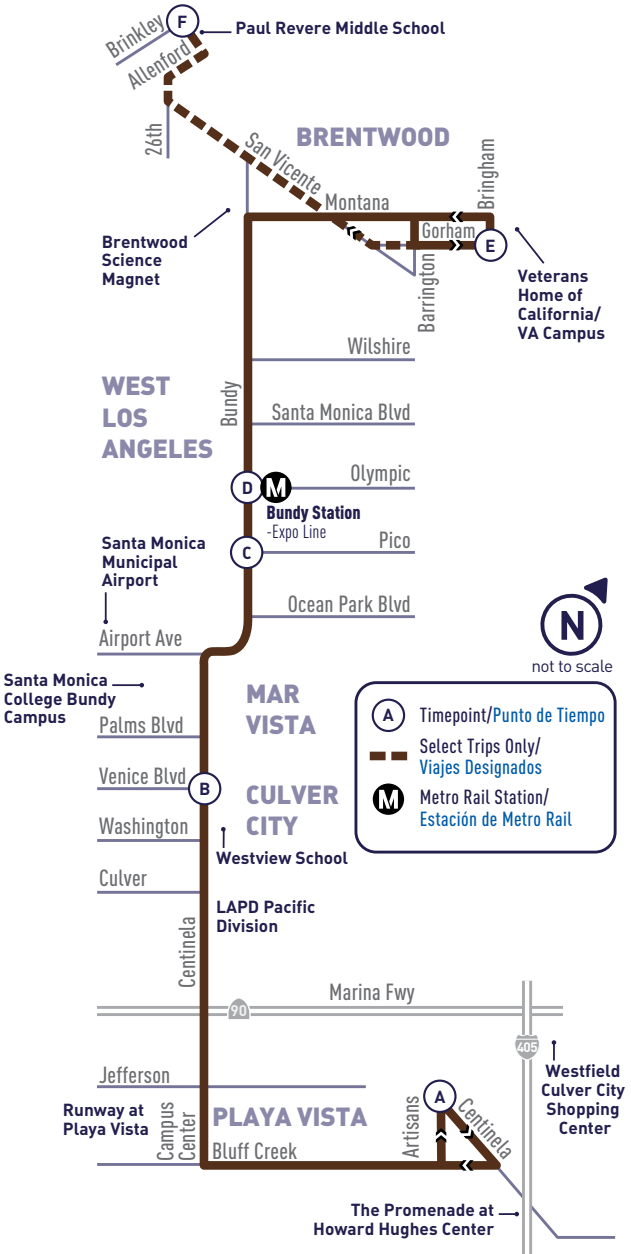

BUNDY DR & CENTINELA AVE

14