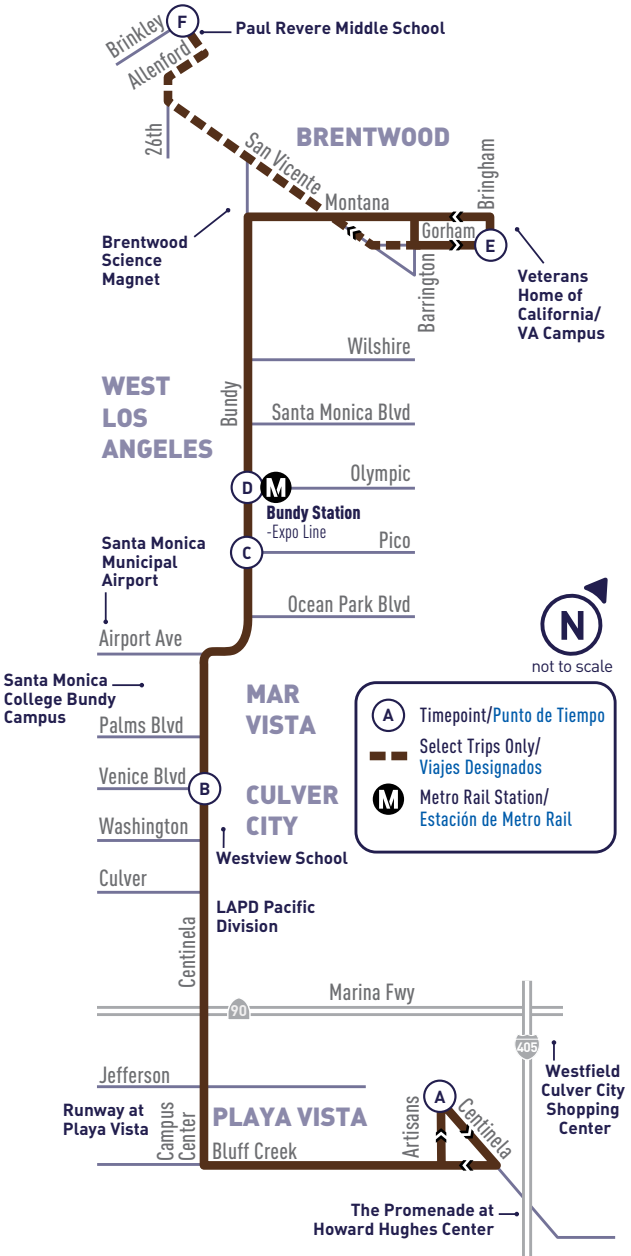

BUNDY DR & CENTINELA AVE

14