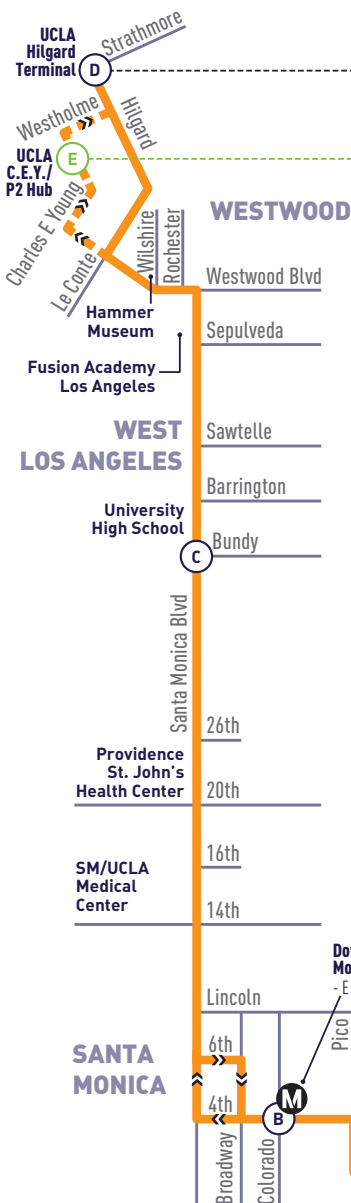

MAIN ST & SANTA MONICA BLVD

1

HILGARD TERMINAL
Buses stop here on weekdays only 6:30am to 8pm.
Autobuses paran aquí solo entre semana de 6:30am a 8pm.

C.E.Y./P2 HUB
Buses stop here on weekdays 8pm to 6:30am and all day on weekends.
Autobuses paran aquí entre semana de 8pm a 6:30am y todo el día los fines de semana.

- **(A)** Timepoint
  Punto de Tiempo
- **(---)** Select Trips Only
  Viajes Designados
- **(M)** Metro Rail Station
  Estación de Metro Rail

not to scale