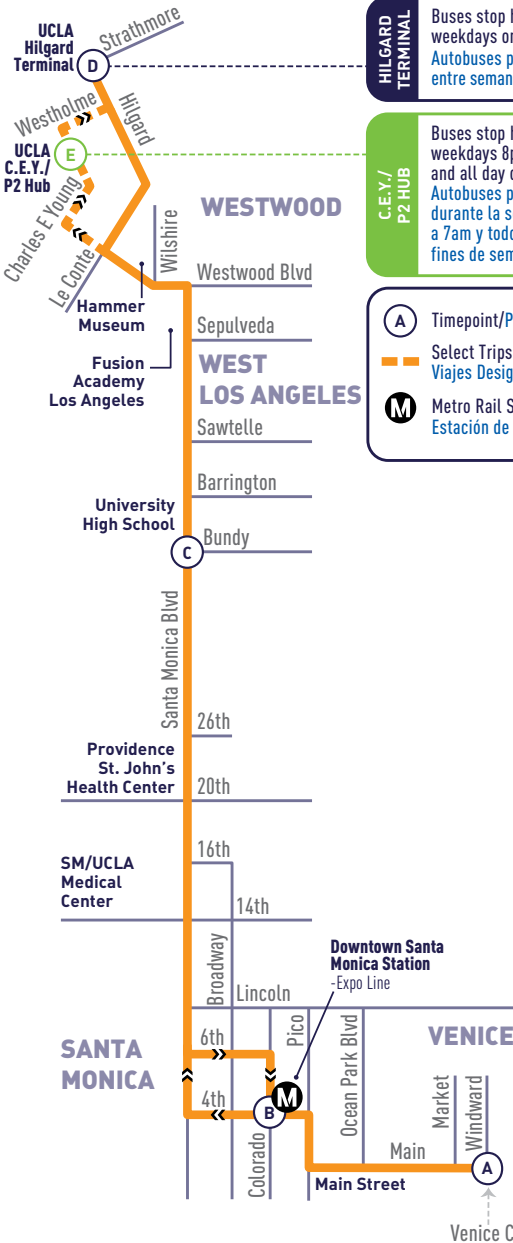

MAIN ST & SANTA MONICA BLVD

1

HILGARD TERMINAL
Buses stop here on weekdays only 7am to 8pm. Autobuses paran aquí solo entre semana de 7am a 8pm.

C.E.Y./P2 HUB
Buses stop here on weekdays 8pm to 7am and all day on weekends. Autobuses paran aquí durante la semana de 8pm a 7am y todo el día los fines de semana.

- **(A)** Timepoint/Punto de Tiempo
- **Orange Arrow** Select Trips Only/Viajes Designados
- **(M)** Metro Rail Station/Estación de Metro Rail