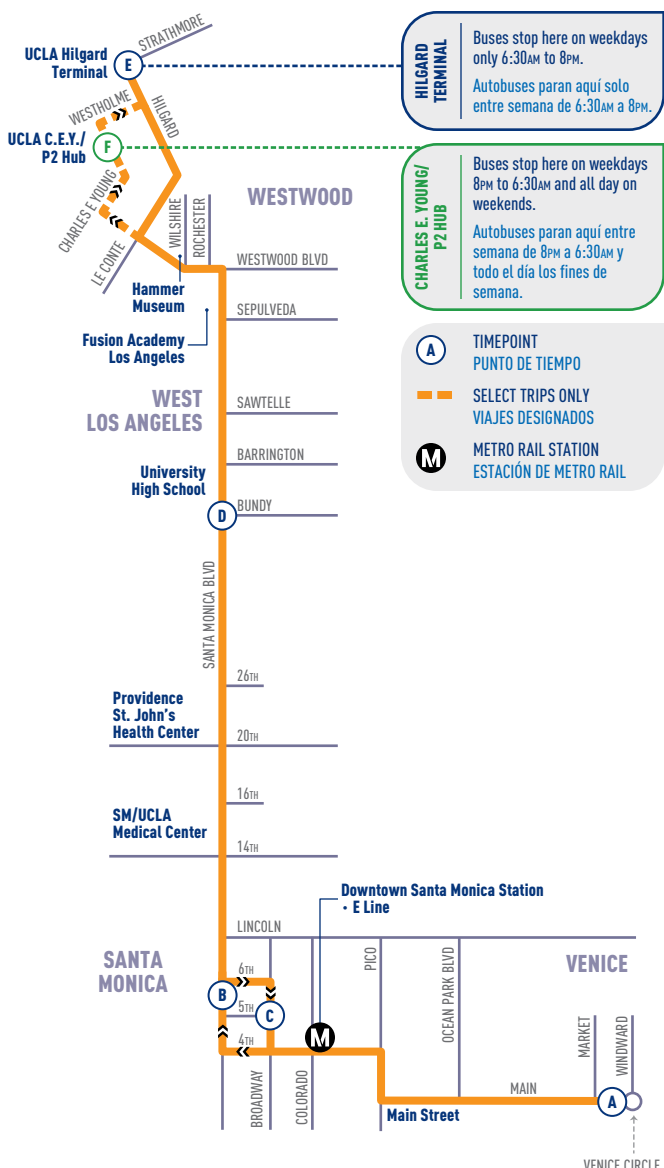

MAIN ST & SANTA MONICA BLVD

HILGARD TERMINAL

Buses stop here on weekdays only 6:30AM to 8PM.
Autobuses paran aquí solo entre semana de 6:30AM a 8PM.

CHARLES E. YOUNG/ P2 HUB

Buses stop here on weekdays 8PM to 6:30AM and all day on weekends.
Autobuses paran aquí entre semana de 8PM a 6:30AM y todo el día los fines de semana.

- **A** TIMEPOINT
  PUNTO DE TIEMPO
- **—** SELECT TRIPS ONLY
  VIAJES DESIGNADOS
- **M** METRO RAIL STATION
  ESTACIÓN DE METRO RAIL

NOT TO SCALE