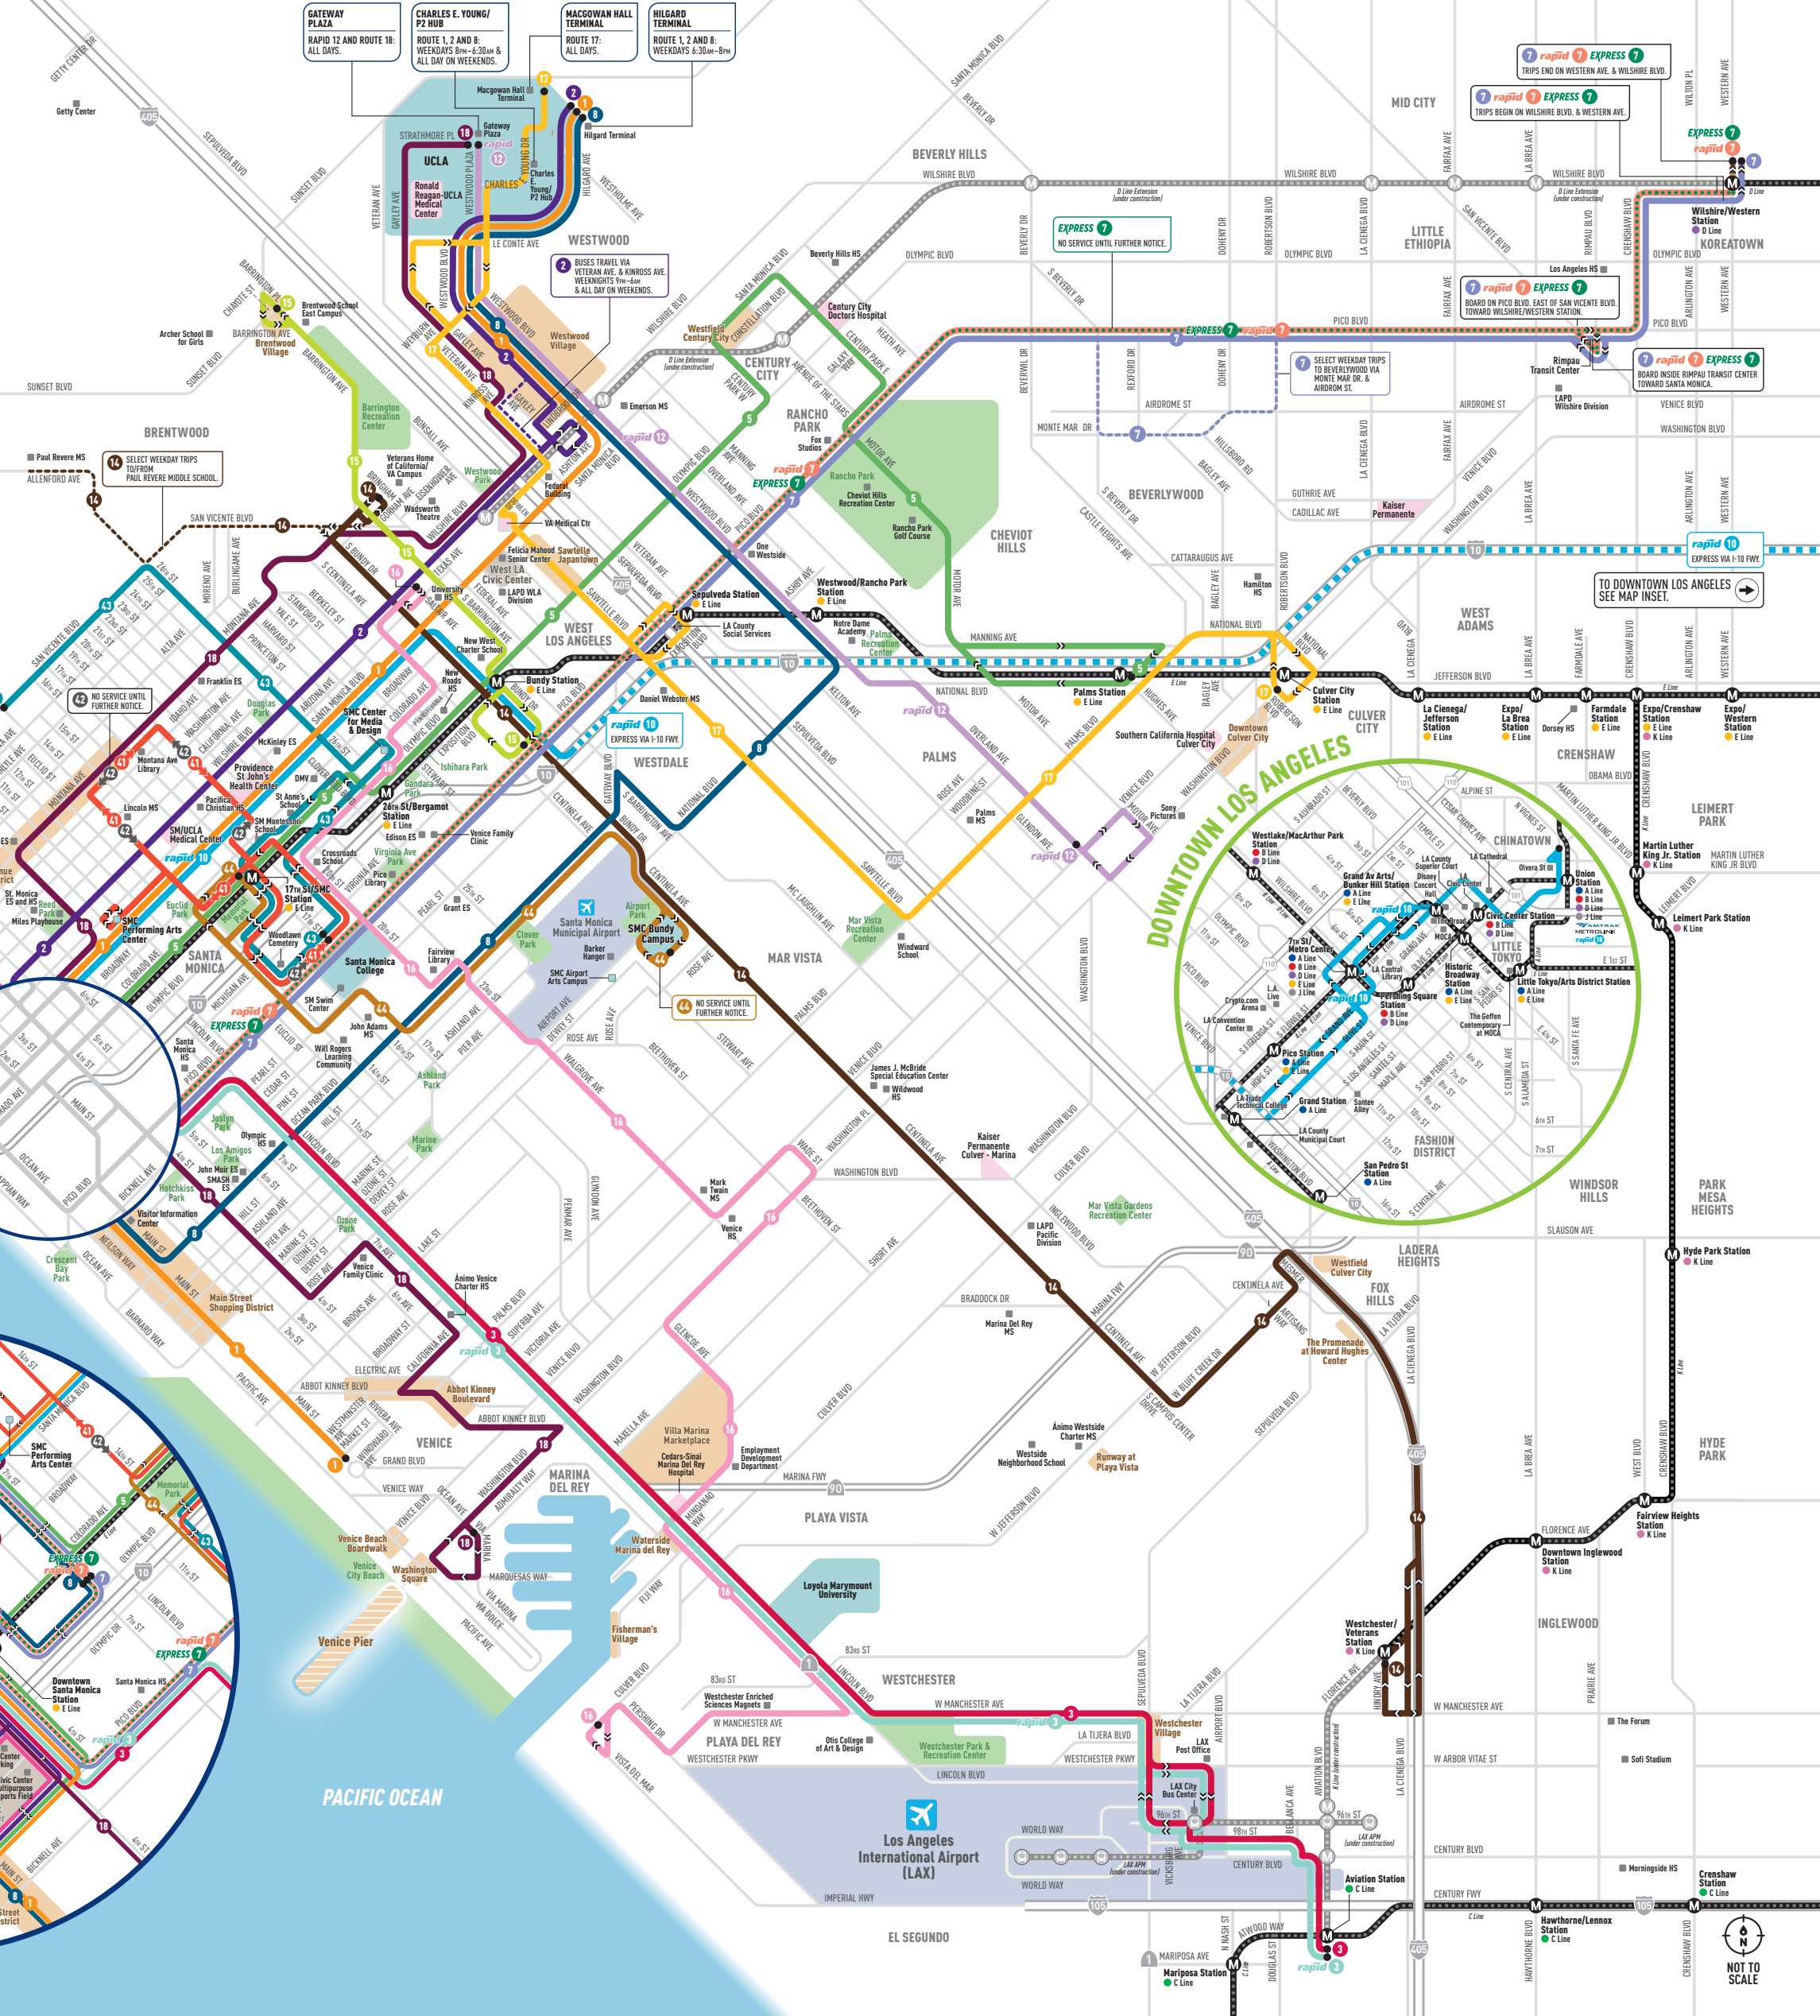

**IMPORTANT | IMPORTANTE**  
**NO SERVICE UNTIL FURTHER NOTICE**  
**FUERA DE SERVICIO HASTA NUEVO AVISO**  
**EXPRESS 7**

**LEGEND | LEYENDA**

**BIG BLUE BUS ROUTES | RUTAS DE BIG BLUE BUS**

<b>1</b> MAIN ST & SANTA MONICA BLVD	<b>rapid 10</b> DOWNTOWN LOS ANGELES FREEWAY EXPRESS *
<b>2</b> WILSHIRE BLVD	<b>rapid 12</b> OCEAN PARK BLVD & UCLA/WESTWOOD
<b>3</b> LINCOLN BLVD	<b>rapid 14</b> CENTINELA AVE & BUNDY DR
<b>rapid 5</b> LINCOLN BLVD RAPID *	<b>rapid 15</b> BARRINGTON AVE *
<b>5</b> OLYMPIC BLVD - CENTURY CITY *	<b>rapid 16</b> PLAZA DEL REY - WILSHIRE BLVD/BUNDY DR *
<b>7</b> PICO BLVD	<b>rapid 17</b> PALMS - VA MEDICAL CENTER - UCLA
<b>rapid 7</b> PICO BLVD RAPID *	<b>rapid 18</b> MARINA DEL REY - ABBOT KINNEY - UCLA
<b>EXPRESS 7</b> PICO BLVD EXPRESS *	<b>rapid 41</b> SMC - 17th ST STATION - MONTANA 41 CLOCKWISE *
<b>rapid 7 &amp; EXPRESS 7</b> USE SAME ROUTE	<b>rapid 42</b> SMC - 17th ST STATION - MONTANA 42 COUNTERCLOCKWISE *
<b>8</b> OCEAN PARK BLVD & UCLA/WESTWOOD	<b>rapid 43</b> SAN VICENTE BLVD - 26th ST - SMC *
<b>9</b> PACIFIC PALISADES	<b>rapid 44</b> OCEAN PARK - SMC - 17th ST STATION *

**OTHER SYMBOLS | OTROS SIMBOLOS**

<b>M</b> METRO RAIL STATION	<b>P</b> PARK
<b>M</b> FUTURE METRO RAIL STATION	<b>A</b> AIRPORT
<b>U</b> UNIVERSITY/COLLEGE	<b>H</b> HOSPITAL/MEDICAL CENTER
<b>LA</b> AUTOMATED PEOPLE MOVER (APM) RAIL STATION	<b>S</b> SHOPPING/COMMERCIAL AREA
<b>R</b> RAIL LINE	<b>C</b> CIVIC CENTER
<b>F</b> FUTURE RAIL LINE	<b>U</b> UNIVERSITY/COLLEGE
<b>T</b> TERMINUS	<b>U</b> UNIVERSITY/COLLEGE
<b>FS</b> FREEWAY SERVICE	<b>H</b> HOSPITAL/MEDICAL CENTER
<b>ST</b> SELECT TRIPS ONLY	<b>S</b> SHOPPING/COMMERCIAL AREA
<b>APM</b> AUTOMATED PEOPLE MOVER (APM)	<b>C</b> CIVIC CENTER
<b>P</b> POINT OF INTEREST	<b>U</b> UNIVERSITY/COLLEGE

# SYSTEM MAP

bigbluebus.com | 310.451.5444 | EFFECTIVE DECEMBER 17, 2023

**big blue bus**