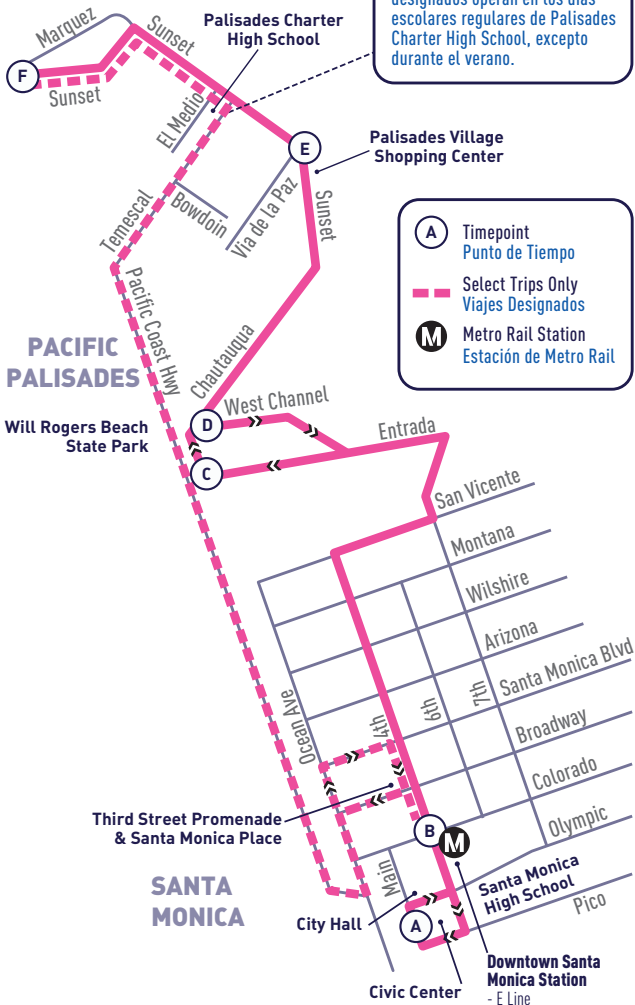

PACIFIC
PALISADES

9

not to scale

EXPRESS TRIPS TO/FROM
PALISADES CHARTER HS
VIAJES EXPRESS HACIA/DE
PALISADES CHARTER HS

Select weekday express trips operate on regular school days at Palisades Charter High School, except during summer.

Viajes express entre semana designados operan en los días escolares regulares de Palisades Charter High School, excepto durante el verano.