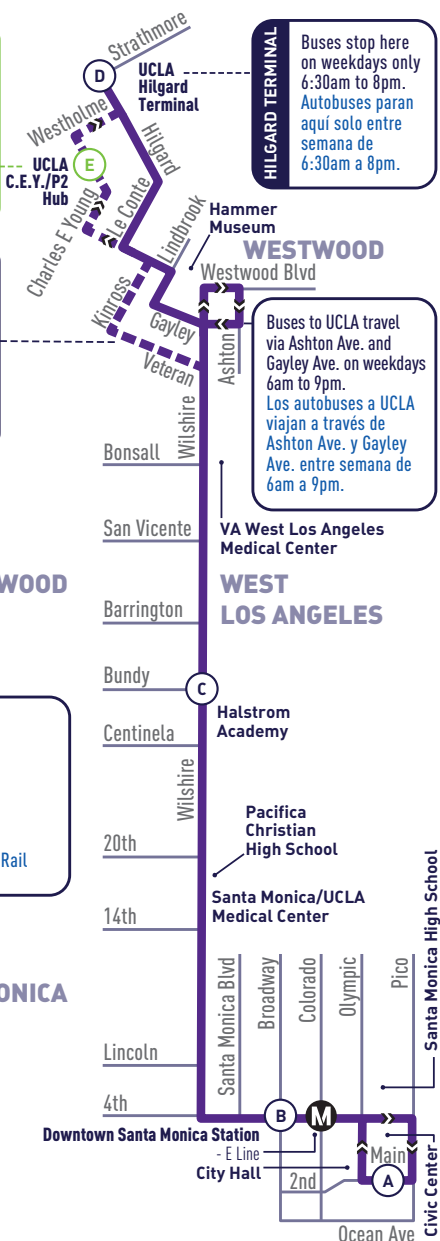

**WILSHIRE
BLVD**

2

C.E.Y./P2 HUB

Buses stop here on weekdays 8pm to 6:30am and all day on weekends. Autobuses paran aquí entre semana de 8pm a 6:30am y todo el día los fines de semana.

Buses travel via Veteran Ave. & Kinross Ave. on weeknights 9pm to 6am and all day on weekends. Autobuses viajan en Veteran Ave. & Kinross Ave. noches de semana de 9pm a 6am y todo el día los fines de semana.

HILGARD TERMINAL

Buses stop here on weekdays only 6:30am to 8pm. Autobuses paran aquí solo entre semana de 6:30am a 8pm.

BRENTWOOD

- **(A)** Timepoint
  Punto de Tiempo
- **(M)** Metro Rail Station
  Estación de Metro Rail
- **—** Select Trips Only
  Viajes Designados

SANTA MONICA