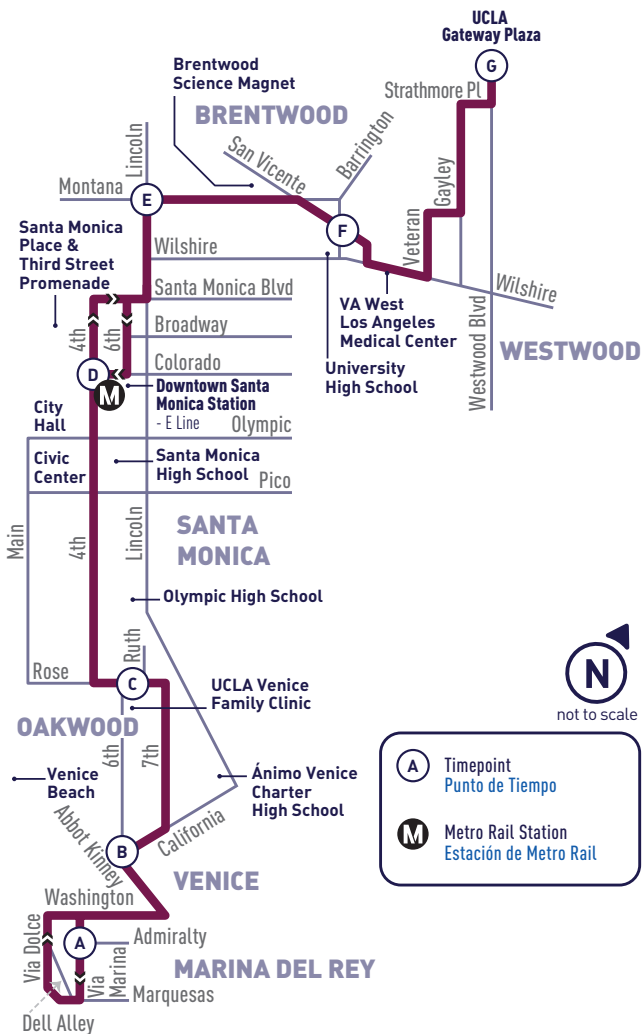

MARINA DEL REY -
ABBOT KINNEY -
UCLA

18