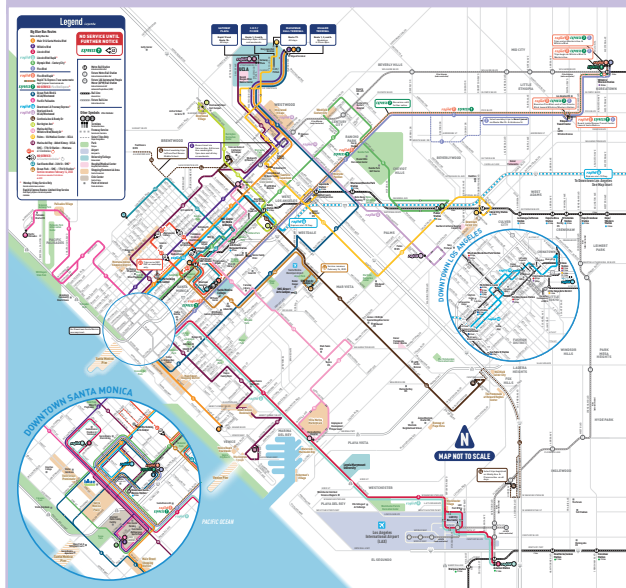

NEED A SYSTEM MAP? ¿NECESITA UN MAPA DEL SISTEMA?

DOWNLOAD OUR SYSTEM MAP AT:
DESCARGUE NUESTRO MAPA DEL SISTEMA EN:
bigbluebus.com/systemmap