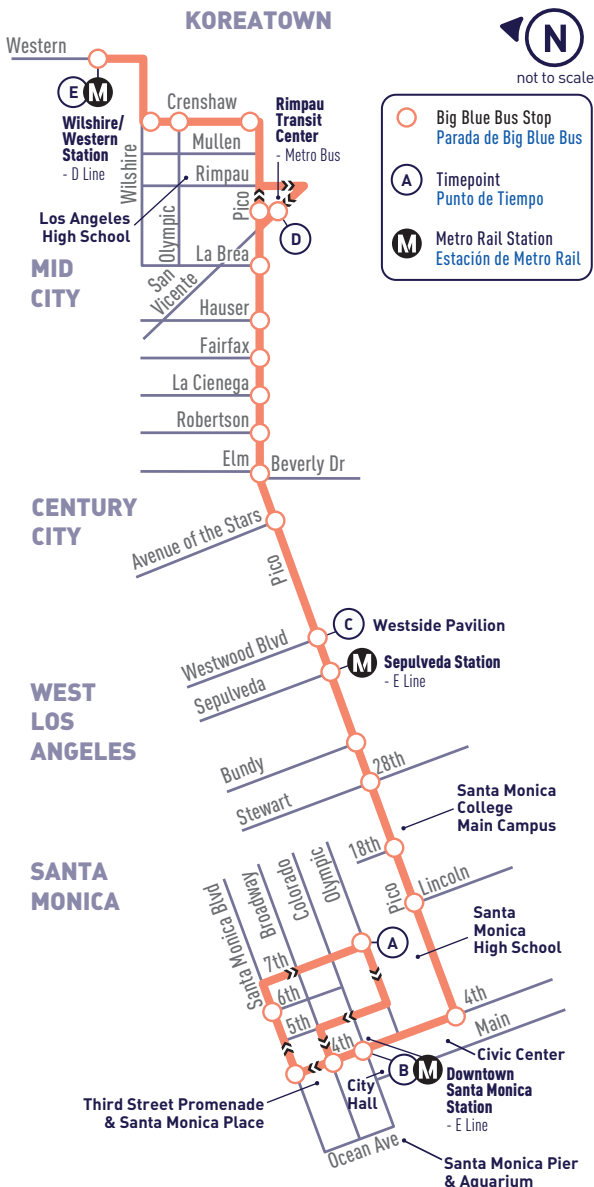

PICO BLVD

rapid 7

MONDAY - FRIDAY SERVICE ONLY
SERVICIO DE LUNES - VIERNES
SOLAMENTE