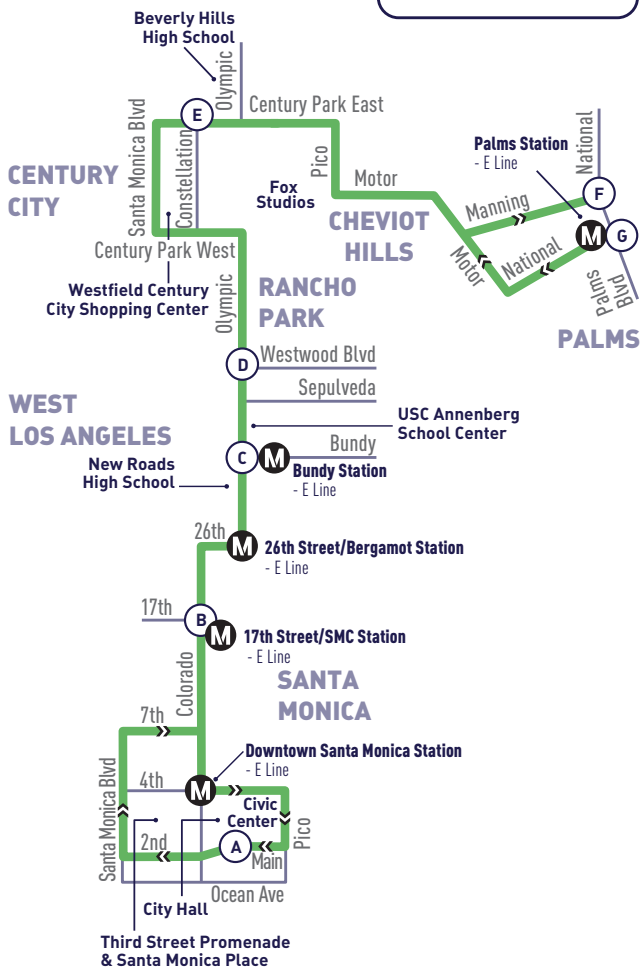

OLYMPIC BLVD -
CENTURY CITY

5

MONDAY - FRIDAY SERVICE ONLY
SERVICIO DE LUNES - VIERNES
SOLAMENTE

not to scale

- **A** Timepoint
  Punto de Tiempo
- **M** Metro Rail Station
  Estación de Metro Rail