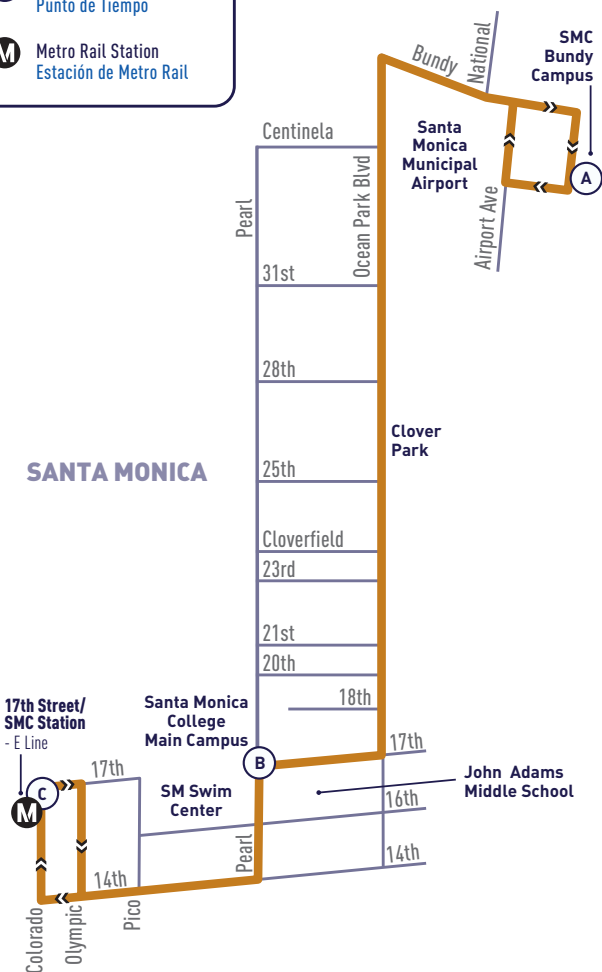

OCEAN PARK – SMC
– 17TH ST STATION

44

SERVICE RESUMES FEBRUARY 14, 2022.

EL SERVICIO DE REANUDA
EL 14 DE FEBRERO DE 2022.

not to scale

- **A** Timepoint
  Punto de Tiempo
- **M** Metro Rail Station
  Estación de Metro Rail

WEST LOS ANGELES

SANTA MONICA