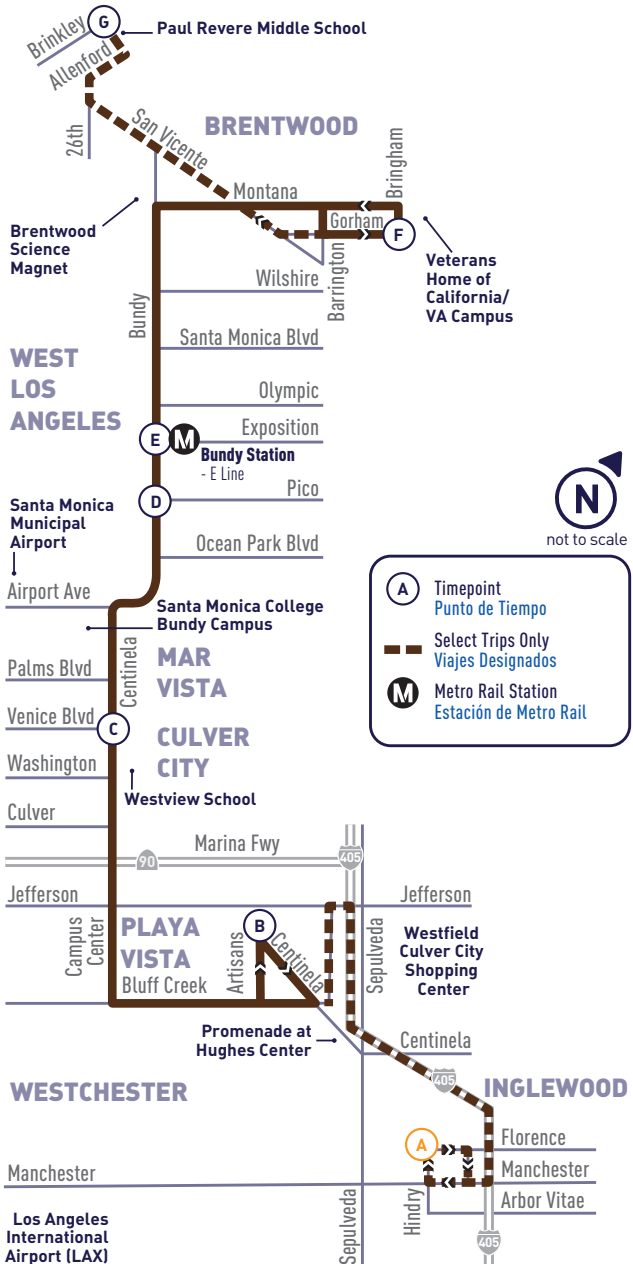

CENTINELA AVE & BUNDY DR

14

A Timepoint
Punto de Tiempo
 Select Trips Only
Viajes Designados
M Metro Rail Station
Estación de Metro Rail