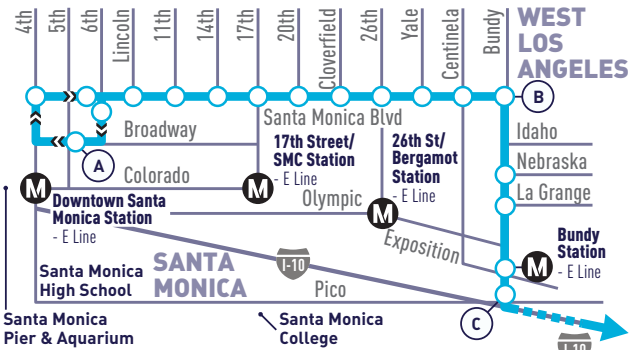

**DOWNTOWN LA
FREEWAY EXPRESS**

**rapid
10**

**MONDAY - FRIDAY SERVICE ONLY
NO OFF-PEAK SERVICE
SERVICIO DE LUNES - VIERNES SOLAMENTE
NO HAY SERVICIO DURANTE HORAS NO PICO**

DOWNTOWN LOS ANGELES DETAIL

- **(A)** Timepoint
  Punto de Tiempo
- **—** Freeway Travel
  Viajes por la Autopista
- **(M)** Metro Rail Station
  Estación de Metro Rail

- **(○)** Big Blue Bus Stop
  Parada de Big Blue Bus
- **(+)** Pick Up Only Stop
  Parada Solo de Subida
- **(-)** Drop Off Only Stop
  Parada Solo de Salida