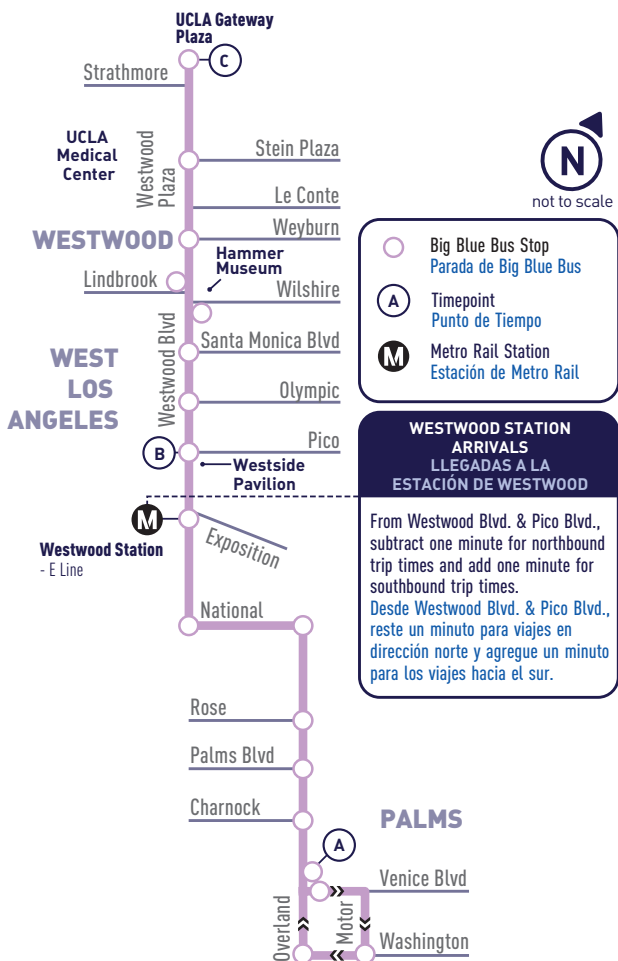

ALL PM
TIMES IN
BOLD

RAPID
10

OVERLAND AVE &
UCLA/WESTWOOD

rapid 12

PALMS TO UCLA/WESTWOOD

WEEKDAY
DURANTE LA SEMANA

Overland & Venice (A)	Westwood & Pico (B)	UCLA Gateway Plaza (C)
5:31	5:38	5:50
5:43	5:50	6:02
5:55	6:02	6:14
6:07	6:14	6:26
6:19	6:26	6:40
6:31	6:38	6:52
6:43	6:50	7:04
6:53	7:01	7:15
7:03	7:13	7:29
7:13	7:23	7:39
7:23	7:33	7:49
7:33	7:44	8:00
7:43	7:54	8:10
7:53	8:04	8:20
8:03	8:14	8:30
8:13	8:24	8:40
8:23	8:34	8:50
8:33	8:44	9:00
8:44	8:53	9:08
8:57	9:06	9:21
9:10	9:19	9:34
9:23	9:32	9:47