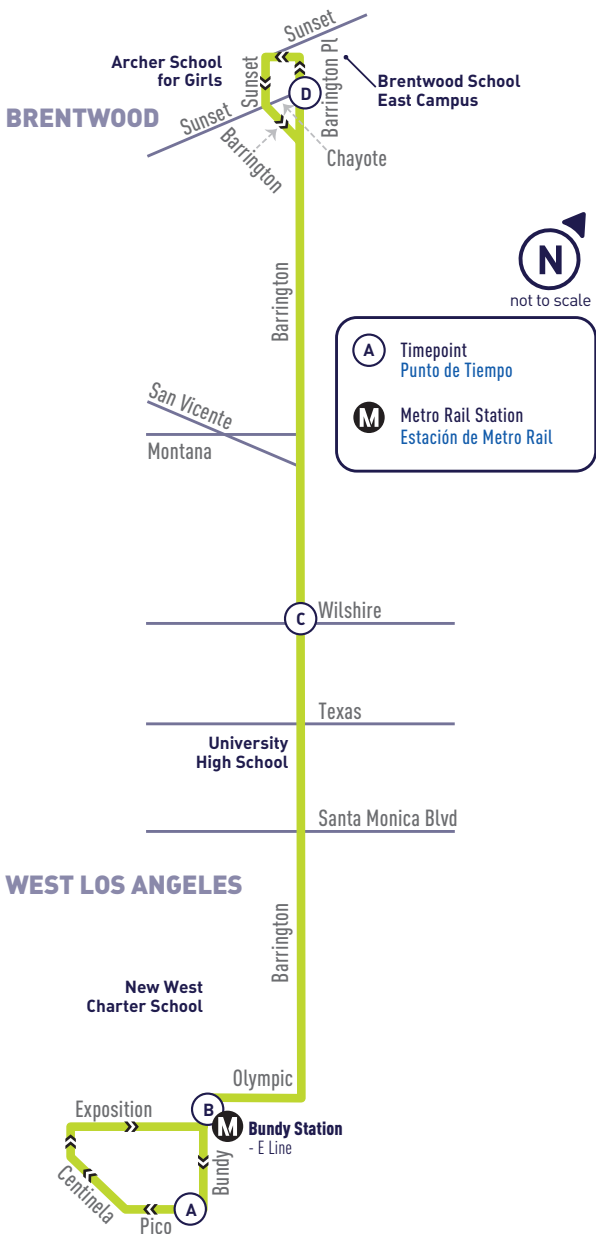

WEST LOS ANGELES TO BRENTWOOD

**WEEKDAY
DURANTE LA SEMANA**

A Pico & Bundy	B Bundy & Olympic (Bundy Station)	C Barrington & Wilshire	D Barrington & Place & Chayote
6:44	6:47	6:52	6:59
7:32	7:35	7:42	7:50
8:27	8:30	8:37	8:45
9:20	9:23	9:29	9:37
10:13	10:16	10:22	10:30
11:03	11:06	11:12	11:20
11:56	11:59	12:05	12:15
12:46	12:49	12:55	1:05
1:38	1:41	1:47	1:57
2:30	2:33	2:40	2:50
3:30	3:33	3:40	3:50
4:40	4:43	4:50	5:00
5:45	5:48	5:55	6:05
6:45	6:48	6:55	7:04