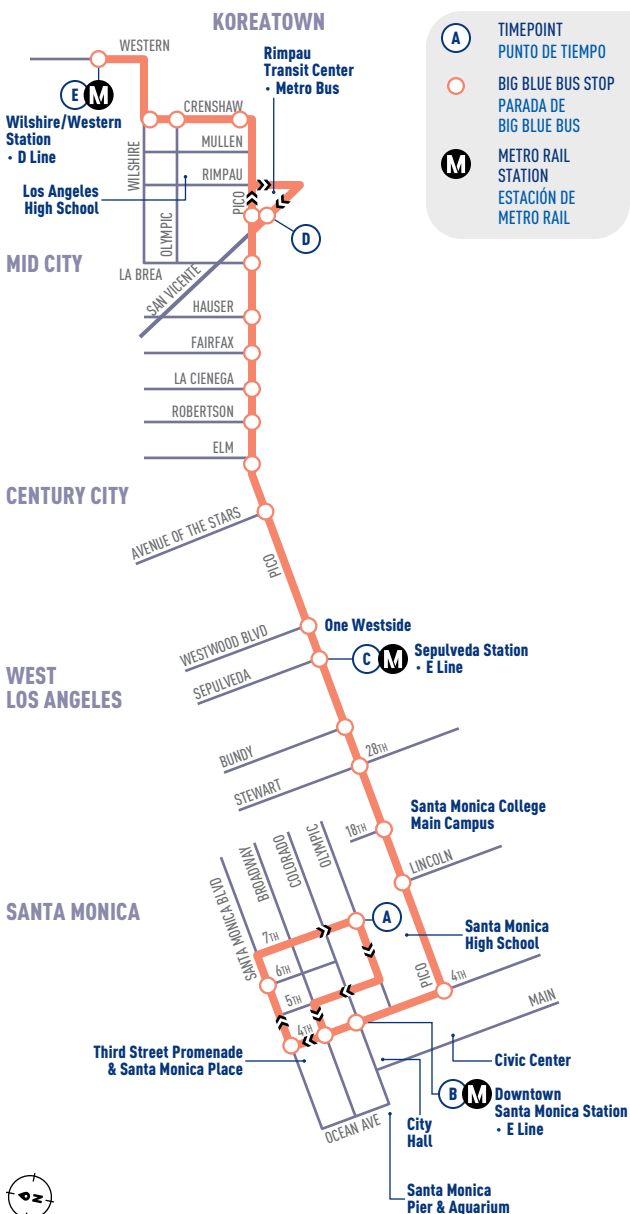

7

rapid

PICO BLVD

MONDAY-FRIDAY SERVICE ONLY
SERVICIO SÓLO DE LUNES A VIERNES

NOT TO SCALE

EFFECTIVE MAY 5, 2024

DOWNTOWN SANTA MONICA
TO WILSHIRE/WESTERN STATION D LINE

7 TH & OLYMPIC (A)	4 TH & SANTA MONICA PLACE (DOWNTOWN SANTA MONICA STATION)	PICO & SEPULVEDA (SEPULVEDA STATION)	WESTERN & WILSHIRE (WILSHIRE/ WESTERN STATION)
6:40	6:44	7:00	7:37
7:00	7:04	7:20	7:57
7:20	7:24	7:40	8:17
7:40	7:44	8:00	8:37
8:00	8:04	8:24	9:02
8:20	8:24	8:44	9:22
8:40	8:44	9:04	9:42
9:00	9:04	9:24	10:02
9:20	9:24	9:44	10:22
9:40	9:44	10:04	10:42
10:00	10:04	10:24	11:02
10:20	10:24	10:44	11:22
10:40	10:44	11:04	11:42
11:00	11:04	11:24	12:02
11:20	11:24	11:44	12:22
11:40	11:44	12:04	12:42
12:00	12:04	12:24	1:02
12:20	12:24	12:44	1:22
12:40	12:44	1:04	1:42
1:00	1:04	1:27	2:07
1:20	1:24	1:47	2:27
1:40	1:44	2:07	2:47
2:00	2:04	2:28	3:09
2:15	2:19	2:43	3:24
2:30	2:34	2:58	3:39
2:45	2:49	3:13	3:54
3:00	3:04	3:39	4:27
3:15	3:19	3:54	4:42
3:30	3:34	4:09	4:57
3:45	3:49	4:24	5:12
4:00	4:04	4:39	5:27
4:15	4:19	4:54	5:42
4:30	4:34	5:09	5:57
4:45	4:49	5:24	6:12
5:00	5:04	5:39	6:27
5:20	5:24	5:59	6:47
5:40	5:44	6:15	7:02
6:02	6:06	6:37	7:24
6:23	6:27	6:58	7:45
6:50	6:54	7:12	7:47