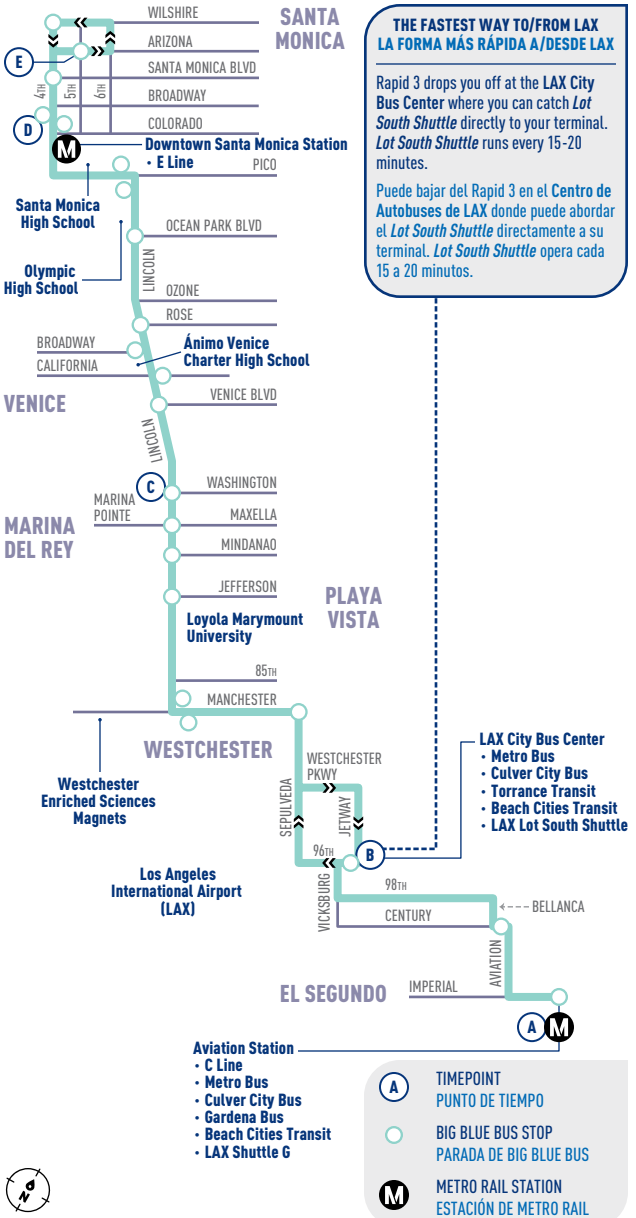

LINCOLN BLVD

rapid

3

MONDAY-FRIDAY SERVICE ONLY | NO OFF-PEAK SERVICE
 SERVICIO SÓLO DE LUNES A VIERNES | NO HAY SERVICIO DURANTE HORAS NO PICO

WEEKDAY | DURANTE LA SEMANA

AVIATION STATION C LINE TO DOWNTOWN SANTA MONICA

| AVIATION STATION (BAY 1) | LAX CITY BUS CENTER (BAY 1) | LINCOLN & WASHINGTON | ARIZONA & 5 TH |
|--------------------------|-----------------------------|----------------------|---------------------------|
| A | B | C | E |
| 7:05 | 7:14 | 7:32 | 7:53 |
| 7:20 | 7:29 | 7:53 | 8:20 |
| 7:35 | 7:44 | 8:08 | 8:35 |
| 7:50 | 7:59 | 8:23 | 8:50 |
| 8:05 | 8:14 | 8:38 | 9:05 |

DOWNTOWN SANTA MONICA
TO AVIATION STATION C LINE

| ARIZONA & 5 TH (E) | 4 TH & SANTA MONICA PLACE (DOWNTOWN SANTA MONICA STATION) (D) | LINCOLN & WASHINGTON (C) | LAX CITY BUS CENTER (BAY 13) (B) | AVIATION STATION (A) |
|----------------------------------|--|-----------------------------|--|-------------------------|
| NO MORNING OR MIDDAY SERVICE | | | | |
| 3:10 | 3:17 | 3:48 | 4:17 | 4:25 |
| 3:25 | 3:32 | 4:03 | 4:32 | 4:40 |
| 3:55 | 4:02 | 4:33 | 5:02 | 5:10 |
| 5:10 | 5:17 | 5:48 | 6:17 | 6:25 |

GOOD BUS KARMA
Say No To Sprawl

Your bag belongs on your lap,
not on the seat next to you.