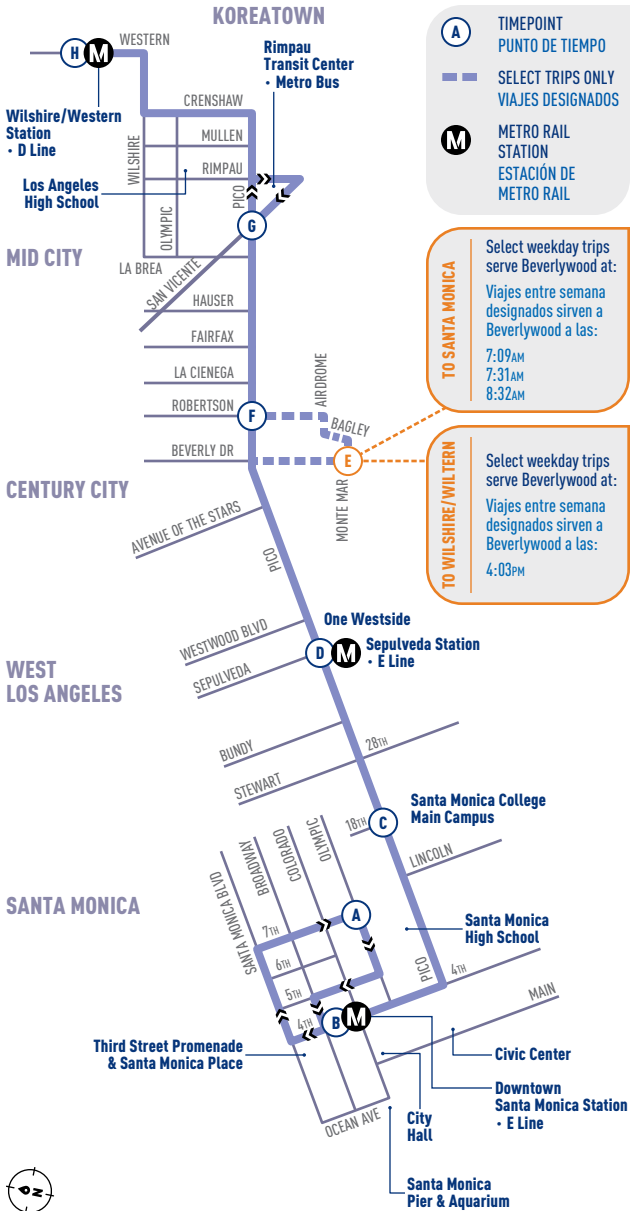

PICO BLVD

A TIMEPOINT
 PUNTO DE TIEMPO

--- SELECT TRIPS ONLY
 VIAJES DESIGNADOS

M METRO RAIL
 STATION
 ESTACIÓN DE METRO RAIL

TO SANTA MONICA

Select weekday trips serve Beverlywood at:
 Viajes entre semana designados sirven a Beverlywood a las:
 7:09AM
 7:31AM
 8:32AM

TO WILSHIRE/WILTERN

Select weekday trips serve Beverlywood at:
 Viajes entre semana designados sirven a Beverlywood a las:
 4:03PM

NOT TO SCALE

WEEKDAY | DURANTE LA SEMANA

DOWNTOWN SANTA MONICA TO WILSHIRE/WESTERN STATION D LINE