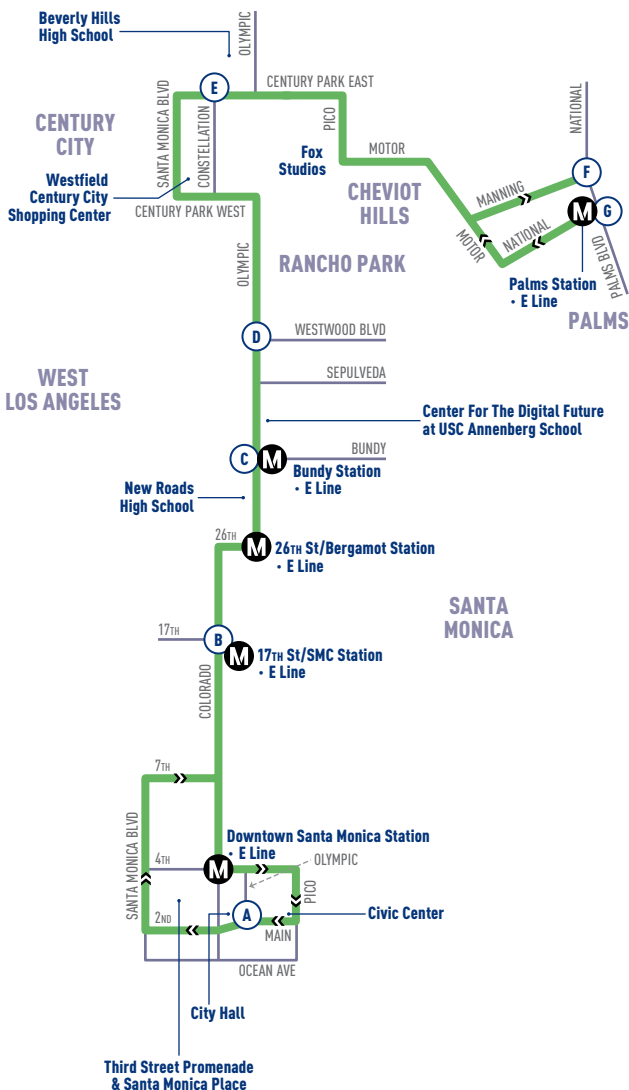

## OLYMPIC BLVD - CENTURY CITY

MONDAY-FRIDAY SERVICE ONLY  
SERVICIO SÓLO DE LUNES A VIERNES

NOT TO SCALE

TIMEPOINT  
PUNTO DE TIEMPO

METRO RAIL STATION  
ESTACIÓN DE METRO RAIL

SANTA MONICA  
TO PALMS STATION E LINE

MAIN & OLYMPIC <b>A</b>	COLORADO & 17 <sup>TH</sup> (17 <sup>TH</sup> /SANTA MONICA COLLEGE STATION) <b>B</b>	OLYMPIC & BUNDY (BUNDY STATION) <b>C</b>	OLYMPIC & WESTWOOD <b>D</b>	CENTURY PARK EAST & CONSTELLATION <b>E</b>	MANNING & NATIONAL (PALMS STATION) <b>F</b>
7:20	7:30	7:38	7:43	7:53	8:06
8:10	8:22	8:30	8:35	8:45	9:00
9:10	9:22	9:30	9:35	9:45	10:00
10:10	10:22	10:30	10:35	10:45	11:00
11:10	11:22	11:30	11:35	11:45	<b>12:00</b>
<b>12:10</b>	<b>12:22</b>	<b>12:30</b>	<b>12:40</b>	<b>12:50</b>	<b>1:05</b>
<b>1:10</b>	<b>1:22</b>	<b>1:30</b>	<b>1:40</b>	<b>1:50</b>	<b>2:05</b>
<b>2:10</b>	<b>2:22</b>	<b>2:30</b>	<b>2:40</b>	<b>2:50</b>	<b>3:05</b>
<b>3:05</b>	<b>3:17</b>	<b>3:27</b>	<b>3:39</b>	<b>3:51</b>	<b>4:10</b>
<b>3:55</b>	<b>4:07</b>	<b>4:17</b>	<b>4:30</b>	<b>4:43</b>	<b>5:05</b>
<b>4:50</b>	<b>5:02</b>	<b>5:12</b>	<b>5:25</b>	<b>5:38</b>	<b>6:00</b>
<b>5:53</b>	<b>6:05</b>	<b>6:15</b>	<b>6:28</b>	<b>6:41</b>	<b>7:03</b>

ROUTE 5 DOES NOT OPERATE ON WEEKENDS OR THE FOLLOWING HOLIDAYS:

LA RUTA 5 NO OPERA LOS FINES DE SEMANA, NI EN LOS SIGUIENTES DÍAS FESTIVOS:

NEW YEAR'S EVE

NEW YEAR'S DAY

MARTIN LUTHER KING JR. DAY

PRESIDENTS' DAY