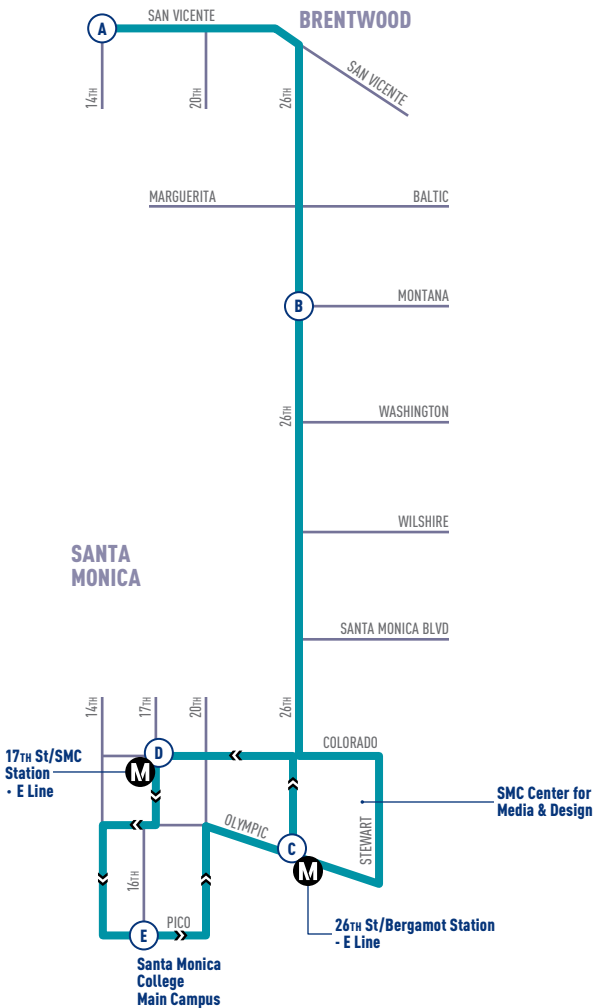

**SAN VICENTE BLVD -
26TH ST -
SMC**

43

**MONDAY-FRIDAY SERVICE ONLY | NO MIDDAY SERVICE
SERVICIO SÓLO DE LUNES A VIERNES | NO HAY SERVICIO DE MEDIODÍA**

- A** TIMEPOINT
PUNTO DE TIEMPO
- M** METRO RAIL STATION
ESTACIÓN DE METRO RAIL

WEEKDAY | DURANTE LA SEMANA

SMC TO SAN VICENTE BLVD/14TH ST

PICO & 17TH (SANTA MONICA COLLEGE)	OLYMPIC & 26TH (26TH ST/BERGAMOT STATION)	26TH & MONTANA	SAN VICENTE & 14TH
E	C	B	A
6:25	6:29	6:35	6:41
6:55	7:00	7:08	7:15
7:25	7:30	7:38	7:45
7:45	7:50	7:58	8:05
8:15	8:20	8:28	8:35
8:45	8:50	8:58	9:05
9:15	9:20	9:28	9:35
9:45	9:50	9:58	10:05
10:15	10:20	10:28	10:33
NO MIDDAY SERVICE			
1:56	2:01	2:09	2:15
2:56	3:01	3:10	3:18
3:26	3:31	3:40	3:48
3:56	4:01	4:10	4:18
4:26	4:31	4:40	4:48
4:56	5:01	5:10	5:18
5:26	5:31	5:40	5:48

ROUTE 43 DOES NOT OPERATE ON WEEKENDS OR THE FOLLOWING HOLIDAYS:
LA RUTA 43 NO OPERA LOS FINES DE SEMANA, NI EN LOS SIGUIENTES DÍAS FESTIVOS:

NEW YEAR'S EVE	MEMORIAL DAY	DAY AFTER THANKSGIVING
NEW YEAR'S DAY	INDEPENDENCE DAY	CHRISTMAS EVE
MARTIN LUTHER KING JR. DAY	LABOR DAY	CHRISTMAS
PRESIDENTS' DAY	THANKSGIVING DAY	

BE AWARE!

Watch where you stand.
Stay on the sidewalk at
a safe distance until the bus
comes to a complete stop.

SAN VICENTE BLVD/14TH ST
TO SMC

SAN VICENTE & 14TH (A)	26TH & MONTANA (B)	OLYMPIC & 26TH (26TH ST/BERGAMOT STATION) (C)	17TH & COLORADO (17TH ST/ SANTA MONICA COLLEGE STATION) (D)	PICO & 17TH (SANTA MONICA COLLEGE) (E)
6:43	6:47	6:53	6:58	7:02
7:17	7:21	7:28	7:33	7:37
7:47	7:51	7:58	8:04	8:08
8:07	8:11	8:18	8:24	8:28
8:37	8:41	8:48	8:54	8:58
9:07	9:11	9:18	9:24	9:28
9:37	9:41	9:48	9:54	9:58
10:07	10:11	10:18	10:23	10:27
NO MIDDAY SERVICE				
1:14	1:19	1:27	1:32	1:36
2:17	2:22	2:30	2:35	2:39
2:50	2:55	3:03	3:08	3:12
3:20	3:25	3:33	3:38	3:42
3:50	3:55	4:03	4:08	4:12
4:20	4:25	4:33	4:38	4:42
4:50	4:55	5:03	5:08	5:12
5:20	5:25	5:33	5:38	5:42
5:50	5:55	6:03	6:08	6:12