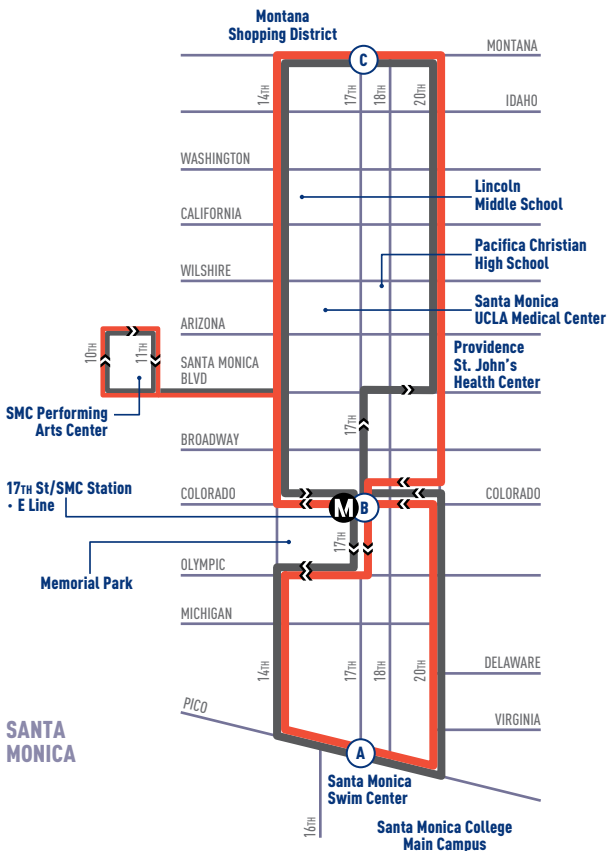

**SMC -
17TH ST STATION -
MONTANA AVE**

ROUTE 41: MONDAY-FRIDAY SERVICE ONLY
RUTA 41: SERVICIO SÓLO DE LUNES A VIERNES

ROUTE 42: NO SERVICE UNTIL FURTHER NOTICE
RUTA 42: FUERA DE SERVICIO HASTA NUEVO AVISO

- A** TIMEPOINT
PUNTO DE TIEMPO
- M** METRO RAIL STATION
ESTACIÓN DE METRO RAIL
- 41** → 41 CLOCKWISE
DEXTRORSO
- ← **42** 42 COUNTERCLOCKWISE
SINISTRORSUM

PICO & 17TH (SANTA MONICA COLLEGE)	17TH & COLORADO (17TH ST/ SANTA MONICA COLLEGE STATION)	MONTANA & 17TH	17TH & COLORADO (17TH ST/ SANTA MONICA COLLEGE STATION)	PICO & 17TH (SANTA MONICA COLLEGE)
A	B	C	B	A
6:20	6:23	6:30	6:37	6:41
6:40	6:44	6:53	7:01	7:05
7:00	7:05	7:14	7:23	7:27
7:20	7:25	7:34	7:43	7:47
7:40	7:46	7:55	8:05	8:09
8:00	8:06	8:15	8:25	8:29
8:20	8:26	8:35	8:45	8:49
8:40	8:46	8:55	9:05	9:09
9:00	9:06	9:15	9:25	9:29
9:20	9:25	9:34	9:44	9:48
9:40	9:45	9:54	10:04	10:08
10:00	10:05	10:14	10:24	10:28
10:20	10:25	10:34	10:44	10:48
10:40	10:45	10:54	11:04	11:08
11:00	11:05	11:14	11:24	11:28
11:20	11:25	11:34	11:44	11:48
11:40	11:45	11:54	12:04	12:08
12:00	12:05	12:14	12:24	12:28
12:20	12:25	12:34	12:44	12:48
12:40	12:45	12:54	1:04	1:08
1:00	1:05	1:14	1:24	1:28
1:20	1:25	1:34	1:44	1:48
1:40	1:45	1:54	2:04	2:08
2:00	2:05	2:14	2:24	2:28
2:20	2:25	2:35	2:45	2:49
2:40	2:45	2:55	3:05	3:09
3:00	3:06	3:17	3:27	3:31
3:20	3:26	3:37	3:47	3:51
3:40	3:46	3:57	4:07	4:11
4:00	4:06	4:17	4:27	4:31
4:20	4:26	4:37	4:47	4:51
4:40	4:46	4:57	5:07	5:11
5:00	5:06	5:17	5:27	5:31
5:20	5:26	5:37	5:47	5:51
5:40	5:45	5:55	6:04	6:08
6:00	6:05	6:15	6:24	6:28
6:20	6:25	6:35	6:44	6:48
6:40	6:45	6:54	7:02	7:06

WEEKDAY | DURANTE LA SEMANA

SMC → 17TH ST STATION E LINE →
MONTANA AVE

42 ↻

NO SERVICE UNTIL FURTHER NOTICE
NO HAY SERVICIO HASTA NUEVO AVISO