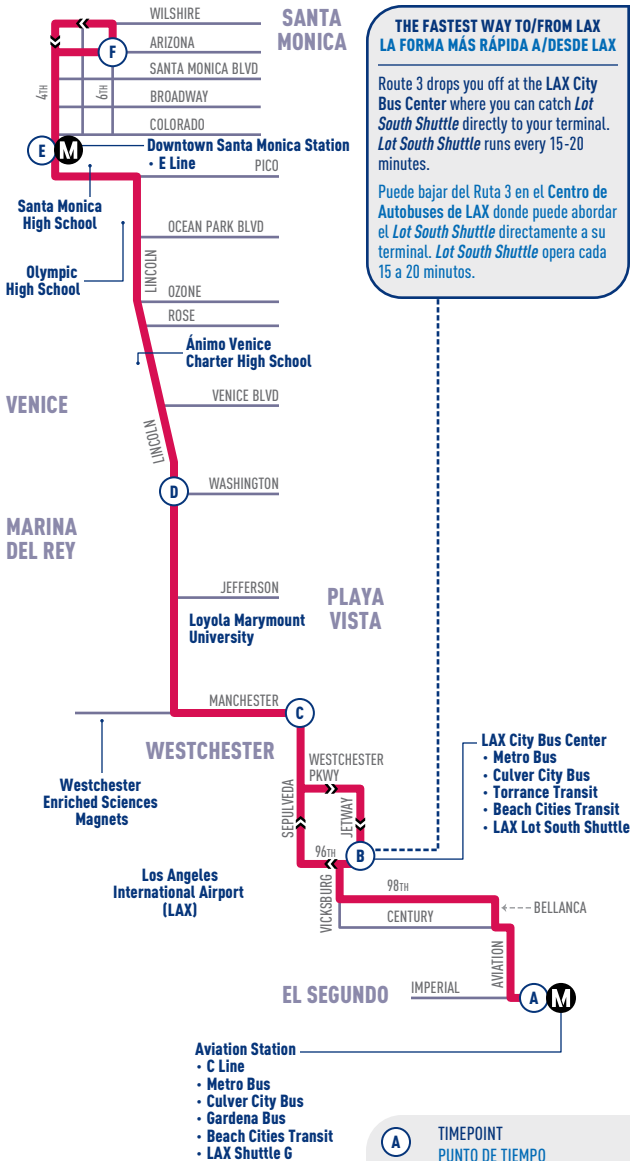

3

LINCOLN BLVD

AVIATION STATION C LINE
TO DOWNTOWN SANTA MONICA

AVIATION STATION (BAY 1) (A)	LAX CITY BUS CENTER (BAY 1) (B)	MANCHESTER & SEPULVEDA (C)	LINCOLN & WASHINGTON (D)	ARIZONA & 5 TH (F)
4:54	5:04	5:08	5:19	5:30
5:07	5:17	5:21	5:32	5:43
5:20	5:30	5:34	5:45	5:56
5:33	5:43	5:47	5:58	6:09
5:46	5:56	6:00	6:14	6:30
5:59	6:09	6:13	6:27	6:43
6:12	6:22	6:26	6:40	6:56
6:25	6:35	6:40	6:55	7:20
6:38	6:48	6:53	7:08	7:33
6:51	7:01	7:06	7:21	7:46
7:04	7:14	7:20	7:41	8:09
7:17	7:27	7:33	7:54	8:22
7:30	7:40	7:47	8:08	8:37
7:43	7:53	8:00	8:21	8:50
7:56	8:06	8:13	8:34	9:03
8:09	8:19	8:26	8:47	9:16
8:22	8:32	8:39	9:00	9:29
8:35	8:45	8:52	9:10	9:38
8:48	8:58	9:05	9:23	9:51
9:01	9:11	9:18	9:36	10:04
9:14	9:24	9:31	9:49	10:17
9:27	9:37	9:44	10:02	10:30
9:40	9:50	9:57	10:15	10:43
THEN SERVICE EVERY 13 MINUTES UNTIL:				
5:52	6:02	6:09	6:27	6:55
6:06	6:15	6:21	6:38	7:01
6:20	6:29	6:35	6:52	7:15
6:35	6:44	6:50	7:07	7:30
6:50	6:59	7:05	7:22	7:45
7:05	7:14	7:20	7:37	8:00
7:20	7:29	7:35	7:52	8:15
7:35	7:44	7:50	8:07	8:30
7:50	7:59	8:05	8:20	8:40
8:05	8:14	8:20	8:35	8:55
8:25	8:34	8:40	8:55	9:15
8:45	8:54	9:00	9:15	9:35
9:05	9:14	9:20	9:35	9:55
9:25	9:33	9:39	9:51	10:06
9:45	9:53	9:59	10:11	10:26
10:05	10:13	10:19	10:31	10:46
10:25	10:33	10:39	10:51	11:06
10:45	10:53	10:59	11:11	11:26