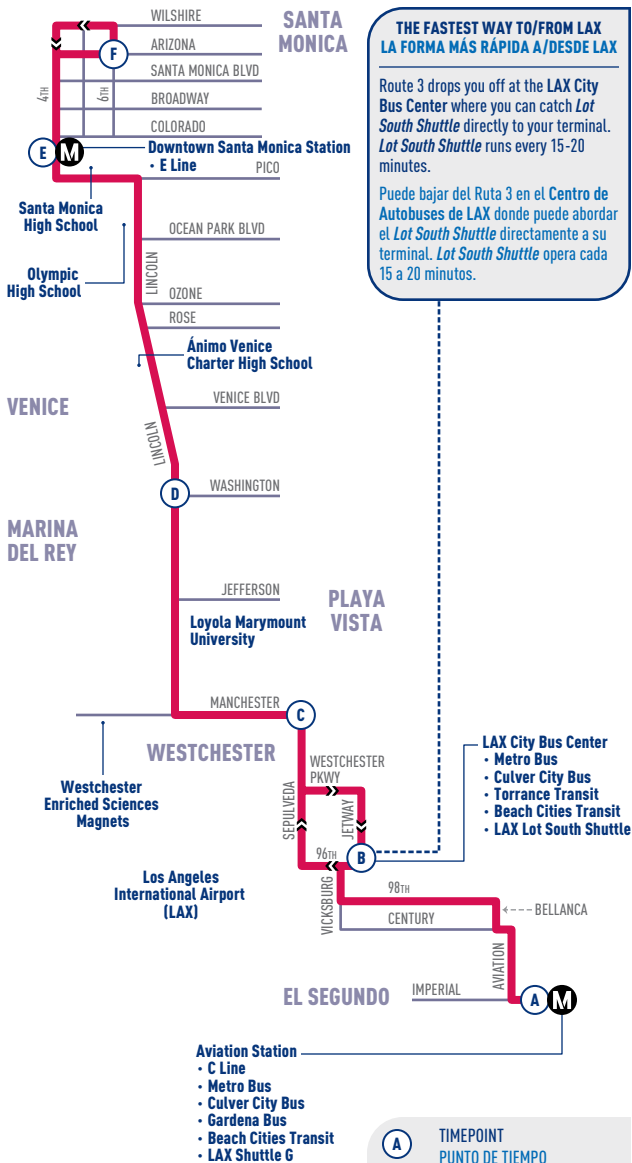

3

LINCOLN BLVD

NOT TO SCALE

AVIATION STATION C LINE
TO DOWNTOWN SANTA MONICA

AVIATION STATION (BAY 1)	LAX CITY BUS CENTER (BAY 1)	MANCHESTER & SEPULVEDA	LINCOLN & WASHINGTON	ARIZONA & 5 TH
A	B	C	D	F
4:54	5:04	5:08	5:19	5:30
5:07	5:17	5:21	5:32	5:43
5:20	5:30	5:34	5:45	5:56
5:33	5:43	5:47	5:58	6:09
5:46	5:56	6:00	6:14	6:30
5:59	6:09	6:13	6:27	6:43
6:12	6:22	6:26	6:40	6:56
6:25	6:35	6:40	6:55	7:20
6:38	6:48	6:53	7:08	7:33
6:51	7:01	7:06	7:21	7:46
7:04	7:14	7:20	7:41	8:09
7:17	7:27	7:33	7:54	8:22
7:30	7:40	7:47	8:08	8:37
7:43	7:53	8:00	8:21	8:50
7:56	8:06	8:13	8:34	9:03
8:09	8:19	8:26	8:47	9:16
8:22	8:32	8:39	9:00	9:29
8:35	8:45	8:52	9:10	9:38
8:48	8:58	9:05	9:23	9:51
9:01	9:11	9:18	9:36	10:04
9:14	9:24	9:31	9:49	10:17
9:27	9:37	9:44	10:02	10:30
9:40	9:50	9:57	10:15	10:43
THEN SERVICE EVERY 13 MINUTES UNTIL:				
5:52	6:02	6:09	6:27	6:55
6:06	6:15	6:21	6:38	7:01
6:20	6:29	6:35	6:52	7:15
6:35	6:44	6:50	7:07	7:30
6:50	6:59	7:05	7:22	7:45
7:05	7:14	7:20	7:37	8:00
7:20	7:29	7:35	7:52	8:15
7:35	7:44	7:50	8:07	8:30
7:50	7:59	8:05	8:20	8:40
8:05	8:14	8:20	8:35	8:55
8:25	8:34	8:40	8:55	9:15
8:45	8:54	9:00	9:15	9:35
9:05	9:14	9:20	9:35	9:55
9:25	9:33	9:39	9:51	10:06
9:45	9:53	9:59	10:11	10:26
10:05	10:13	10:19	10:31	10:46
10:25	10:33	10:39	10:51	11:06
10:45	10:53	10:59	11:11	11:26