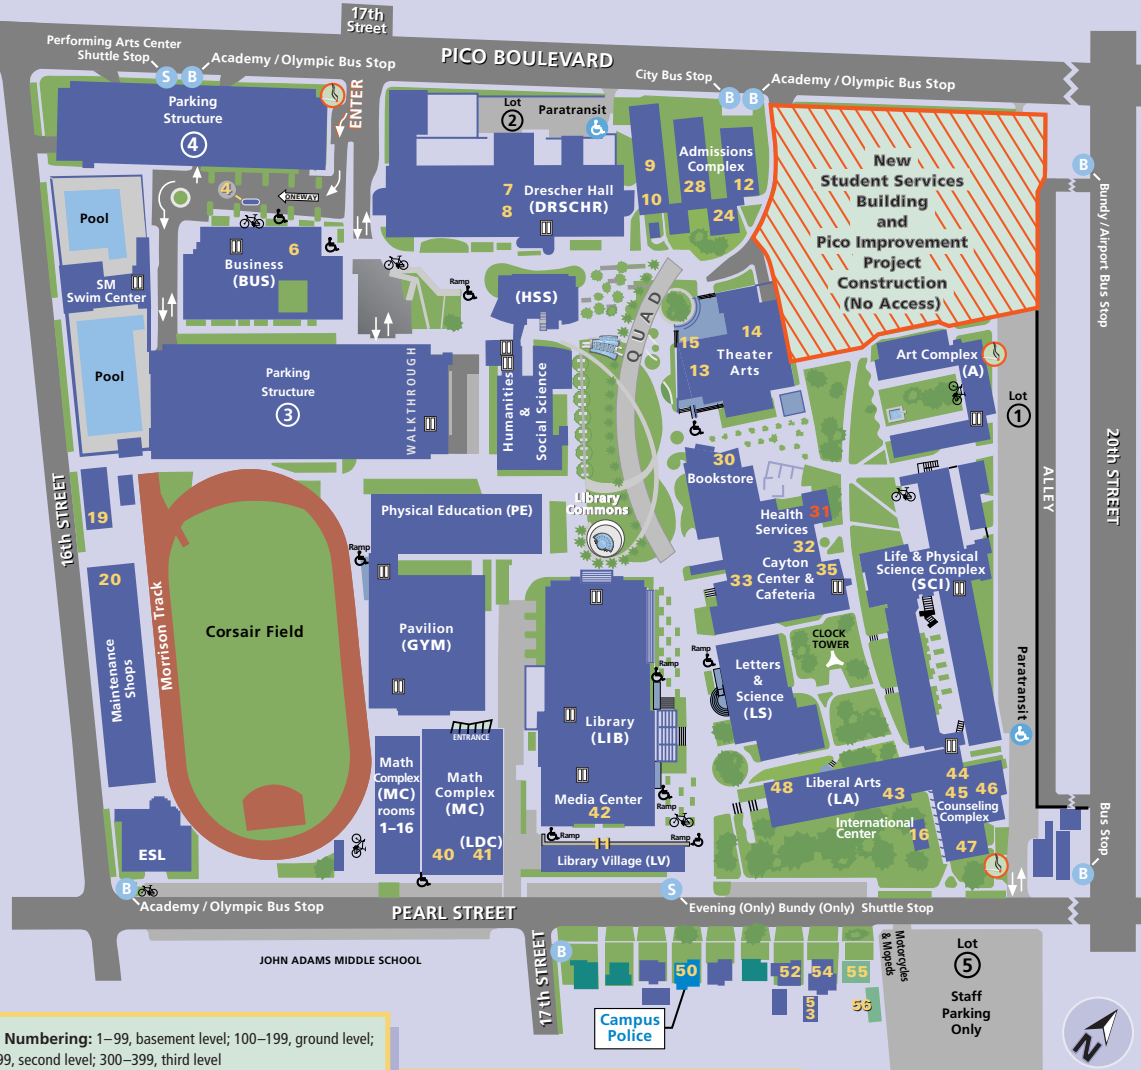

14th St. Lot 6 Visitor and Paid Parking

Room Numbering: 1–99, basement level; 100–199, ground level; 200–299, second level; 300–399, third level
Staff Permit Parking: Lots 1, 2, 5, Parking Structures 3 & 4
Student Decal Parking: Parking Structures 3 & 4
Visitor Parking: Lot 6 or check in at Kiosk, legend #4 for permit
🚲 – Bicycle Parking

🚶 Elevators
♿ **Handicapped Accessible Entrances**
Entrances in buildings not marked are accessible.
Handicapped parking available in every lot.

We're a Smoke-Free Campus.
Smoking permitted areas = 🚬
Thank You!