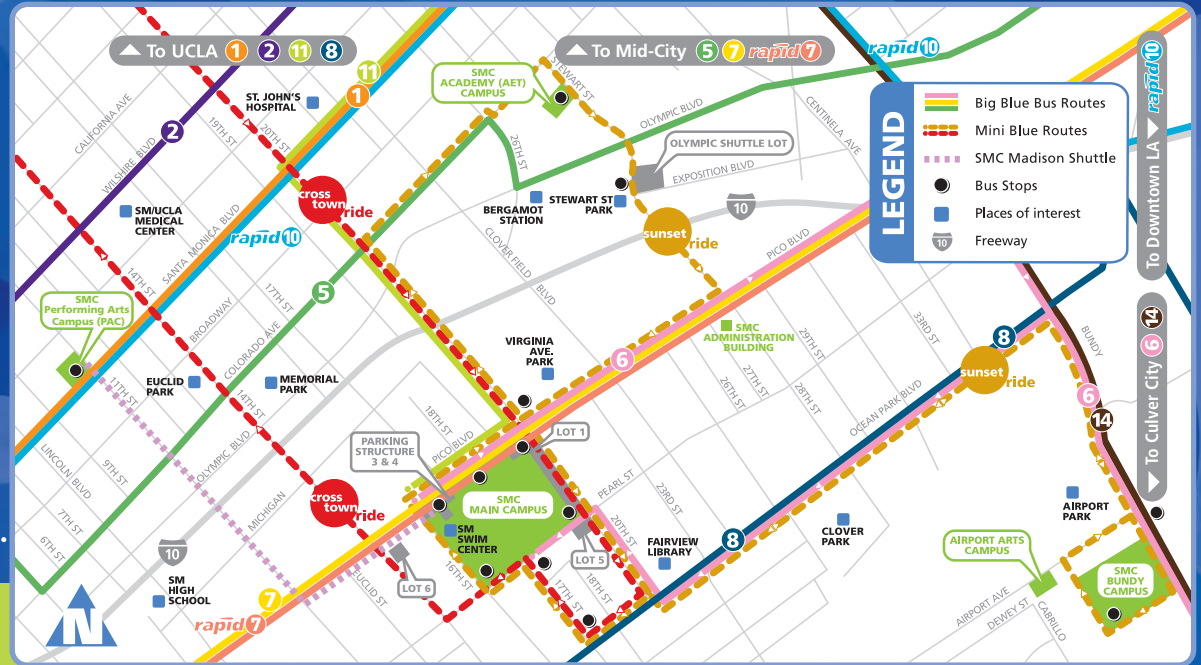

With your paid Associated Student fees you can ride any Big Blue Bus, any time for free. Just pay your fees and get a sticker for your SMC ID from the Bursar's office. Then, swipe the card with the sticker when you board any Big Blue Bus and you'll get to ride for free!

This planet- and money-saving program brought to you by a partnership of the Associated Students, Santa Monica College and the Big Blue Bus.

[bigbluebus.com/smc](http://bigbluebus.com/smc)

ROUTE   NEIGHBORHOODS
<b>1</b> UCLA – Westwood – Santa Monica – Venice Beach – Walgrove Ave
<b>2</b> UCLA – Westwood – Santa Monica – Main Street
<b>5</b> Santa Monica – Century City – Rimpau Transit Center
<b>6</b> SMC Commuter – Main Campus – Bundy Campus
<b>7 rapid 7</b> Santa Monica – SMC – Rimpau Transit Center – Purple Line Station (Wilshire/Western)
<b>8</b> UCLA – Westside Pavilion – National Blvd. – Santa Monica

ROUTE   NEIGHBORHOODS
<b>rapid 10</b> Downtown Santa Monica – Downtown L.A. – Union Station <b>NEW! Rapid 10 SMC Express</b> Leaves Downtown Los Angeles 6:30 a.m. from Cesar Chavez & Alameda. Arrives SMC (Pico at 18th St.) at 7:45 a.m. (Time may vary based on freeway traffic. This trip only operates when SMC is in session.)
<b>11</b> UCLA – Westwood
<b>14</b> Culver City – Centinela Avenue – Bundy Drive – Brentwood
<b>sunset ride</b> <b>SUNSET RIDE</b> SMC Main Campus – SMC Academy of Entertainment & Technology – SMC Bundy Campus – SMC Parking Lot

<b>cross town ride</b> <b>CROSSTOWN RIDE</b> SMC Main Campus – Montana Ave. – UCLA Medical Center – St. John's Hospital
---