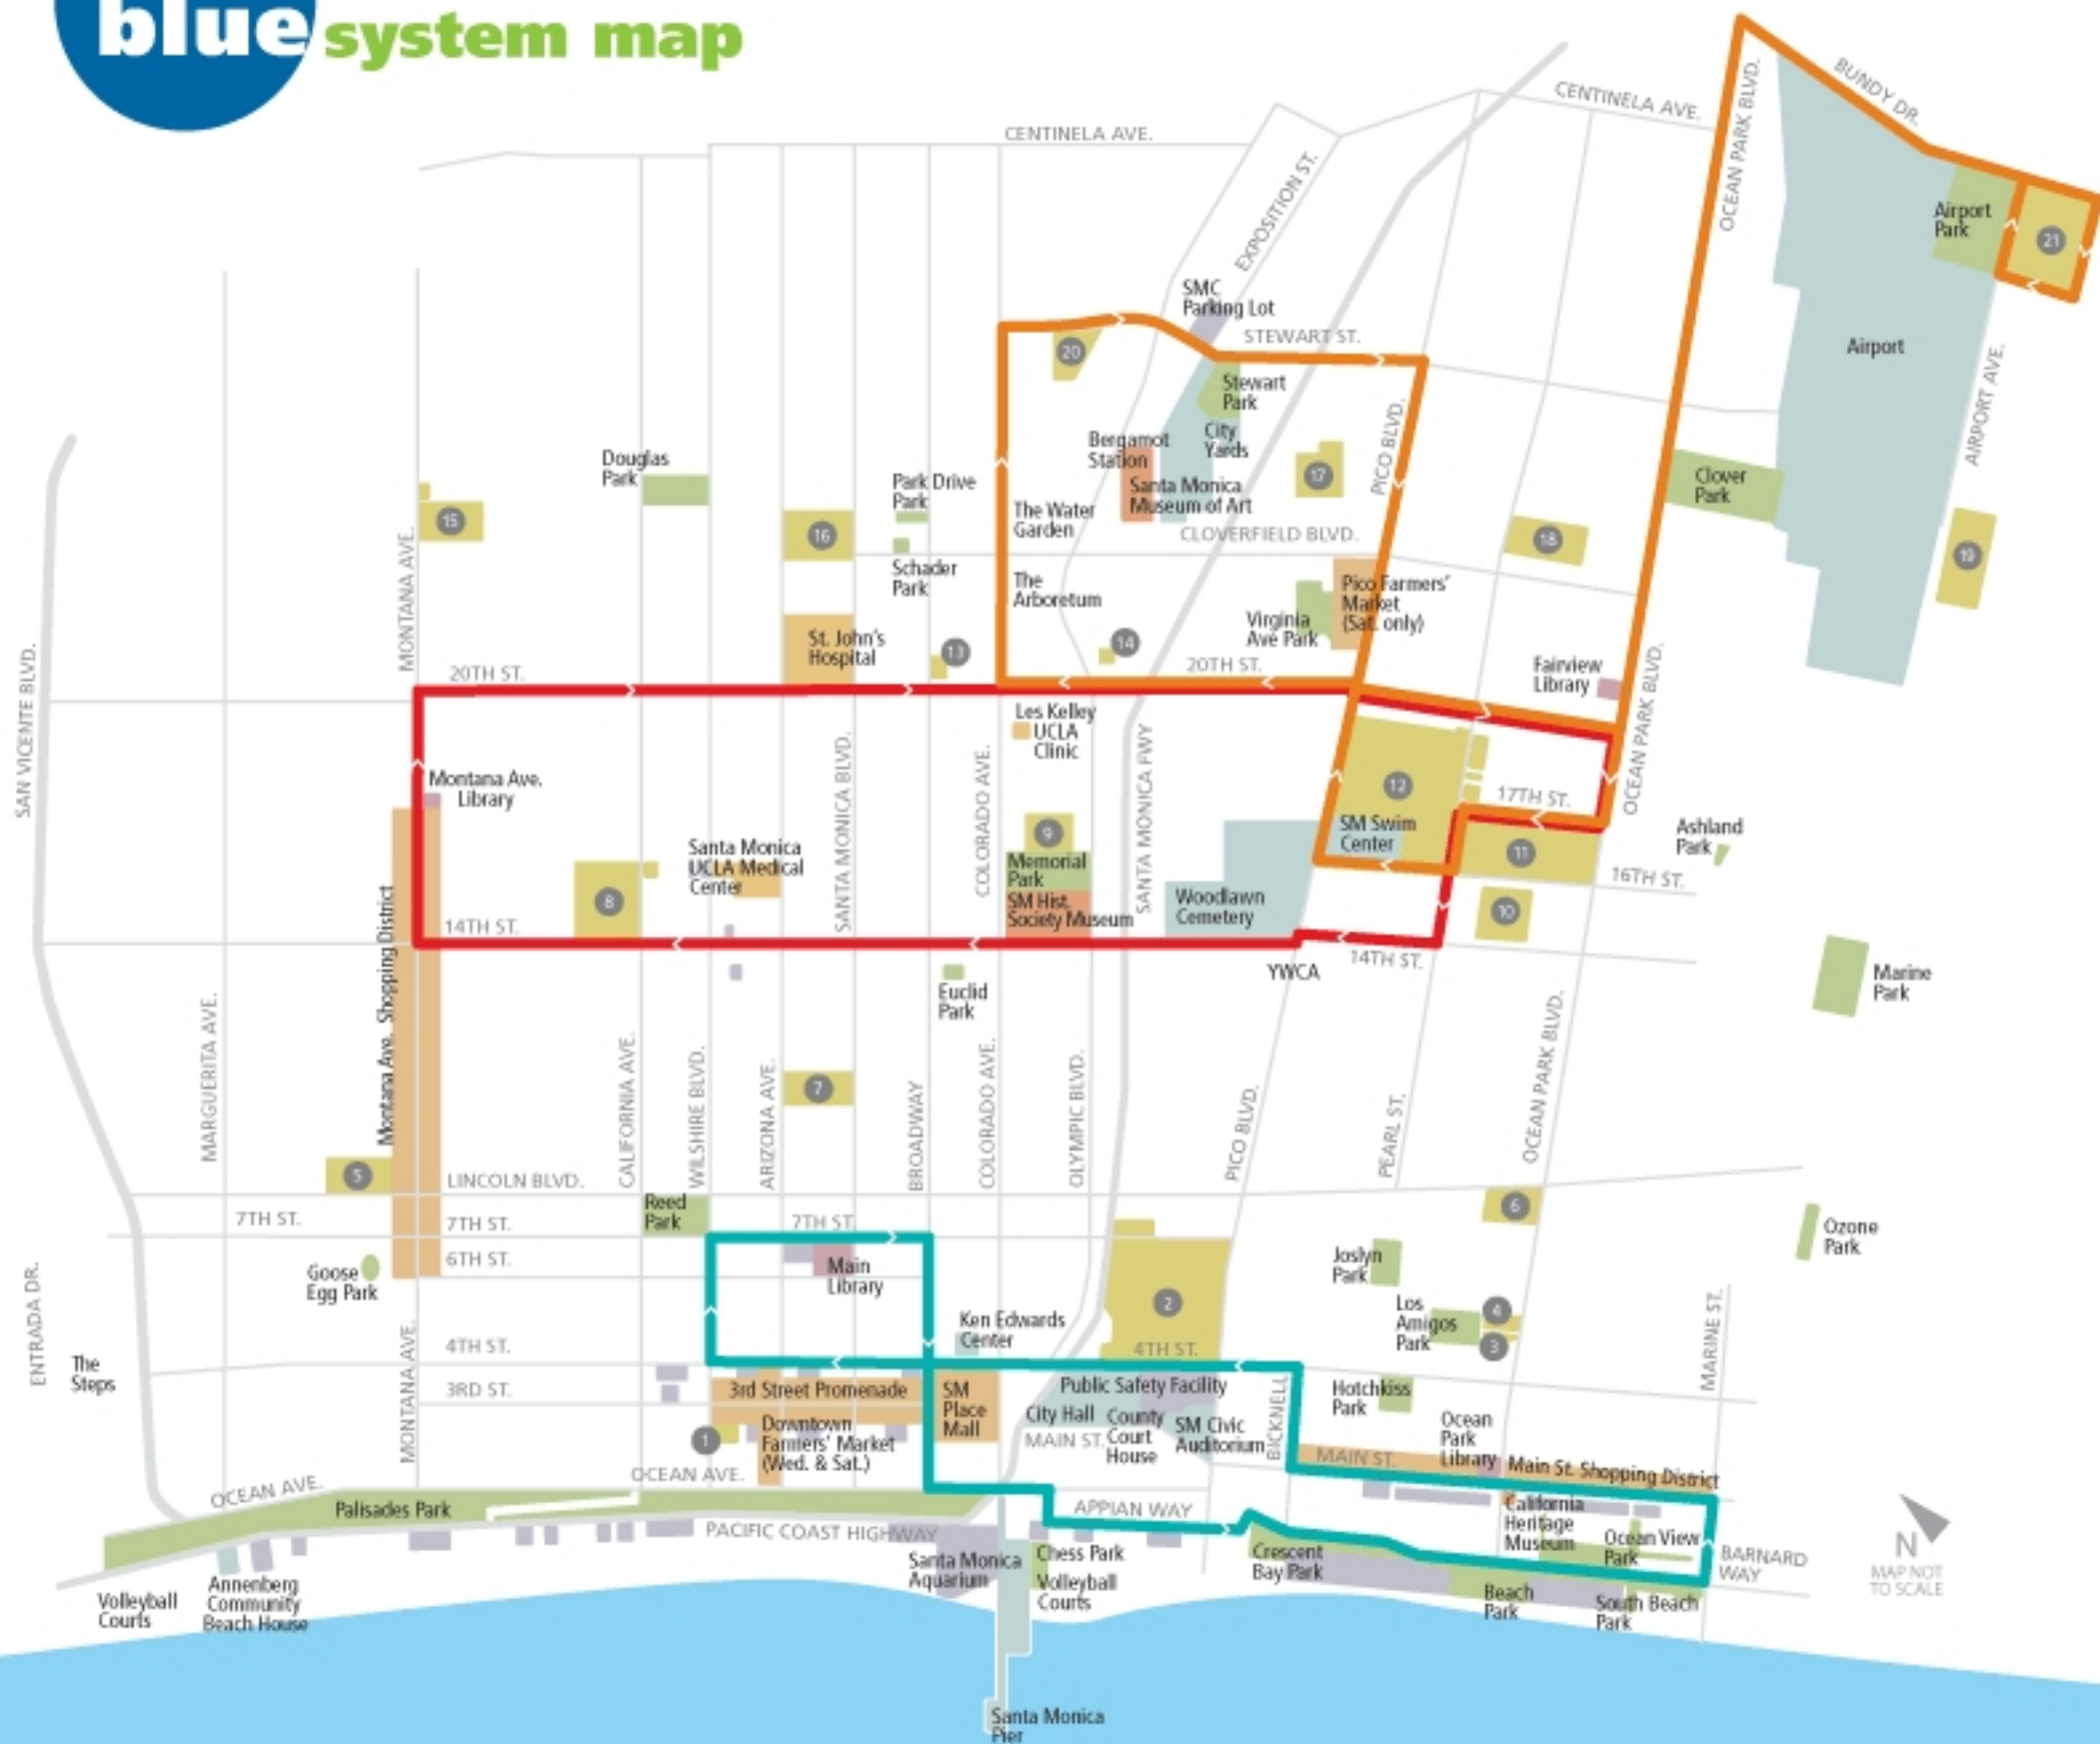

Routes

-  Crosstown Ride
-  Tide Ride
-  Sunset Ride

mini blue system map

Points of Interest

-  City Facility
-  Arts/Culture
-  Hospital
-  Library
-  Park
-  Parking
-  School
-  Shopping

Schools

- 1 Emeritus College
- 2 Santa Monica High School
- 3 SMASH
- 4 John Muir Elementary School
- 5 Roosevelt Elementary School
- 6 Olympic High School
- 7 SMC Madison Campus
- 8 Lincoln Middle School
- 9 School District Offices
- 10 Will Rogers Elementary School
- 11 John Adams Middle School
- 12 Santa Monica College
- 13 St. Anne's School
- 14 Crossroads School
- 15 Franklin Elementary School
- 16 McKinley Elementary School
- 17 Edison Elementary School
- 18 Grant Elementary School
- 19 SMC Airport Arts Campus
- 20 SMC Academy of Entertainment & Technology
- 21 SMC Bundy Campus

N
MAP NOT TO SCALE