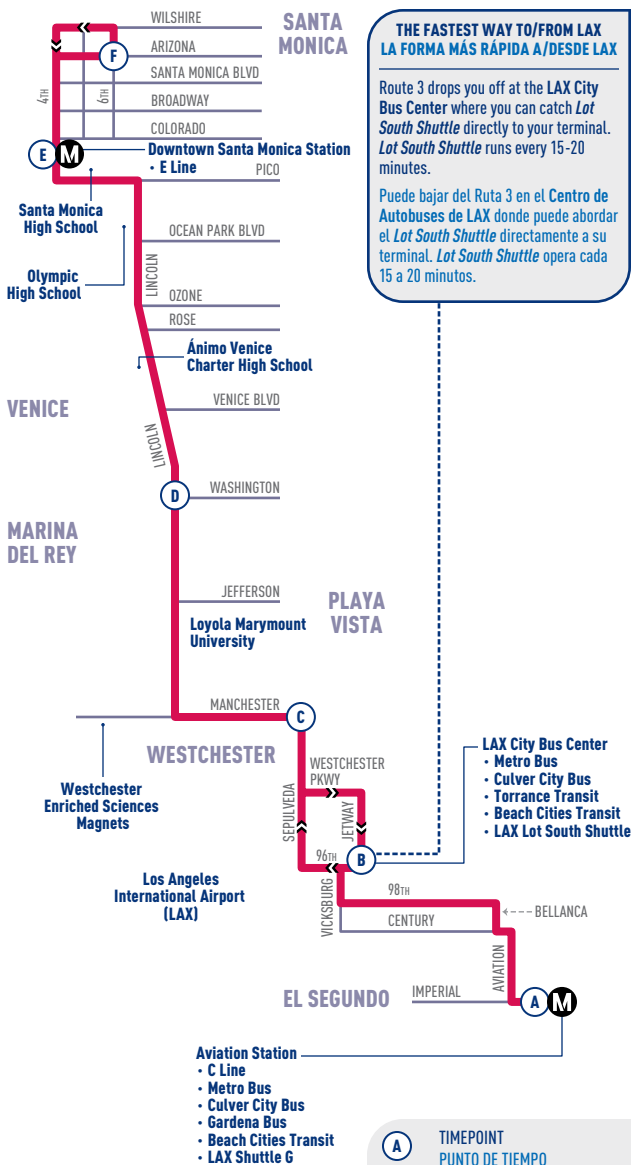

3

LINCOLN BLVD

NOT TO SCALE

- **A** TIMEPOINT
  PUNTO DE TIEMPO
- **M** METRO RAIL STATION
  ESTACIÓN DE METRO RAIL