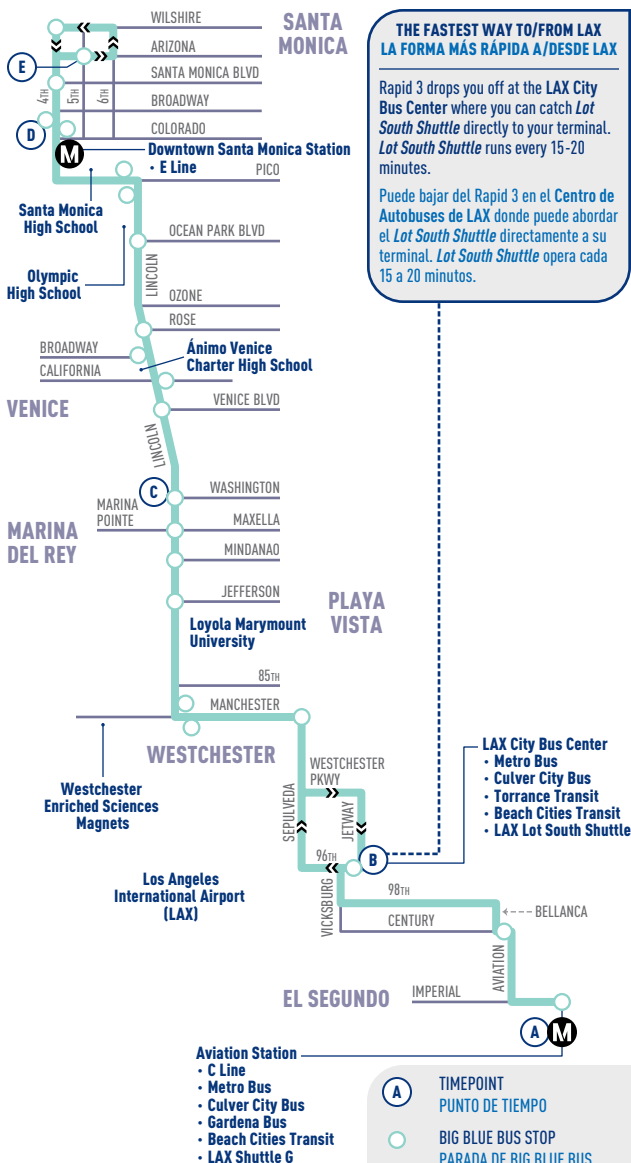

LINCOLN BLVD

rapid

3

MONDAY-FRIDAY SERVICE ONLY | NO OFF-PEAK SERVICE
SERVICIO SÓLO DE LUNES A VIERNES | NO HAY SERVICIO DURANTE HORAS NO PICO

**THE FASTEST WAY TO/FROM LAX
LA FORMA MÁS RÁPIDA A/DESDE LAX**

Rapid 3 drops you off at the LAX City Bus Center where you can catch *Lot South Shuttle* directly to your terminal. *Lot South Shuttle* runs every 15-20 minutes.

Puede bajar del Rapid 3 en el Centro de Autobuses de LAX donde puede abordar el *Lot South Shuttle* directamente a su terminal. *Lot South Shuttle* opera cada 15 a 20 minutos.

LAX City Bus Center

- Metro Bus
- Culver City Bus
- Torrance Transit
- Beach Cities Transit
- LAX Lot South Shuttle

1. **Aviation Station**
2. C Line
   - Metro Bus
   - Culver City Bus
   - Gardena Bus
   - Beach Cities Transit
   - LAX Shuttle G

- **(A)** TIMEPOINT
  PUNTO DE TIEMPO
- **(○)** BIG BLUE BUS STOP
  PARADA DE BIG BLUE BUS
- **(M)** METRO RAIL STATION
  ESTACIÓN DE METRO RAIL

NOT TO SCALE