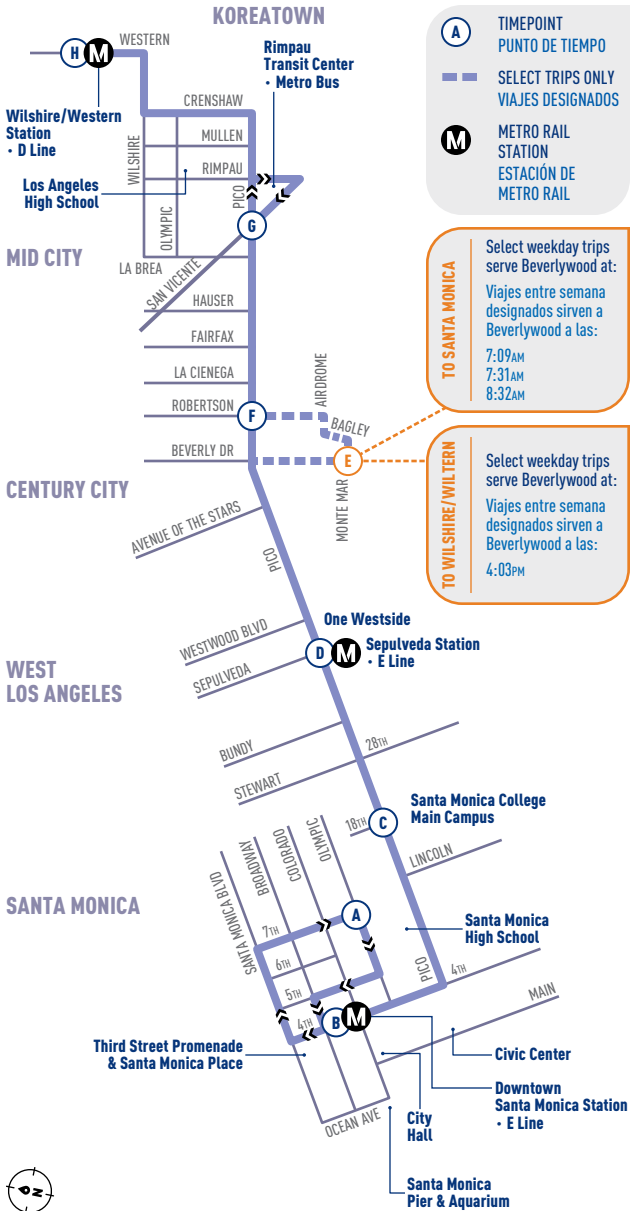

PICO BLVD

A TIMEPOINT
 PUNTO DE TIEMPO

--- SELECT TRIPS ONLY
 VIAJES DESIGNADOS

M METRO RAIL
 STATION
 ESTACIÓN DE METRO RAIL

TO SANTA MONICA

Select weekday trips serve Beverlywood at:
 Viajes entre semana designados sirven a Beverlywood a las:
 7:09AM
 7:31AM
 8:32AM

TO WILSHIRE/WILTERN

Select weekday trips serve Beverlywood at:
 Viajes entre semana designados sirven a Beverlywood a las:
 4:03PM

NOT TO SCALE

WEEKDAY | DURANTE LA SEMANA

DOWNTOWN SANTA MONICA
TO WILSHIRE/WESTERN STATION D LINE

TRIP DEVIATES FROM PICO BLVD. TO SERVE **E BEVERLYWOOD.**
VIAJE SE DESVÍA DE PICO BLVD. PARA SERVIR **E BEVERLYWOOD.**

WEEKEND | LOS FINES DE SEMANA

DOWNTOWN SANTA MONICA TO WILSHIRE/WESTERN STATION D LINE