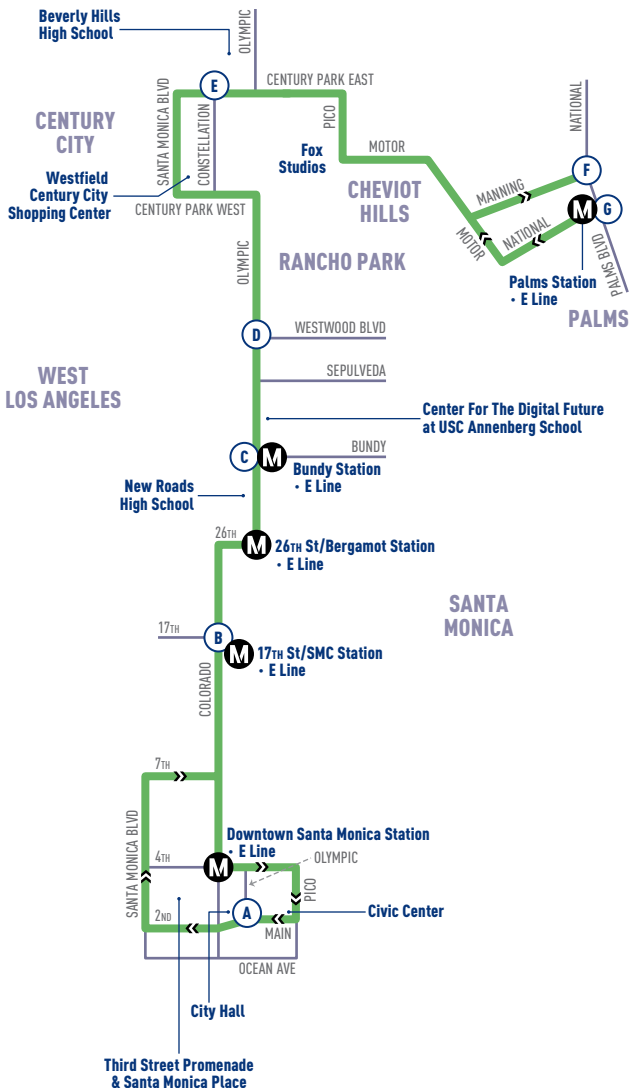

## OLYMPIC BLVD - CENTURY CITY

MONDAY-FRIDAY SERVICE ONLY  
SERVICIO SÓLO DE LUNES A VIERNES

NOT TO SCALE

TIMEPOINT  
PUNTO DE TIEMPO

METRO RAIL STATION  
ESTACIÓN DE METRO RAIL

SANTA MONICA  
TO PALMS STATION E LINE

MAIN & OLYMPIC <b>(A)</b>	COLORADO & 17 <sup>TH</sup> (17 <sup>TH</sup> /SANTA MONICA COLLEGE STATION) <b>(B)</b>	OLYMPIC & BUNDY (BUNDY STATION) <b>(C)</b>	OLYMPIC & WESTWOOD <b>(D)</b>	CENTURY PARK EAST & CONSTELLATION <b>(E)</b>	MANNING & NATIONAL (PALMS STATION) <b>(F)</b>
7:20	7:28	7:34	7:40	7:49	8:02
8:10	8:20	8:28	8:35	8:46	8:59
9:10	9:21	9:28	9:35	9:44	9:57
10:10	10:21	10:28	10:35	10:44	10:57
11:10	11:21	11:28	11:35	11:44	11:57
<b>12:10</b>	<b>12:21</b>	<b>12:29</b>	<b>12:36</b>	<b>12:45</b>	<b>12:57</b>
<b>1:10</b>	<b>1:21</b>	<b>1:29</b>	<b>1:36</b>	<b>1:45</b>	<b>1:57</b>
<b>2:10</b>	<b>2:21</b>	<b>2:29</b>	<b>2:37</b>	<b>2:46</b>	<b>2:58</b>
<b>3:05</b>	<b>3:16</b>	<b>3:24</b>	<b>3:35</b>	<b>3:46</b>	<b>4:00</b>
<b>3:50</b>	<b>4:01</b>	<b>4:11</b>	<b>4:25</b>	<b>4:36</b>	<b>4:50</b>
<b>4:50</b>	<b>5:01</b>	<b>5:11</b>	<b>5:24</b>	<b>5:38</b>	<b>5:52</b>
<b>5:53</b>	<b>6:03</b>	<b>6:13</b>	<b>6:23</b>	<b>6:36</b>	<b>6:50</b>

ROUTE 5 DOES NOT OPERATE ON WEEKENDS OR THE FOLLOWING HOLIDAYS:

LA RUTA 5 NO OPERA LOS FINES DE SEMANA, NI EN LOS SIGUIENTES DÍAS FESTIVOS:

NEW YEAR'S EVE

NEW YEAR'S DAY

MARTIN LUTHER KING JR. DAY

PRESIDENTS' DAY