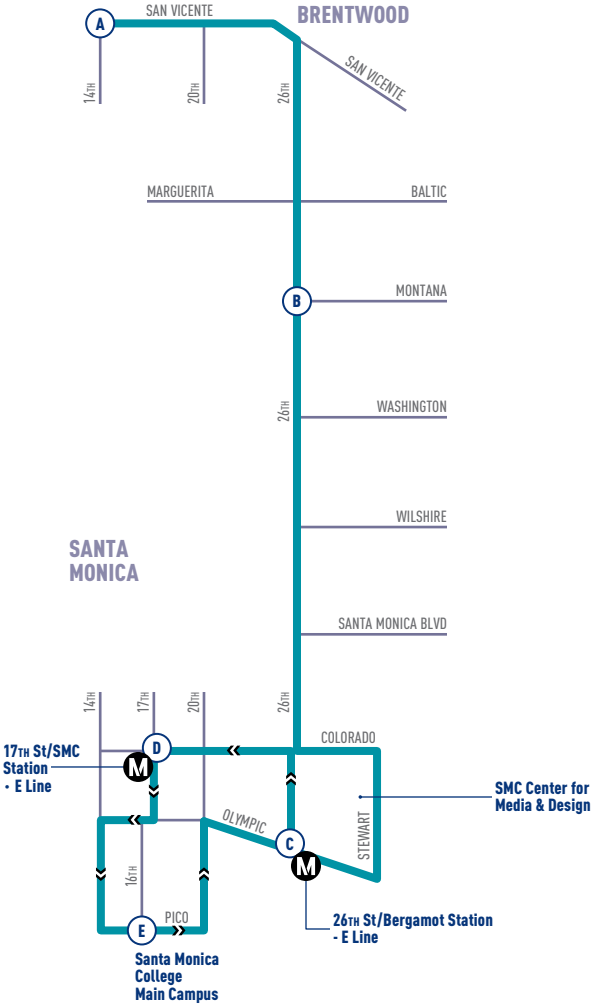

**SAN VICENTE BLVD -
26TH ST -
SMC**

43

**MONDAY-FRIDAY SERVICE ONLY | NO MIDDAY SERVICE
SERVICIO SÓLO DE LUNES A VIERNES | NO HAY SERVICIO DE MEDIODÍA**

- A** TIMEPOINT
PUNTO DE TIEMPO
- M** METRO RAIL STATION
ESTACIÓN DE METRO RAIL

WEEKDAY | DURANTE LA SEMANA

SMC TO ST VICENTE BLVD/14TH ST

PICO & 17 TH (SANTA MONICA COLLEGE)	OLYMPIC & 26 TH (26 TH ST/BERGAMOT STATION)	26 TH & MONTANA	SAN VICENTE & 14 TH
E	C	B	A
6:25	6:29	6:35	6:41
6:55	7:00	7:08	7:15
7:25	7:30	7:38	7:45
7:45	7:50	7:58	8:05
8:15	8:20	8:28	8:35
8:45	8:50	8:58	9:05
9:15	9:20	9:28	9:35
9:45	9:50	9:58	10:05
10:15	10:20	10:28	10:33
NO MIDDAY SERVICE			
1:56	2:01	2:09	2:15
2:56	3:01	3:10	3:18
3:26	3:31	3:40	3:48
3:56	4:01	4:10	4:18
4:26	4:31	4:40	4:48
4:56	5:01	5:10	5:18
5:26	5:31	5:40	5:48

ROUTE 43 DOES NOT OPERATE ON WEEKENDS OR THE FOLLOWING HOLIDAYS:
LA RUTA 43 NO OPERA LOS FINES DE SEMANA, NI EN LOS SIGUIENTES DÍAS FESTIVOS:

NEW YEAR'S EVE	MEMORIAL DAY	DAY AFTER THANKSGIVING
NEW YEAR'S DAY	INDEPENDENCE DAY	CHRISTMAS EVE
MARTIN LUTHER KING JR. DAY	LABOR DAY	CHRISTMAS
PRESIDENTS' DAY	THANKSGIVING DAY	

BE AWARE!

Watch where you stand.
Stay on the sidewalk at
a safe distance until the bus
comes to a complete stop.

ST VICENTE BLVD/14TH ST
TO SMC

SAN VICENTE & 14TH (A)	26TH & MONTANA (B)	OLYMPIC & 26TH (26TH ST/BERGAMOT STATION) (C)	17TH & COLORADO (17TH ST/ SANTA MONICA COLLEGE STATION) (D)	PICO & 17TH (SANTA MONICA COLLEGE) (E)
6:43	6:47	6:53	6:58	7:02
7:17	7:21	7:28	7:33	7:37
7:47	7:51	7:58	8:04	8:08
8:07	8:11	8:18	8:24	8:28
8:37	8:41	8:48	8:54	8:58
9:07	9:11	9:18	9:24	9:28
9:37	9:41	9:48	9:54	9:58
10:07	10:11	10:18	10:23	10:27
NO MIDDAY SERVICE				
1:14	1:19	1:27	1:32	1:36
2:17	2:22	2:30	2:35	2:39
2:50	2:55	3:03	3:08	3:12
3:20	3:25	3:33	3:38	3:42
3:50	3:55	4:03	4:08	4:12
4:20	4:25	4:33	4:38	4:42
4:50	4:55	5:03	5:08	5:12
5:20	5:25	5:33	5:38	5:42
5:50	5:55	6:03	6:08	6:12