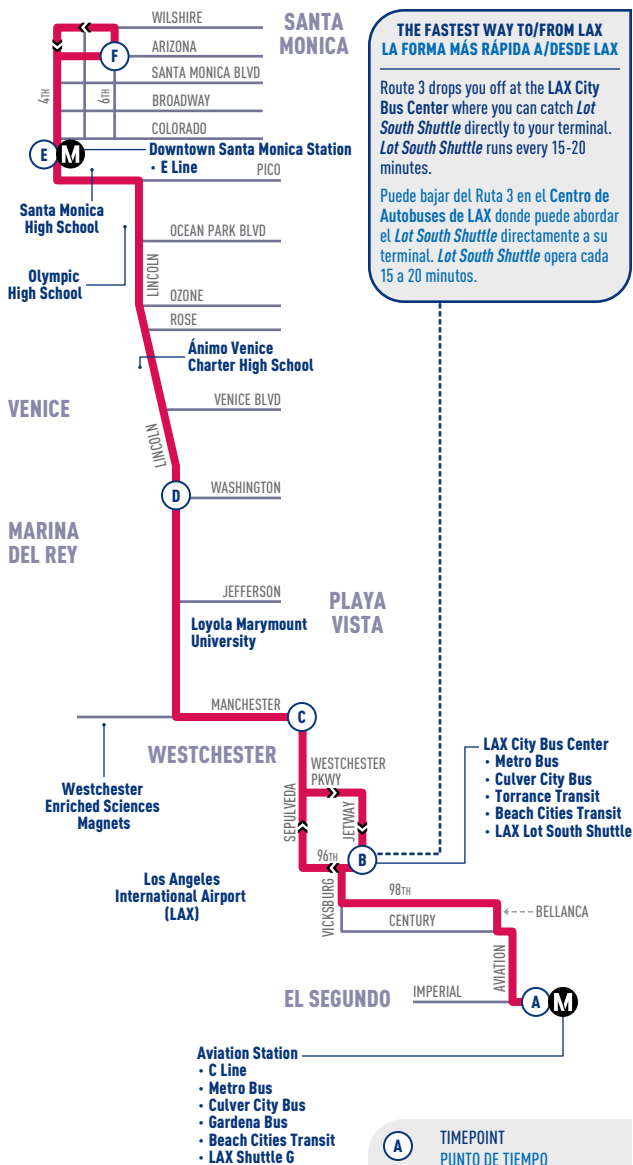

3

LINCOLN BLVD

NOT TO SCALE