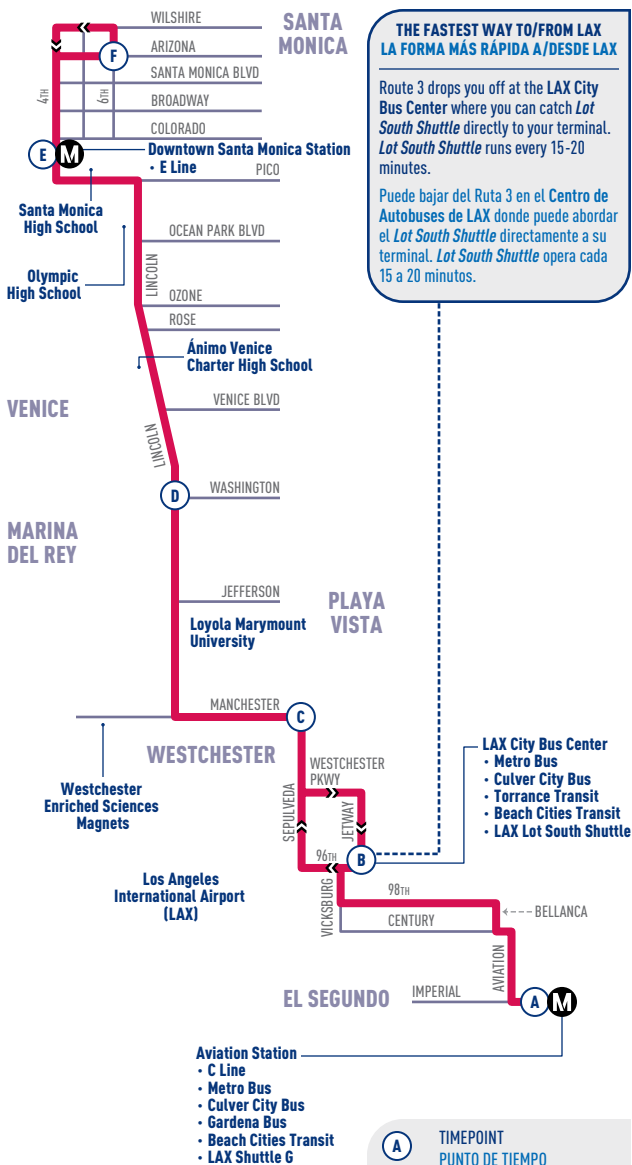

3

LINCOLN BLVD

NOT TO SCALE

AVIATION STATION C LINE
TO DOWNTOWN SANTA MONICA

AVIATION STATION (BAY 1) (A)	LAX CITY BUS CENTER (BAY 1) (B)	MANCHESTER & SEPULVEDA (C)	LINCOLN & WASHINGTON (D)	ARIZONA & 5 TH (F)
4:54	5:04	5:08	5:19	5:30
5:07	5:17	5:21	5:32	5:43
5:20	5:30	5:34	5:45	5:56
5:33	5:43	5:47	5:58	6:09
5:46	5:56	6:00	6:14	6:30
5:59	6:09	6:13	6:27	6:43
6:12	6:22	6:26	6:40	6:56
6:25	6:35	6:40	6:55	7:20
6:38	6:48	6:53	7:08	7:33
6:51	7:01	7:06	7:21	7:46
7:04	7:14	7:20	7:41	8:09
7:17	7:27	7:33	7:54	8:22
7:30	7:40	7:47	8:08	8:37
7:43	7:53	8:00	8:21	8:50
7:56	8:06	8:13	8:34	9:03
8:09	8:19	8:26	8:47	9:16
8:22	8:32	8:39	9:00	9:29
8:35	8:45	8:52	9:10	9:38
8:48	8:58	9:05	9:23	9:51
9:01	9:11	9:18	9:36	10:04
9:14	9:24	9:31	9:49	10:17
9:27	9:37	9:44	10:02	10:30
9:40	9:50	9:57	10:15	10:43
THEN SERVICE EVERY 13 MINUTES UNTIL:				
5:52	6:02	6:09	6:27	6:55
6:06	6:15	6:21	6:38	7:01
6:20	6:29	6:35	6:52	7:15
6:35	6:44	6:50	7:07	7:30
6:50	6:59	7:05	7:22	7:45
7:05	7:14	7:20	7:37	8:00
7:20	7:29	7:35	7:52	8:15
7:35	7:44	7:50	8:07	8:30
7:50	7:59	8:05	8:20	8:40
8:05	8:14	8:20	8:35	8:55
8:25	8:34	8:40	8:55	9:15
8:45	8:54	9:00	9:15	9:35
9:05	9:14	9:20	9:35	9:55
9:25	9:33	9:39	9:51	10:06
9:45	9:53	9:59	10:11	10:26
10:05	10:13	10:19	10:31	10:46
10:25	10:33	10:39	10:51	11:06
10:45	10:53	10:59	11:11	11:26