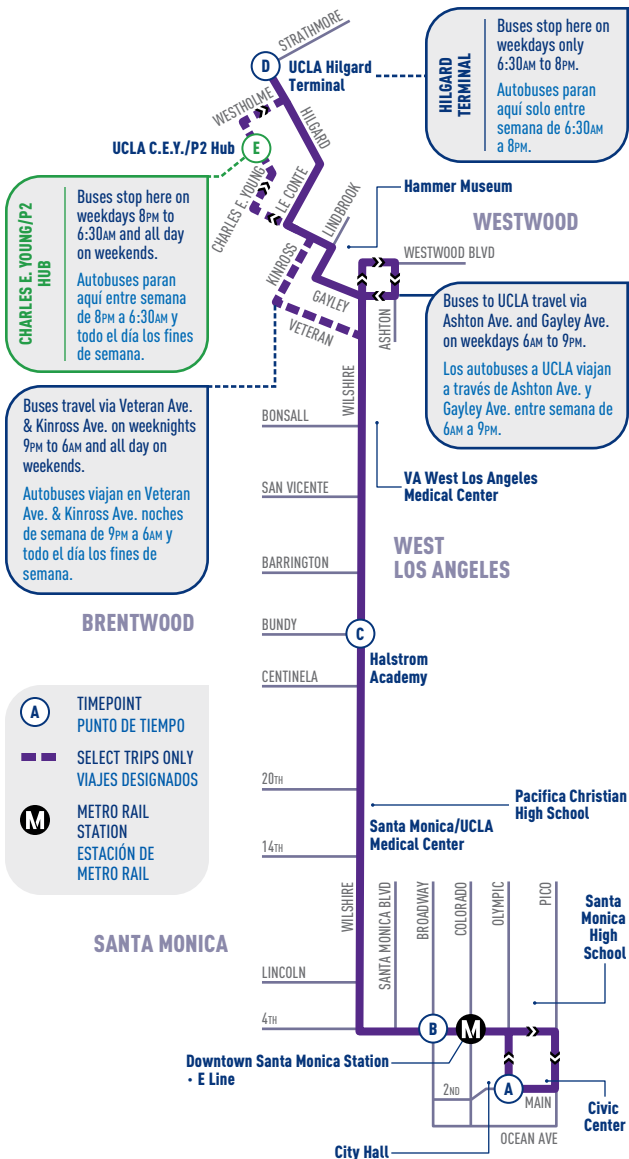

WILSHIRE BLVD

2

HILGARD TERMINAL

Buses stop here on weekdays only 6:30AM to 8PM.
Autobuses paran aqui solo entre semana de 6:30AM a 8PM.

CHARLES E. YOUNG/P2 HUB

Buses stop here on weekdays 8PM to 6:30AM and all day on weekends.
Autobuses paran aqui entre semana de 8PM a 6:30AM y todo el día los fines de semana.

Buses travel via Veteran Ave. & Kinross Ave. on weeknights 9PM to 6AM and all day on weekends.
Autobuses viajan en Veteran Ave. & Kinross Ave. noches de semana de 9PM a 6AM y todo el día los fines de semana.

Buses to UCLA travel via Ashton Ave. and Gayley Ave. on weekdays 6AM to 9PM.
Los autobuses a UCLA viajan a través de Ashton Ave. y Gayley Ave. entre semana de 6AM a 9PM.

- **(A)** TIMEPOINT PUNTO DE TIEMPO
- **(M)** METRO RAIL STATION ESTACIÓN DE METRO RAIL
- **(C)** SELECT TRIPS ONLY VIAJES DESIGNADOS

NOT TO SCALE