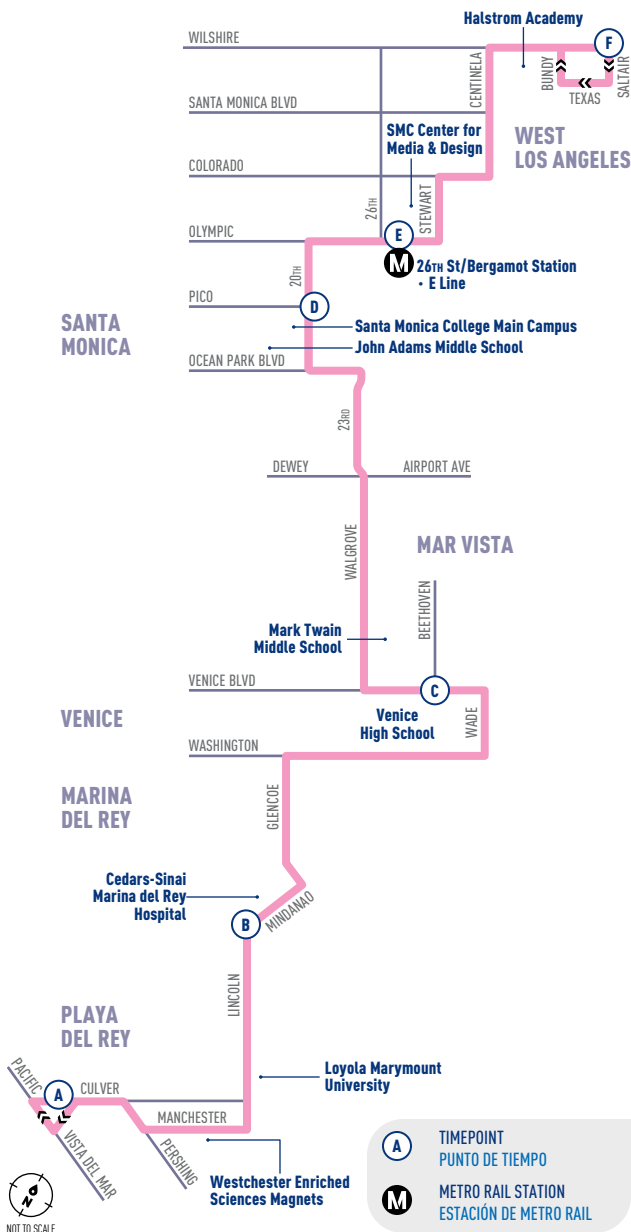

PLAYA DEL REY – WILSHIRE BLVD/BUNDY DR

16

MONDAY-FRIDAY SERVICE ONLY
SERVICIO SÓLO DE LUNES A VIERNES